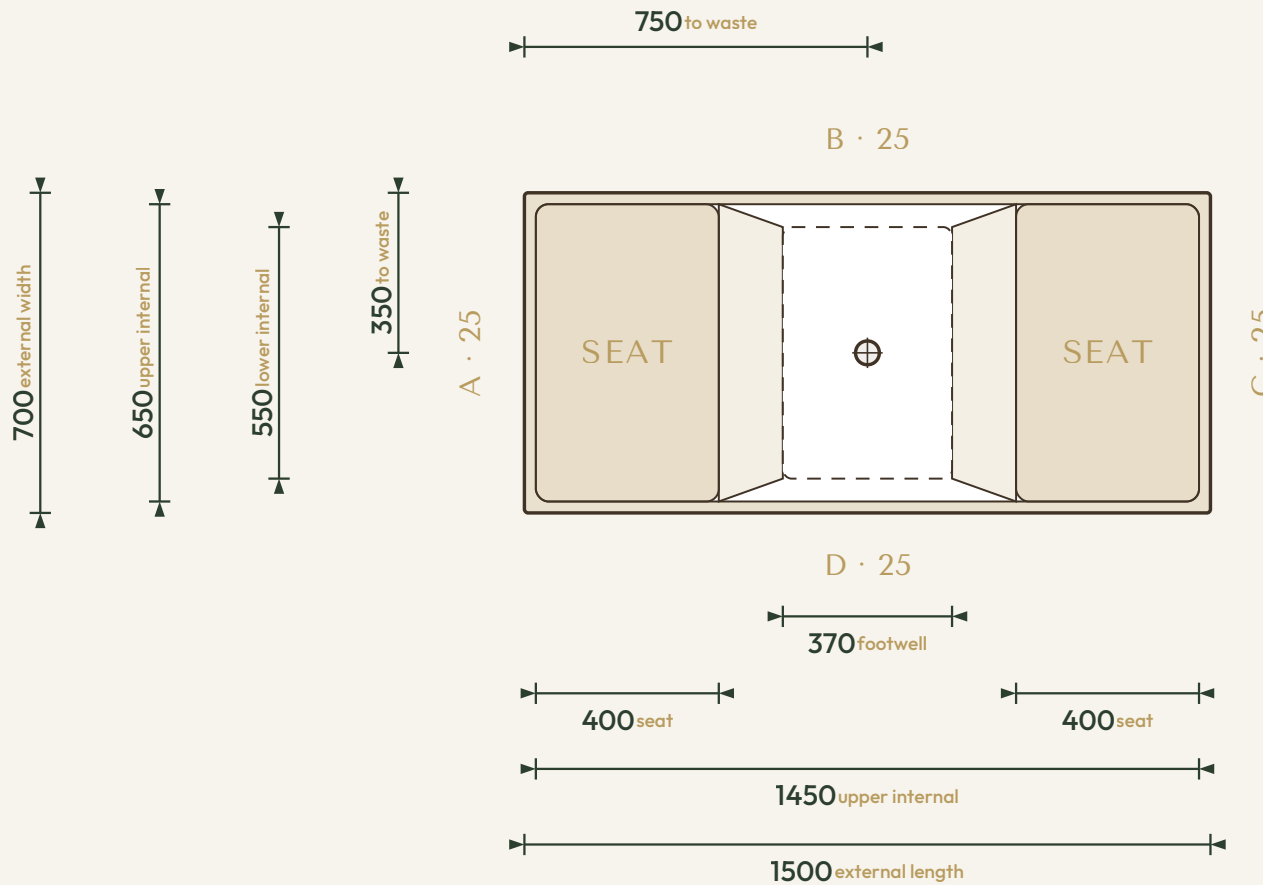

THE SEATED COLLECTION

Omnitub Seated 1500 × 700

1500 × 700 × 1025 mm

1000 mm internal soaking depth · 1025 mm external height

Hand-built Omnigel® · white in stock · any colour made to order · self-levelling feet · 30-year warranty

ORDER OR ASK US ANYTHING

ONLINE www.omnitub.co.uk

PHONE +44 1934 751 200

WHATSAPP +44 1934 751 200

EMAIL info@omnitub.co.uk

VIEWED FROM ABOVE

Specification

DIMENSIONS	1500 × 700 × 1025 mm
INTERNAL DEPTH	1000 mm
EXTERNAL HEIGHT	1025 mm
SOAK DEPTH	1000 mm to the internal floor · 925 mm to the overflow
OPENING (INTERNAL)	1450 × 650 mm
BASE (INTERNAL)	550 mm wide at the foot · compound taper
SEAT	400 mm deep · surface 600 mm below the rim · 400 mm footwell below
DRY WEIGHT	40.5 kg (empty)
FLANGES	4 × 25 mm (A/B/C/D)
VERTICAL FLANGE	25 mm
TAPER	compound · 25 mm/side per stage (650 → 600 → 550)
CORNER RADIUS	~27.5 mm internal
WASTE	∅ 52 mm (1½" BSP) hole
MATERIAL	Hand-built Omnigel® · 7-layer built-up system · hand-polished
COLOUR	Any colour · through-coloured Omnigel, never painted on
INSTALLATION	Above-floor, fully supported & dead level · or undermounted, overmounted, inset, part-submerged or raised
DELIVERY	Free UK Mainland Named Day Delivery · international to 220+ countries
WARRANTY	30-year
MADE IN	Somerset, United Kingdom

FOR INSTALLATION

END PROFILE · footwell

SIDE PROFILE · twin seat

25 mm vertical flange · compound taper to 25 mm/side per stage · 25 mm full-width built-in base · all dimensions in mm

Note · the base falls to the waste — set the tub dead level on mortar, packers or foam. Water and fill levels are personal to each soak — see the Soak Calculator on omnitub.co.uk.