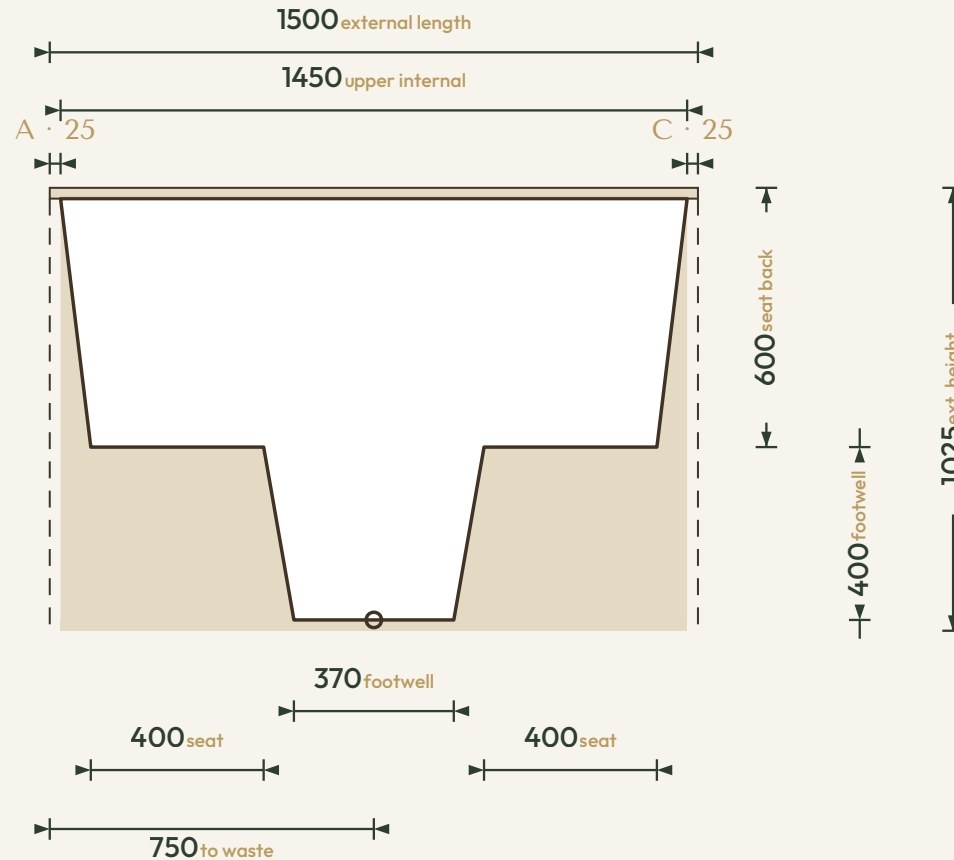

THE SEATED COLLECTION

Omnitub Seated 1500 × 700

1500 × 700 × 1025 mm

1000 mm internal soaking depth · 1025 mm external height

Hand-built Omnigel® · white in stock · any colour made to order · self-levelling feet · 30-year warranty

ORDER OR ASK US ANYTHING

ONLINE www.omnitub.co.uk

PHONE +44 1934 751 200

WHATSAPP +44 1934 751 200

EMAIL info@omnitub.co.uk

VIEWED FROM ABOVE

Specification

DIMENSIONS	1500 × 700 × 1025 mm
INTERNAL DEPTH	1000 mm
EXTERNAL HEIGHT	1025 mm
SOAK DEPTH	1000 mm to the internal floor · 925 mm to the overflow
OPENING (INTERNAL)	1450 × 650 mm
BASE (INTERNAL)	550 mm wide at the foot · compound taper
SEAT	400 mm deep · surface 600 mm below the rim · 400 mm footwell below
DRY WEIGHT	40.5 kg (empty)
FLANGES	4 × 25 mm (A/B/C/D)
VERTICAL FLANGE	25 mm
TAPER	compound · 25 mm/side per stage (650 → 600 → 550)
CORNER RADIUS	~27.5 mm internal
WASTE	∅ 52 mm (1½" BSP) hole
MATERIAL	Hand-built Omnigel® · 7-layer built-up system · hand-polished
COLOUR	Any colour · through-coloured Omnigel, never painted on
INSTALLATION	Above-floor, fully supported & dead level · or undermounted, overmounted, inset, part-submerged or raised
DELIVERY	Free UK Mainland Named Day Delivery · international to 220+ countries
WARRANTY	30-year
MADE IN	Somerset, United Kingdom

FOR INSTALLATION

END PROFILE · footwell

SIDE PROFILE · twin seat

25 mm vertical flange · compound taper to 25 mm/side per stage · 25 mm full-width built-in base · all dimensions in mm

Note · the base falls to the waste — set the tub dead level on mortar, packers or foam. Water and fill levels are personal to each soak — see the Soak Calculator on omnitub.co.uk.