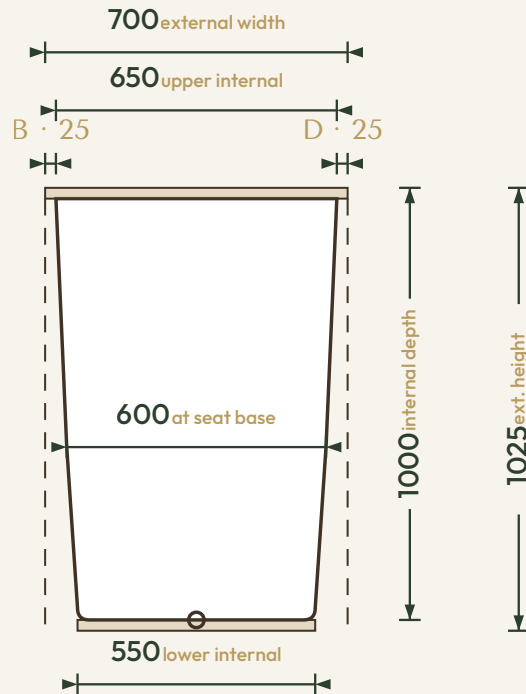

THE SEATED COLLECTION

Omnitub Seated 1500 × 700

1500 × 700 × 1025 mm

1000 mm internal soaking depth · 1025 mm external height

Hand-built Omnigel® · white in stock · any colour made to order · self-levelling feet · 30-year warranty

ORDER OR ASK US ANYTHING

ONLINE www.omnitub.co.uk

PHONE +44 1934 751 200

WHATSAPP +44 1934 751 200

EMAIL info@omnitub.co.uk

VIEWED FROM ABOVE

Specification

DIMENSIONS	1500 × 700 × 1025 mm
INTERNAL DEPTH	1000 mm
EXTERNAL HEIGHT	1025 mm
SOAK DEPTH	1000 mm to the internal floor · 925 mm to the overflow
OPENING (INTERNAL)	1450 × 650 mm
BASE (INTERNAL)	550 mm wide at the foot · compound taper
SEAT	400 mm deep · surface 600 mm below the rim · 400 mm footwell below
DRY WEIGHT	40.5 kg (empty)
FLANGES	4 × 25 mm (A/B/C/D)
VERTICAL FLANGE	25 mm
TAPER	compound · 25 mm/side per stage (650 → 600 → 550)
CORNER RADIUS	~27.5 mm internal
WASTE	∅ 52 mm (1½" BSP) hole
MATERIAL	Hand-built Omnigel® · 7-layer built-up system · hand-polished
COLOUR	Any colour · through-coloured Omnigel, never painted on
INSTALLATION	Above-floor, fully supported & dead level · or undermounted, overmounted, inset, part-submerged or raised
DELIVERY	Free UK Mainland Named Day Delivery · international to 220+ countries
WARRANTY	30-year
MADE IN	Somerset, United Kingdom

FOR INSTALLATION

END PROFILE · footwell

SIDE PROFILE · twin seat

25 mm vertical flange · compound taper to 25 mm/side per stage · 25 mm full-width built-in base · all dimensions in mm

Note · the base falls to the waste — set the tub dead level on mortar, packers or foam. Water and fill levels are personal to each soak — see the Soak Calculator on omnitub.co.uk.