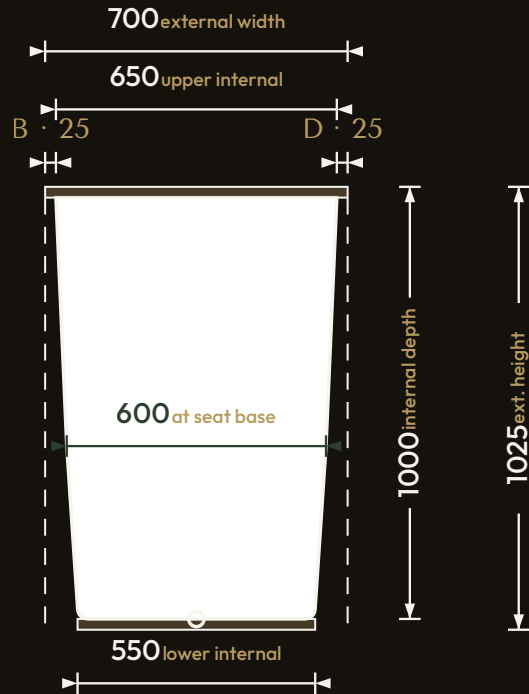

FOR INSTALLATION

END PROFILE · footwell