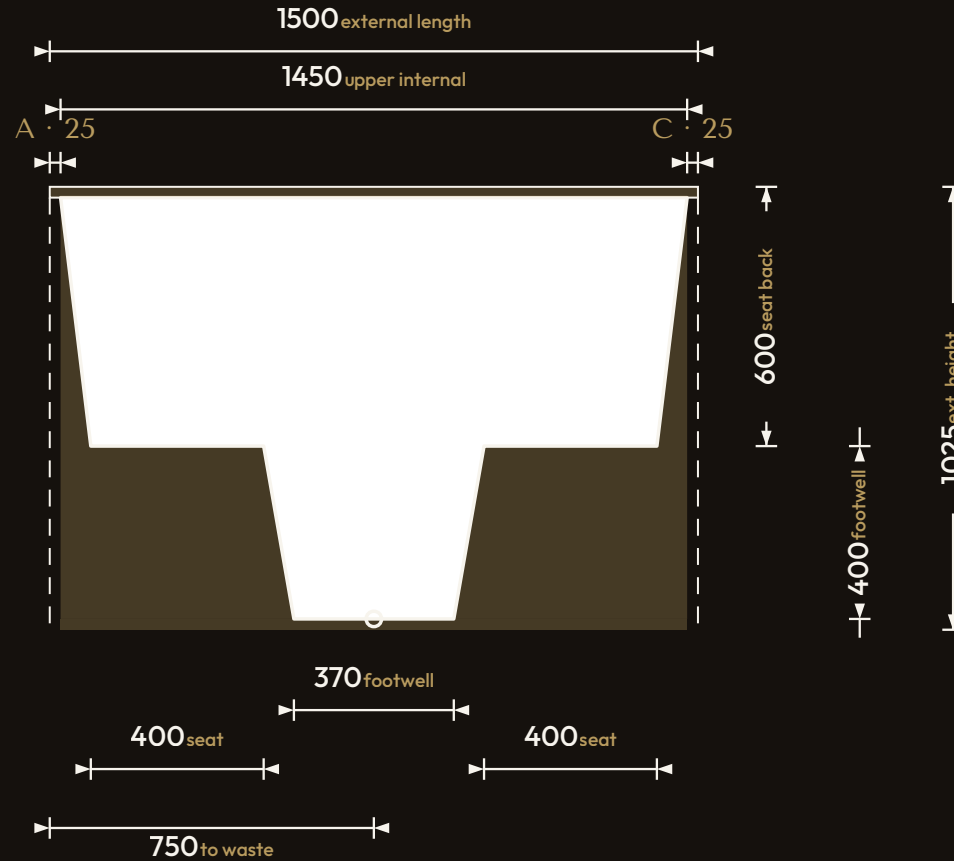

THE SEATED COLLECTION

Omnitub Seated 1500 × 700

1500 × 700 × 1025 mm

1000 mm internal soaking depth · 1025 mm external height

Hand-built Omnigel® · white in stock · any colour made to order · self-levelling feet · 30-year warranty

25 mm vertical flange · compound taper to 25 mm/side per stage · 25 mm full-width built-in base · all dimensions in mm

Note · the base falls to the waste — set the tub dead level on mortar, packers or foam. Water and fill levels are personal to each soak — see the Soak Calculator on omnitub.co.uk.