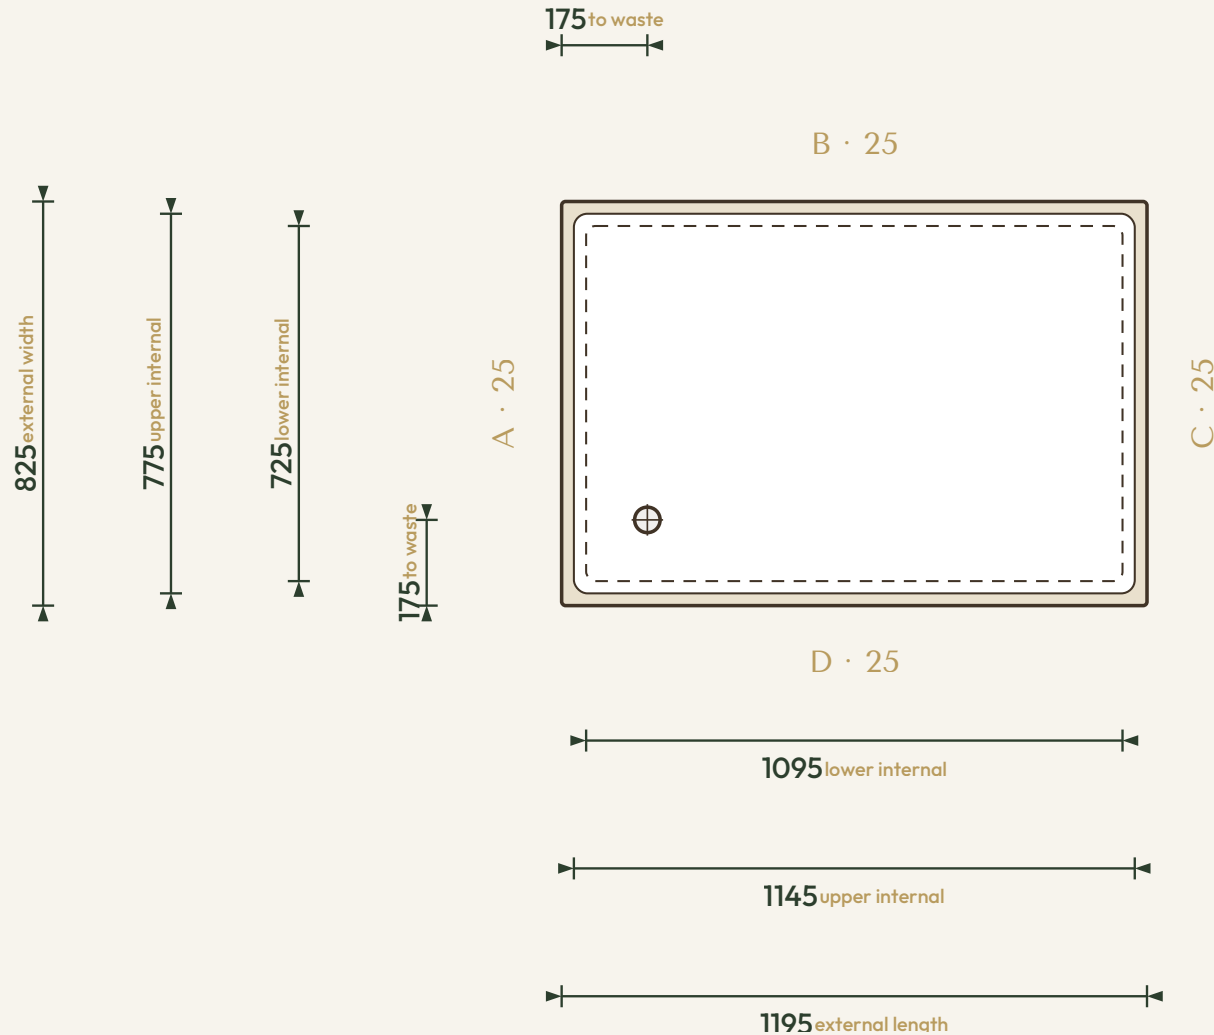

THE PLUNGE COLLECTION

Omnitub Plunge 1195 × 825

1195 × 825 × 1225 mm

1200 mm internal soaking depth · 1225 mm external height

Hand-built Omnigel® · white in stock · any colour made to order · self-levelling feet · 30-year warranty

ORDER OR ASK US ANYTHING

ONLINE www.omnitub.co.uk

PHONE +44 1934 751 200

WHATSAPP +44 1934 751 200

EMAIL info@omnitub.co.uk

VIEWED FROM ABOVE

Specification

DIMENSIONS	1195 × 825 × 1225 mm
INTERNAL DEPTH	1200 mm
EXTERNAL HEIGHT	1225 mm
SOAK DEPTH	1200 mm to the internal floor · fill to suit (no overflow)
OPENING (INTERNAL)	1145 × 775 mm
BASE (INTERNAL)	1095 × 725 mm
FLANGES	A 25 mm · B/C/D 25 mm
VERTICAL FLANGE	25 mm
TAPER	25 mm per side over the depth
CORNER RADIUS	~27.5 mm internal
WASTE	∅ 52 mm (1 1/2" BSP) hole
MATERIAL	Hand-built Omnitel® · 7-layer built-up system · hand-polished
COLOUR	Any colour · through-coloured Omnitel, never painted on
INSTALLATION	Above-floor, fully supported & dead level · or undermounted, overmounted, inset, part-submerged or raised
DELIVERY	Free UK Mainland Named Day Delivery · international to 220+ countries
WARRANTY	30-year
MADE IN	Somerset, United Kingdom

Note · the base falls toward the waste and is not flat. Set the tub dead level on a continuous mortar bed, packers, a foam base or silicone — fully supported and secure.

FOR INSTALLATION

END PROFILE

SIDE PROFILE

25 mm vertical flange · 25 mm taper / side · 25 mm full-width built-in base · all dimensions in mm

Note · the base falls toward the waste and is not flat. Set the tub dead level on a continuous mortar bed, packers, a foam base or silicone — fully supported and secure.