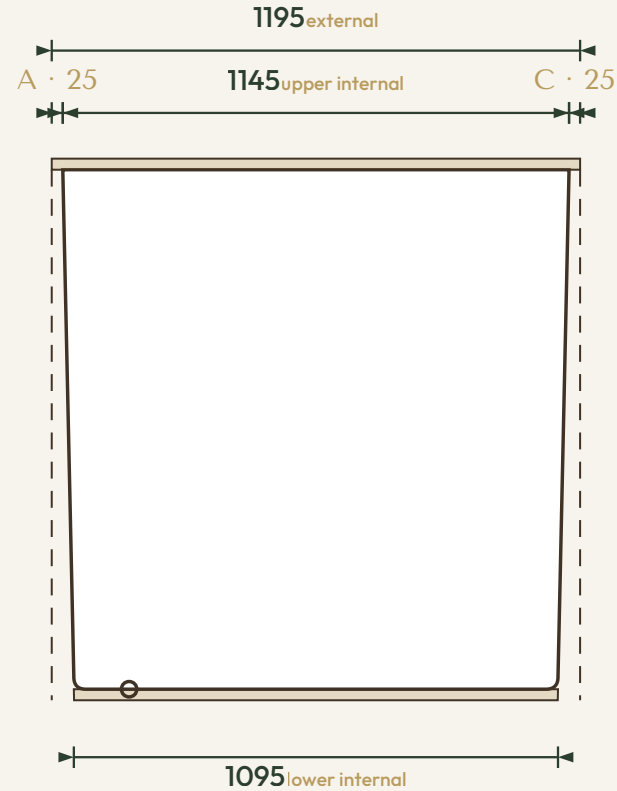

THE PLUNGE COLLECTION

Omnitub Plunge 1195 × 825

1195 × 825 × 1225 mm

1200 mm internal soaking depth · 1225 mm external height

Hand-built Omnigel® · white in stock · any colour made to order · self-levelling feet · 30-year warranty

ORDER OR ASK US ANYTHING

ONLINE www.omnitub.co.uk

PHONE +44 1934 751 200

WHATSAPP +44 1934 751 200

EMAIL info@omnitub.co.uk

VIEWED FROM ABOVE

Specification

DIMENSIONS	1195 × 825 × 1225 mm
INTERNAL DEPTH	1200 mm
EXTERNAL HEIGHT	1225 mm
SOAK DEPTH	1200 mm to the internal floor · fill to suit (no overflow)
OPENING (INTERNAL)	1145 × 775 mm
BASE (INTERNAL)	1095 × 725 mm
FLANGES	A 25 mm · B/C/D 25 mm
VERTICAL FLANGE	25 mm
TAPER	25 mm per side over the depth
CORNER RADIUS	~27.5 mm internal
WASTE	∅ 52 mm (1 1/2" BSP) hole
MATERIAL	Hand-built Omnitel® · 7-layer built-up system · hand-polished
COLOUR	Any colour · through-coloured Omnitel, never painted on
INSTALLATION	Above-floor, fully supported & dead level · or undermounted, overmounted, inset, part-submerged or raised
DELIVERY	Free UK Mainland Named Day Delivery · international to 220+ countries
WARRANTY	30-year
MADE IN	Somerset, United Kingdom

Note · the base falls toward the waste and is not flat. Set the tub dead level on a continuous mortar bed, packers, a foam base or silicone — fully supported and secure.

FOR INSTALLATION

END PROFILE

SIDE PROFILE

25 mm vertical flange · 25 mm taper / side · 25 mm full-width built-in base · all dimensions in mm

Note · the base falls toward the waste and is not flat. Set the tub dead level on a continuous mortar bed, packers, a foam base or silicone — fully supported and secure.