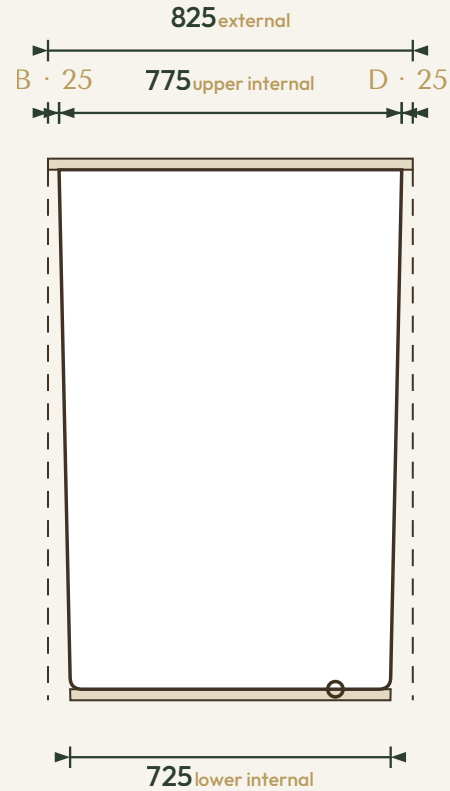

THE PLUNGE COLLECTION

Omnitub Plunge 1195 × 825

1195 × 825 × 1225 mm

1200 mm internal soaking depth · 1225 mm external height

Hand-built Omnigel® · white in stock · any colour made to order · self-levelling feet · 30-year warranty

ORDER OR ASK US ANYTHING

ONLINE www.omnitub.co.uk

PHONE +44 1934 751 200

WHATSAPP +44 1934 751 200

EMAIL info@omnitub.co.uk

VIEWED FROM ABOVE

Specification

DIMENSIONS	1195 × 825 × 1225 mm
INTERNAL DEPTH	1200 mm
EXTERNAL HEIGHT	1225 mm
SOAK DEPTH	1200 mm to the internal floor · fill to suit (no overflow)
OPENING (INTERNAL)	1145 × 775 mm
BASE (INTERNAL)	1095 × 725 mm
FLANGES	A 25 mm · B/C/D 25 mm
VERTICAL FLANGE	25 mm
TAPER	25 mm per side over the depth
CORNER RADIUS	~27.5 mm internal
WASTE	∅ 52 mm (1 1/2" BSP) hole
MATERIAL	Hand-built Omnitel® · 7-layer built-up system · hand-polished
COLOUR	Any colour · through-coloured Omnitel, never painted on
INSTALLATION	Above-floor, fully supported & dead level · or undermounted, overmounted, inset, part-submerged or raised
DELIVERY	Free UK Mainland Named Day Delivery · international to 220+ countries
WARRANTY	30-year
MADE IN	Somerset, United Kingdom

Note · the base falls toward the waste and is not flat. Set the tub dead level on a continuous mortar bed, packers, a foam base or silicone — fully supported and secure.

FOR INSTALLATION

END PROFILE

SIDE PROFILE

25 mm vertical flange · 25 mm taper / side · 25 mm full-width built-in base · all dimensions in mm

Note · the base falls toward the waste and is not flat. Set the tub dead level on a continuous mortar bed, packers, a foam base or silicone — fully supported and secure.