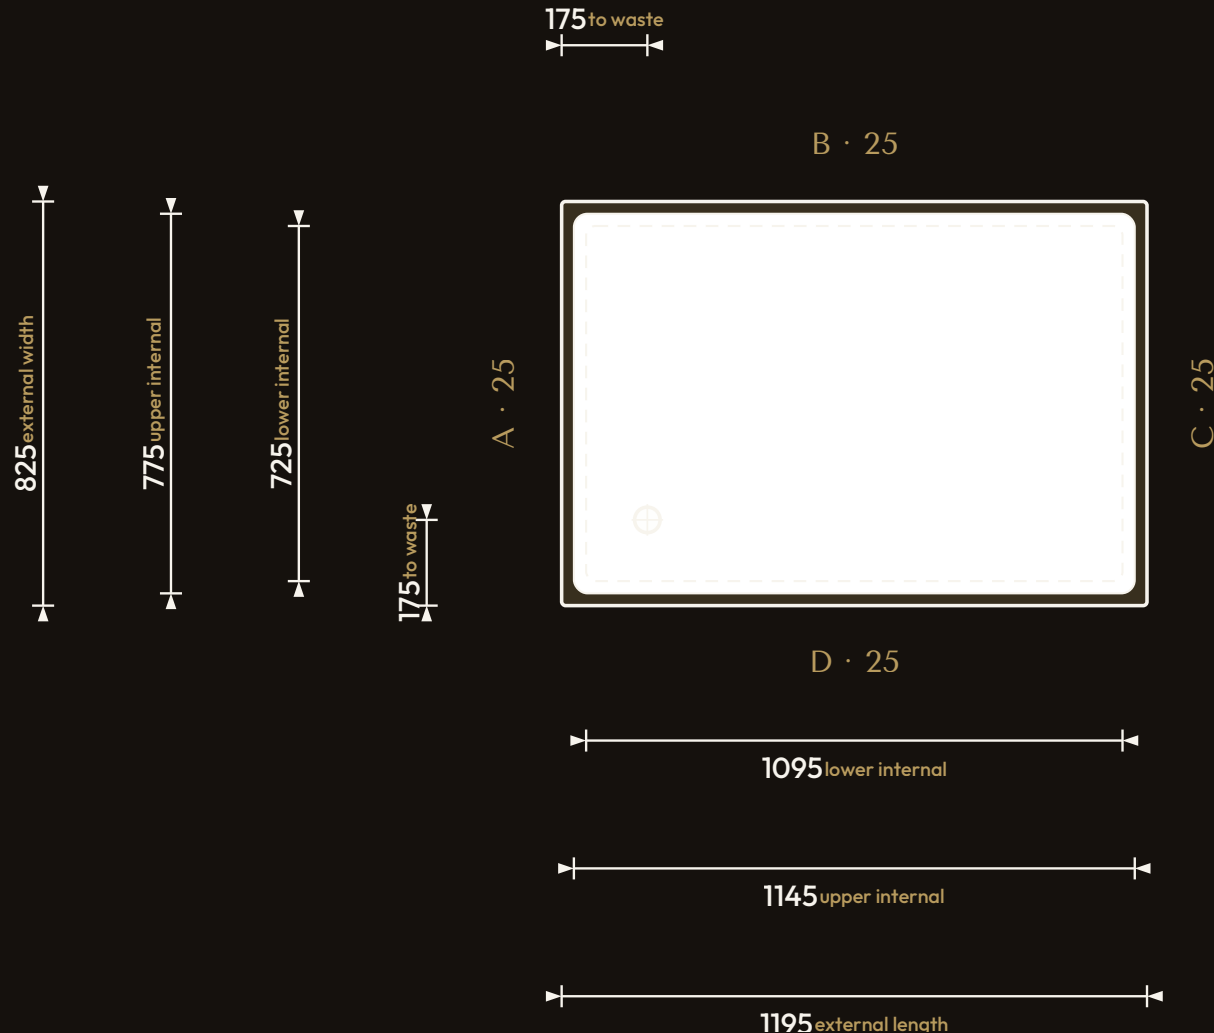

THE PLUNGE COLLECTION

Omnitub Plunge 1195 × 825

1195 × 825 × 1225 mm

1200 mm internal soaking depth · 1225 mm external height

Hand-built Omnigel® · white in stock · any colour made to order · self-levelling feet · 30-year warranty

ORDER OR ASK US ANYTHING

ONLINE www.omnitub.co.uk

PHONE +44 1934 751 200

WHATSAPP +44 1934 751 200

EMAIL info@omnitub.co.uk

VIEWED FROM ABOVE

Specification

DIMENSIONS	1195 × 825 × 1225 mm
INTERNAL DEPTH	1200 mm
EXTERNAL HEIGHT	1225 mm
SOAK DEPTH	1200 mm to the internal floor · fill to suit (no overflow)
OPENING (INTERNAL)	1145 × 775 mm
BASE (INTERNAL)	1095 × 725 mm
FLANGES	A 25 mm · B/C/D 25 mm
VERTICAL FLANGE	25 mm
TAPER	25 mm per side over the depth
CORNER RADIUS	~27.5 mm internal
WASTE	ø 52 mm (1½" BSP) hole
MATERIAL	Hand-built Omnigel® · 7-layer built-up system · hand-polished
COLOUR	Any colour · through-coloured Omnigel, never painted on
INSTALLATION	Above-floor, fully supported & dead level · or undermounted, overmounted, inset, part-submerged or raised
DELIVERY	Free UK Mainland Named Day Delivery · international to 220+ countries
WARRANTY	30-year
MADE IN	Somerset, United Kingdom

Note · the base falls toward the waste and is not flat. Set the tub dead level on a continuous mortar bed, packers, a foam base or silicone — fully supported and secure.

FOR INSTALLATION

END PROFILE

SIDE PROFILE

25 mm vertical flange · 25 mm taper / side · 25 mm full-width built-in base · all dimensions in mm

Note · the base falls toward the waste and is not flat. Set the tub dead level on a continuous mortar bed, packers, a foam base or silicone — fully supported and secure.