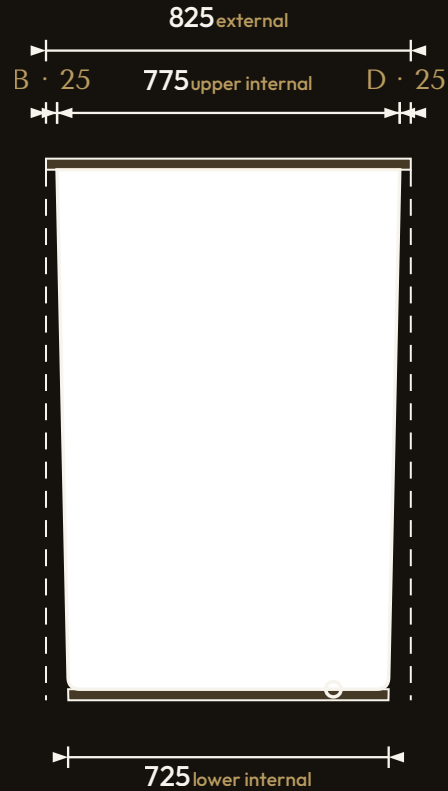

THE PLUNGE COLLECTION

Omnitub Plunge 1195 × 825

1195 × 825 × 1225 mm

1200 mm internal soaking depth · 1225 mm external height

Hand-built Omnigel® · white in stock · any colour made to order · self-levelling feet · 30-year warranty

ORDER OR ASK US ANYTHING

ONLINE www.omnitub.co.uk

PHONE +44 1934 751 200

WHATSAPP +44 1934 751 200

EMAIL info@omnitub.co.uk

VIEWED FROM ABOVE

Specification

DIMENSIONS	1195 × 825 × 1225 mm
INTERNAL DEPTH	1200 mm
EXTERNAL HEIGHT	1225 mm
SOAK DEPTH	1200 mm to the internal floor · fill to suit (no overflow)
OPENING (INTERNAL)	1145 × 775 mm
BASE (INTERNAL)	1095 × 725 mm
FLANGES	A 25 mm · B/C/D 25 mm
VERTICAL FLANGE	25 mm
TAPER	25 mm per side over the depth
CORNER RADIUS	~27.5 mm internal
WASTE	ø 52 mm (1½" BSP) hole
MATERIAL	Hand-built Omnigel® · 7-layer built-up system · hand-polished
COLOUR	Any colour · through-coloured Omnigel, never painted on
INSTALLATION	Above-floor, fully supported & dead level · or undermounted, overmounted, inset, part-submerged or raised
DELIVERY	Free UK Mainland Named Day Delivery · international to 220+ countries
WARRANTY	30-year
MADE IN	Somerset, United Kingdom

Note · the base falls toward the waste and is not flat. Set the tub dead level on a continuous mortar bed, packers, a foam base or silicone — fully supported and secure.

FOR INSTALLATION

END PROFILE

SIDE PROFILE

25 mm vertical flange · 25 mm taper / side · 25 mm full-width built-in base · all dimensions in mm

Note · the base falls toward the waste and is not flat. Set the tub dead level on a continuous mortar bed, packers, a foam base or silicone — fully supported and secure.