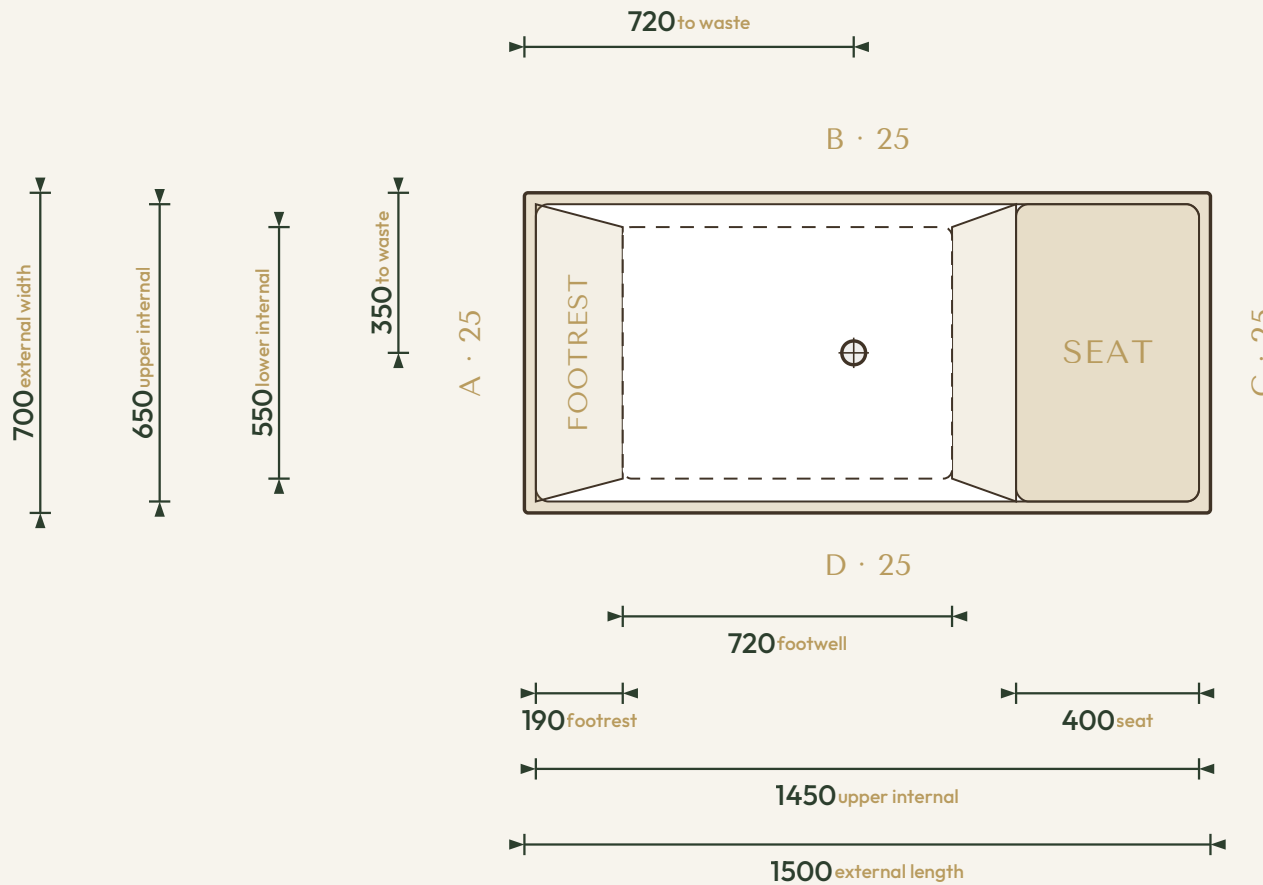

THE SEATED COLLECTION

Omnitub Seated 1500 × 700

1500 × 700 × 1025 mm

1000 mm internal soaking depth · 1025 mm external height

Hand-built Omnigel® · white in stock · any colour made to order · self-levelling feet · 30-year warranty

ORDER OR ASK US ANYTHING

ONLINE www.omnitub.co.uk

PHONE +44 1934 751 200

WHATSAPP +44 1934 751 200

EMAIL info@omnitub.co.uk

VIEWED FROM ABOVE

Specification

DIMENSIONS	1500 × 700 × 1025 mm
INTERNAL DEPTH	1000 mm
EXTERNAL HEIGHT	1025 mm
SOAK DEPTH	1000 mm to the internal floor · 925 mm to the overflow
OPENING (INTERNAL)	1450 × 650 mm
BASE (INTERNAL)	550 mm wide at the foot · compound taper
SEAT	400 mm deep · surface 600 mm below the rim · 400 mm footwell below
DRY WEIGHT	40.5 kg (empty)
FLANGES	4 × 25 mm (A/B/C/D)
VERTICAL FLANGE	25 mm
TAPER	compound · 25 mm/side per stage (650 → 600 → 550)
CORNER RADIUS	~27.5 mm internal
WASTE	∅ 52 mm (1½" BSP) hole
MATERIAL	Hand-built Omnigel® · 7-layer built-up system · hand-polished
COLOUR	Any colour · through-coloured Omnigel, never painted on
INSTALLATION	Above-floor, fully supported & dead level · or undermounted, overmounted, inset, part-submerged or raised
DELIVERY	Free UK Mainland Named Day Delivery · international to 220+ countries
WARRANTY	30-year
MADE IN	Somerset, United Kingdom

FOR INSTALLATION

END PROFILE · footwell

SIDE PROFILE · seat + footwell

25 mm vertical flange · compound taper to 25 mm/side per stage · 25 mm full-width built-in base · all dimensions in mm

Note · the base falls to the waste — set the tub dead level on mortar, packers or foam. Water and fill levels are personal to each soak — see the Soak Calculator on omnitub.co.uk.

WORKSHOP Unit 5 Batch Business Park, Lympsham, BS24 0ES

White is always in stock; every colour is made to order. Self-levelling feet supplied.
Every Omnitub is hand built in Somerset from our 7-layer Omnigel® built-up system,
backed by a 30-year warranty.