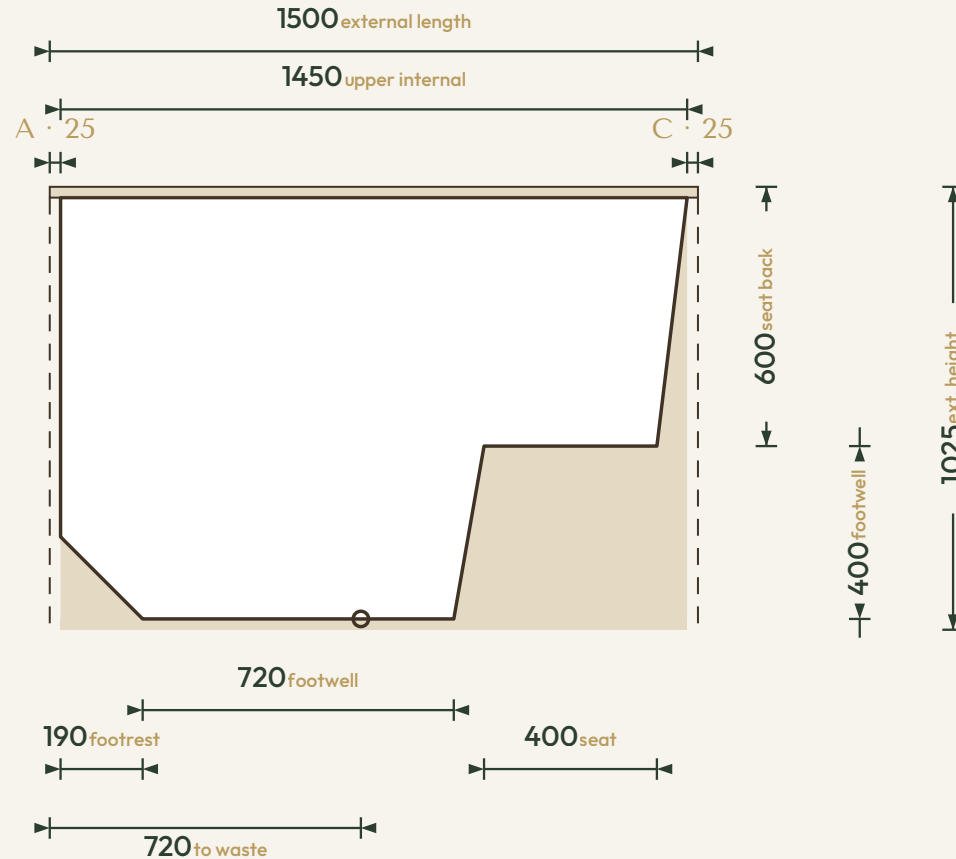

THE SEATED COLLECTION

Omnitub Seated 1500 × 700

1500 × 700 × 1025 mm

1000 mm internal soaking depth · 1025 mm external height

Hand-built Omnigel® · white in stock · any colour made to order · self-levelling feet · 30-year warranty

ORDER OR ASK US ANYTHING

ONLINE www.omnitub.co.uk

PHONE +44 1934 751 200

WHATSAPP +44 1934 751 200

EMAIL info@omnitub.co.uk

VIEWED FROM ABOVE

Specification

DIMENSIONS	1500 × 700 × 1025 mm
INTERNAL DEPTH	1000 mm
EXTERNAL HEIGHT	1025 mm
SOAK DEPTH	1000 mm to the internal floor · 925 mm to the overflow
OPENING (INTERNAL)	1450 × 650 mm
BASE (INTERNAL)	550 mm wide at the foot · compound taper
SEAT	400 mm deep · surface 600 mm below the rim · 400 mm footwell below
DRY WEIGHT	40.5 kg (empty)
FLANGES	4 × 25 mm (A/B/C/D)
VERTICAL FLANGE	25 mm
TAPER	compound · 25 mm/side per stage (650 → 600 → 550)
CORNER RADIUS	~27.5 mm internal
WASTE	∅ 52 mm (1½" BSP) hole
MATERIAL	Hand-built Omnigel® · 7-layer built-up system · hand-polished
COLOUR	Any colour · through-coloured Omnigel, never painted on
INSTALLATION	Above-floor, fully supported & dead level · or undermounted, overmounted, inset, part-submerged or raised
DELIVERY	Free UK Mainland Named Day Delivery · international to 220+ countries
WARRANTY	30-year
MADE IN	Somerset, United Kingdom

FOR INSTALLATION

END PROFILE · footwell

SIDE PROFILE · seat + footwell

25 mm vertical flange · compound taper to 25 mm/side per stage · 25 mm full-width built-in base · all dimensions in mm

Note · the base falls to the waste — set the tub dead level on mortar, packers or foam. Water and fill levels are personal to each soak — see the Soak Calculator on omnitub.co.uk.

WORKSHOP Unit 5 Batch Business Park, Lympsham, BS24 0ES

White is always in stock; every colour is made to order. Self-levelling feet supplied.
Every Omnitub is hand built in Somerset from our 7-layer Omnigel® built-up system,
backed by a 30-year warranty.