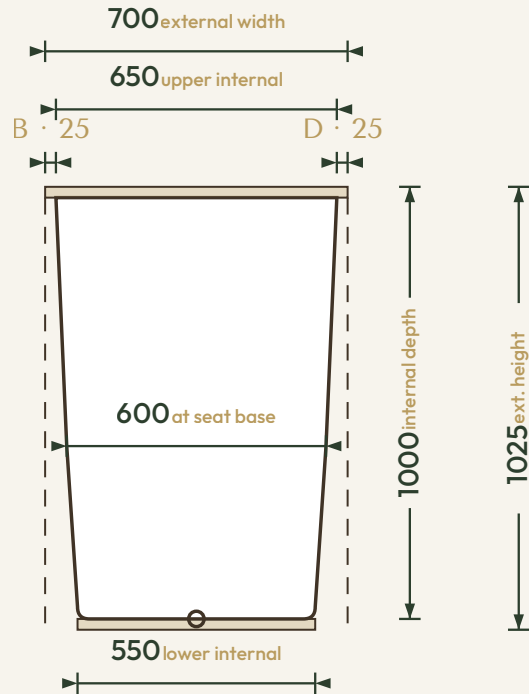

THE SEATED COLLECTION

Omnitub Seated 1500 × 700

1500 × 700 × 1025 mm

1000 mm internal soaking depth · 1025 mm external height

Hand-built Omnigel® · white in stock · any colour made to order · self-levelling feet · 30-year warranty

ORDER OR ASK US ANYTHING

ONLINE www.omnitub.co.uk

PHONE +44 1934 751 200

WHATSAPP +44 1934 751 200

EMAIL info@omnitub.co.uk

VIEWED FROM ABOVE

Specification

DIMENSIONS	1500 × 700 × 1025 mm
INTERNAL DEPTH	1000 mm
EXTERNAL HEIGHT	1025 mm
SOAK DEPTH	1000 mm to the internal floor · 925 mm to the overflow
OPENING (INTERNAL)	1450 × 650 mm
BASE (INTERNAL)	550 mm wide at the foot · compound taper
SEAT	400 mm deep · surface 600 mm below the rim · 400 mm footwell below
DRY WEIGHT	40.5 kg (empty)
FLANGES	4 × 25 mm (A/B/C/D)
VERTICAL FLANGE	25 mm
TAPER	compound · 25 mm/side per stage (650 → 600 → 550)
CORNER RADIUS	~27.5 mm internal
WASTE	∅ 52 mm (1½" BSP) hole
MATERIAL	Hand-built Omnigel® · 7-layer built-up system · hand-polished
COLOUR	Any colour · through-coloured Omnigel, never painted on
INSTALLATION	Above-floor, fully supported & dead level · or undermounted, overmounted, inset, part-submerged or raised
DELIVERY	Free UK Mainland Named Day Delivery · international to 220+ countries
WARRANTY	30-year
MADE IN	Somerset, United Kingdom

FOR INSTALLATION

END PROFILE · footwell

SIDE PROFILE · seat + footwell

25 mm vertical flange · compound taper to 25 mm/side per stage · 25 mm full-width built-in base · all dimensions in mm

Note · the base falls to the waste — set the tub dead level on mortar, packers or foam. Water and fill levels are personal to each soak — see the Soak Calculator on omnitub.co.uk.