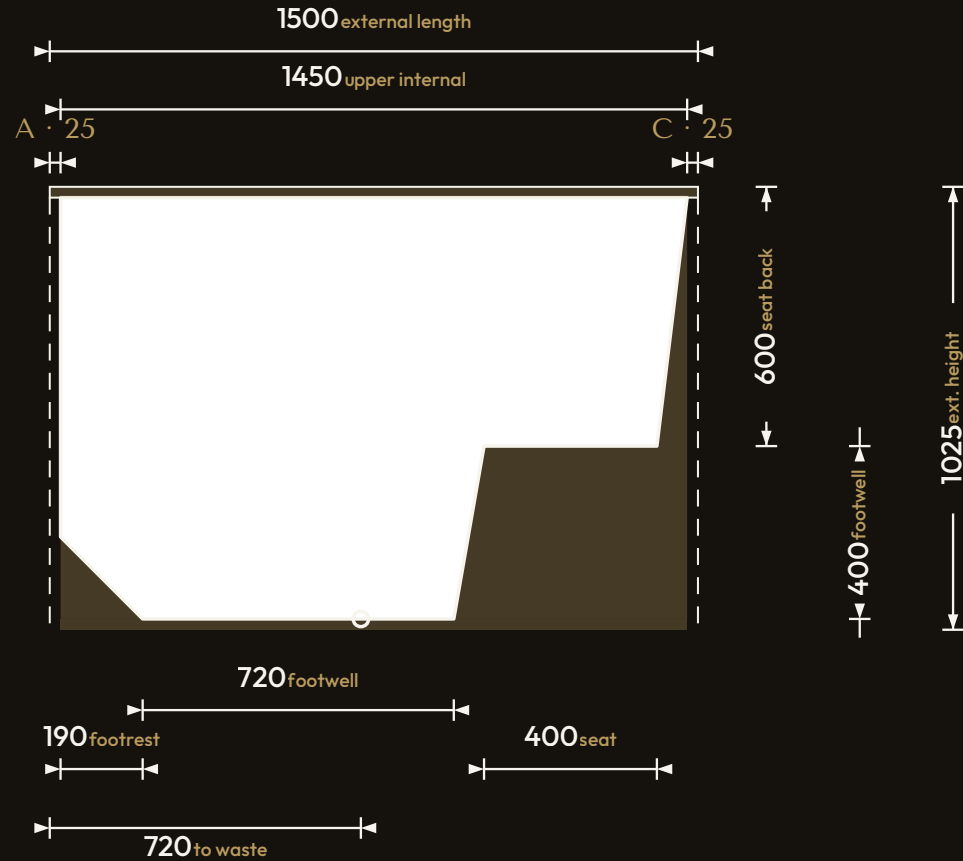

THE SEATED COLLECTION

Omnitub Seated 1500 × 700

1500 × 700 × 1025 mm

1000 mm internal soaking depth · 1025 mm external height

Hand-built Omnigel® · white in stock · any colour made to order · self-levelling feet · 30-year warranty

ORDER OR ASK US ANYTHING

ONLINE www.omnitub.co.uk

PHONE +44 1934 751 200

WHATSAPP +44 1934 751 200

EMAIL info@omnitub.co.uk

VIEWED FROM ABOVE

Specification

DIMENSIONS	1500 × 700 × 1025 mm
INTERNAL DEPTH	1000 mm
EXTERNAL HEIGHT	1025 mm
SOAK DEPTH	1000 mm to the internal floor · 925 mm to the overflow
OPENING (INTERNAL)	1450 × 650 mm
BASE (INTERNAL)	550 mm wide at the foot · compound taper
SEAT	400 mm deep · surface 600 mm below the rim · 400 mm footwell below
DRY WEIGHT	40.5 kg (empty)
FLANGES	4 × 25 mm (A/B/C/D)
VERTICAL FLANGE	25 mm
TAPER	compound · 25 mm/side per stage (650 → 600 → 550)
CORNER RADIUS	~27.5 mm internal
WASTE	∅ 52 mm (1½" BSP) hole
MATERIAL	Hand-built Omnigel® · 7-layer built-up system · hand-polished
COLOUR	Any colour · through-coloured Omnigel, never painted on
INSTALLATION	Above-floor, fully supported & dead level · or undermounted, overmounted, inset, part-submerged or raised
DELIVERY	Free UK Mainland Named Day Delivery · international to 220+ countries
WARRANTY	30-year
MADE IN	Somerset, United Kingdom

FOR INSTALLATION

END PROFILE · footwell

SIDE PROFILE · seat + footwell

25 mm vertical flange · compound taper to 25 mm/side per stage · 25 mm full-width built-in base · all dimensions in mm

Note · the base falls to the waste — set the tub dead level on mortar, packers or foam. Water and fill levels are personal to each soak — see the Soak Calculator on omnitub.co.uk.