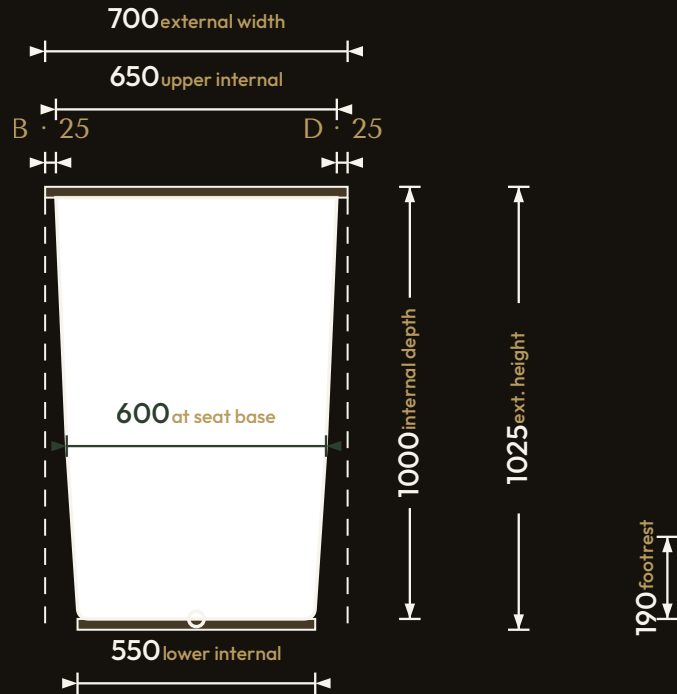

THE SEATED COLLECTION

Omnitub Seated 1500 × 700

1500 × 700 × 1025 mm

1000 mm internal soaking depth · 1025 mm external height

Hand-built Omnigel® · white in stock · any colour made to order · self-levelling feet · 30-year warranty

ORDER OR ASK US ANYTHING

ONLINE www.omnitub.co.uk

PHONE +44 1934 751 200

WHATSAPP +44 1934 751 200

EMAIL info@omnitub.co.uk

VIEWED FROM ABOVE

Specification

DIMENSIONS	1500 × 700 × 1025 mm
INTERNAL DEPTH	1000 mm
EXTERNAL HEIGHT	1025 mm
SOAK DEPTH	1000 mm to the internal floor · 925 mm to the overflow
OPENING (INTERNAL)	1450 × 650 mm
BASE (INTERNAL)	550 mm wide at the foot · compound taper
SEAT	400 mm deep · surface 600 mm below the rim · 400 mm footwell below
DRY WEIGHT	40.5 kg (empty)
FLANGES	4 × 25 mm (A/B/C/D)
VERTICAL FLANGE	25 mm
TAPER	compound · 25 mm/side per stage (650 → 600 → 550)
CORNER RADIUS	~27.5 mm internal
WASTE	∅ 52 mm (1½" BSP) hole
MATERIAL	Hand-built Omnigel® · 7-layer built-up system · hand-polished
COLOUR	Any colour · through-coloured Omnigel, never painted on
INSTALLATION	Above-floor, fully supported & dead level · or undermounted, overmounted, inset, part-submerged or raised
DELIVERY	Free UK Mainland Named Day Delivery · international to 220+ countries
WARRANTY	30-year
MADE IN	Somerset, United Kingdom

FOR INSTALLATION

END PROFILE · footwell

SIDE PROFILE · seat + footwell

25 mm vertical flange · compound taper to 25 mm/side per stage · 25 mm full-width built-in base · all dimensions in mm

Note · the base falls to the waste — set the tub dead level on mortar, packers or foam. Water and fill levels are personal to each soak — see the Soak Calculator on omnitub.co.uk.