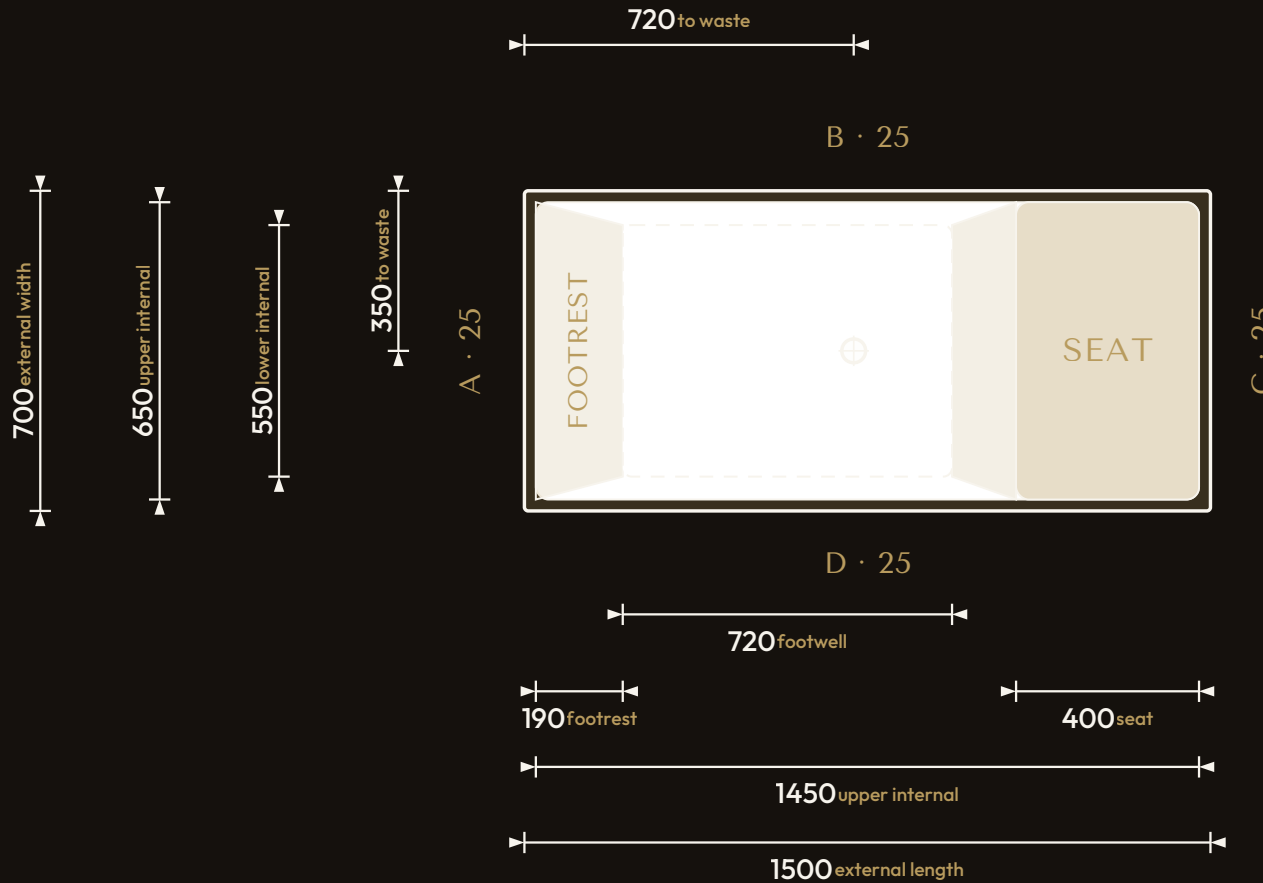

THE SEATED COLLECTION

Omnitub Seated 1500 × 700

1500 × 700 × 1025 mm

1000 mm internal soaking depth · 1025 mm external height

Hand-built Omnigel® · white in stock · any colour made to order · self-levelling feet · 30-year warranty

ORDER OR ASK US ANYTHING

ONLINE www.omnitub.co.uk

PHONE +44 1934 751 200

WHATSAPP +44 1934 751 200

EMAIL info@omnitub.co.uk

VIEWED FROM ABOVE

Specification

DIMENSIONS	1500 × 700 × 1025 mm
INTERNAL DEPTH	1000 mm
EXTERNAL HEIGHT	1025 mm
SOAK DEPTH	1000 mm to the internal floor · 925 mm to the overflow
OPENING (INTERNAL)	1450 × 650 mm
BASE (INTERNAL)	550 mm wide at the foot · compound taper
SEAT	400 mm deep · surface 600 mm below the rim · 400 mm footwell below
DRY WEIGHT	40.5 kg (empty)
FLANGES	4 × 25 mm (A/B/C/D)
VERTICAL FLANGE	25 mm
TAPER	compound · 25 mm/side per stage (650 → 600 → 550)
CORNER RADIUS	~27.5 mm internal
WASTE	∅ 52 mm (1½" BSP) hole
MATERIAL	Hand-built Omnigel® · 7-layer built-up system · hand-polished
COLOUR	Any colour · through-coloured Omnigel, never painted on
INSTALLATION	Above-floor, fully supported & dead level · or undermounted, overmounted, inset, part-submerged or raised
DELIVERY	Free UK Mainland Named Day Delivery · international to 220+ countries
WARRANTY	30-year
MADE IN	Somerset, United Kingdom

FOR INSTALLATION

END PROFILE · footwell

SIDE PROFILE · seat + footwell

25 mm vertical flange · compound taper to 25 mm/side per stage · 25 mm full-width built-in base · all dimensions in mm

Note · the base falls to the waste — set the tub dead level on mortar, packers or foam. Water and fill levels are personal to each soak — see the Soak Calculator on omnitub.co.uk.

WORKSHOP Unit 5 Batch Business Park, Lympsham, BS24 OES

White is always in stock; every colour is made to order. Self-levelling feet supplied.
Every Omnitub is hand built in Somerset from our 7-layer Omnigel® built-up system,
backed by a 30-year warranty.