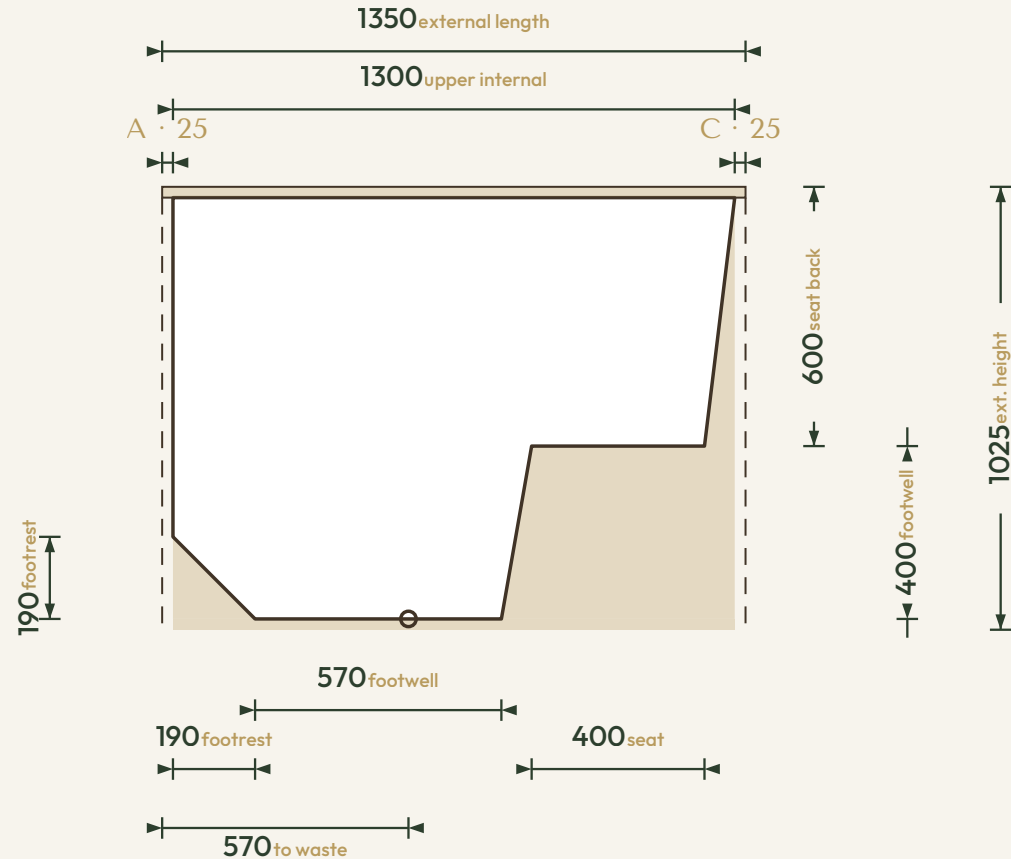

# Omnitub Seated 1350 × 700

**1350 × 700 × 1025 mm**

**1000 mm internal soaking depth · 1025 mm external height**

Hand-built Omnigel® · white in stock · any colour made to order · self-levelling feet · 30-year warranty

DIMENSIONS	1350 × 700 × 1025 mm
INTERNAL DEPTH	1000 mm
EXTERNAL HEIGHT	1025 mm
SOAK DEPTH	1000 mm to the internal floor · 925 mm to the overflow
OPENING (INTERNAL)	1300 × 650 mm
BASE (INTERNAL)	550 mm wide at the foot · compound taper
SEAT	400 mm deep · surface 600 mm below the rim · 400 mm footwell below
DRY WEIGHT	38.5 kg (empty)
FLANGES	4 × 25 mm (A/B/C/D)
VERTICAL FLANGE	25 mm
TAPER	compound · 25 mm/side per stage (650 → 600 → 550)
CORNER RADIUS	~27.5 mm internal
WASTE	∅ 52 mm (1½" BSP) hole
MATERIAL	Hand-built Omnigel® · 7-layer built-up system · hand-polished
COLOUR	Any colour · through-coloured Omnigel, never painted on
INSTALLATION	Above-floor, fully supported & dead level · or undermounted, overmounted, inset, part-submerged or raised
DELIVERY	Free UK Mainland Named Day Delivery · international to 220+ countries
WARRANTY	30-year
MADE IN	Somerset, United Kingdom

FOR INSTALLATION

END PROFILE · footwell

SIDE PROFILE · seat + footwell

25 mm vertical flange · compound taper to 25 mm/side per stage · 25 mm full-width built-in base · all dimensions in mm

Note · the base falls to the waste — set the tub dead level on mortar, packers or foam. Water and fill levels are personal to each soak — see the Soak Calculator on [omnitub.co.uk](http://omnitub.co.uk).