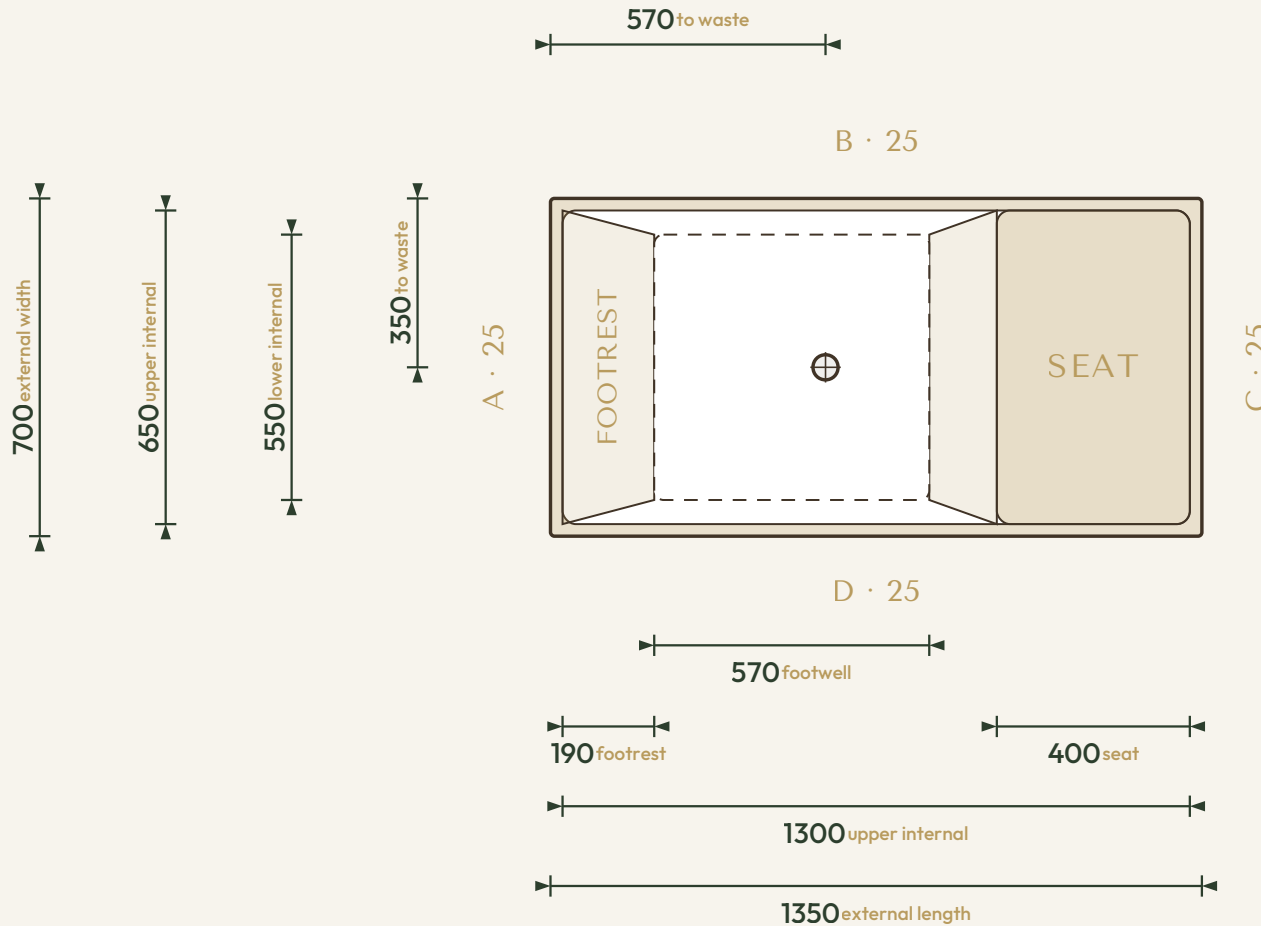

VIEWED FROM ABOVE

Specification

DIMENSIONS	1350 × 700 × 1025 mm
INTERNAL DEPTH	1000 mm
EXTERNAL HEIGHT	1025 mm
SOAK DEPTH	1000 mm to the internal floor · 925 mm to the overflow
OPENING (INTERNAL)	1300 × 650 mm
BASE (INTERNAL)	550 mm wide at the foot · compound taper
SEAT	400 mm deep · surface 600 mm below the rim · 400 mm footwell below
DRY WEIGHT	38.5 kg (empty)
FLANGES	4 × 25 mm (A/B/C/D)
VERTICAL FLANGE	25 mm
TAPER	compound · 25 mm/side per stage (650 → 600 → 550)
CORNER RADIUS	~27.5 mm internal
WASTE	∅ 52 mm (1½" BSP) hole
MATERIAL	Hand-built Omnigel® · 7-layer built-up system · hand-polished
COLOUR	Any colour · through-coloured Omnigel, never painted on
INSTALLATION	Above-floor, fully supported & dead level · or undermounted, overmounted, inset, part-submerged or raised
DELIVERY	Free UK Mainland Named Day Delivery · international to 220+ countries
WARRANTY	30-year
MADE IN	Somerset, United Kingdom