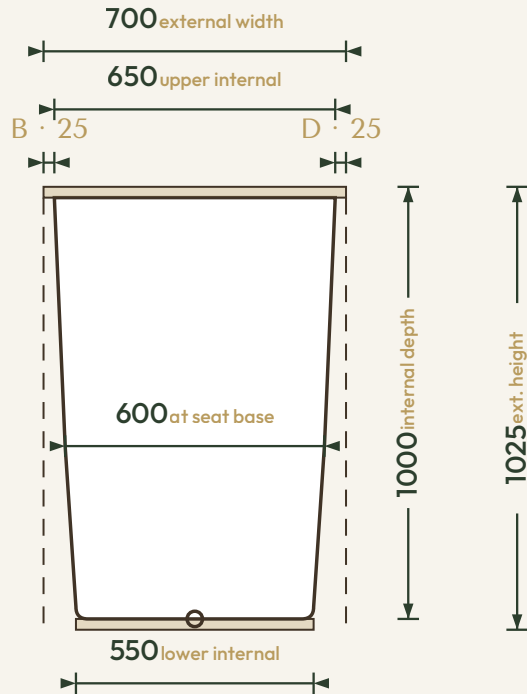

# Omnitub Seated 1350 × 700

**1350 × 700 × 1025 mm**

**1000 mm internal soaking depth · 1025 mm external height**

Hand-built Omnigel® · white in stock · any colour made to order · self-levelling feet · 30-year warranty

DIMENSIONS	1350 × 700 × 1025 mm
INTERNAL DEPTH	1000 mm
EXTERNAL HEIGHT	1025 mm
SOAK DEPTH	1000 mm to the internal floor · 925 mm to the overflow
OPENING (INTERNAL)	1300 × 650 mm
BASE (INTERNAL)	550 mm wide at the foot · compound taper
SEAT	400 mm deep · surface 600 mm below the rim · 400 mm footwell below
DRY WEIGHT	38.5 kg (empty)
FLANGES	4 × 25 mm (A/B/C/D)
VERTICAL FLANGE	25 mm
TAPER	compound · 25 mm/side per stage (650 → 600 → 550)
CORNER RADIUS	~27.5 mm internal
WASTE	∅ 52 mm (1½" BSP) hole
MATERIAL	Hand-built Omnigel® · 7-layer built-up system · hand-polished
COLOUR	Any colour · through-coloured Omnigel, never painted on
INSTALLATION	Above-floor, fully supported & dead level · or undermounted, overmounted, inset, part-submerged or raised
DELIVERY	Free UK Mainland Named Day Delivery · international to 220+ countries
WARRANTY	30-year
MADE IN	Somerset, United Kingdom

FOR INSTALLATION

END PROFILE · footwell

SIDE PROFILE · seat + footwell

25 mm vertical flange · compound taper to 25 mm/side per stage · 25 mm full-width built-in base · all dimensions in mm

Note · the base falls to the waste — set the tub dead level on mortar, packers or foam. Water and fill levels are personal to each soak — see the Soak Calculator on [omnitub.co.uk](http://omnitub.co.uk).