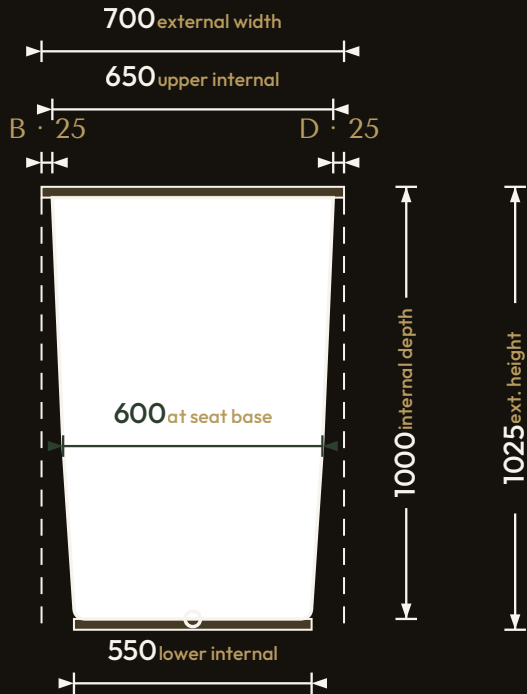

# Omnitub Seated 1350 × 700

1350 × 700 × 1025 mm

1000 mm internal soaking depth · 1025 mm external height

Hand-built Omnigel® · white in stock · any colour made to order · self-levelling feet · 30-year warranty

## VIEWED FROM ABOVE

## Specification

DIMENSIONS	1350 × 700 × 1025 mm
INTERNAL DEPTH	1000 mm
EXTERNAL HEIGHT	1025 mm
SOAK DEPTH	1000 mm to the internal floor · 925 mm to the overflow
OPENING (INTERNAL)	1300 × 650 mm
BASE (INTERNAL)	550 mm wide at the foot · compound taper
SEAT	400 mm deep · surface 600 mm below the rim · 400 mm footwell below
DRY WEIGHT	38.5 kg (empty)
FLANGES	4 × 25 mm (A/B/C/D)
VERTICAL FLANGE	25 mm
TAPER	compound · 25 mm/side per stage (650 → 600 → 550)
CORNER RADIUS	~27.5 mm internal
WASTE	∅ 52 mm (1½" BSP) hole
MATERIAL	Hand-built Omnigel® · 7-layer built-up system · hand-polished
COLOUR	Any colour · through-coloured Omnigel, never painted on
INSTALLATION	Above-floor, fully supported & dead level · or undermounted, overmounted, inset, part-submerged or raised
DELIVERY	Free UK Mainland Named Day Delivery · international to 220+ countries
WARRANTY	30-year
MADE IN	Somerset, United Kingdom

FOR INSTALLATION

END PROFILE · footwell

SIDE PROFILE · seat + footwell

25 mm vertical flange · compound taper to 25 mm/side per stage · 25 mm full-width built-in base · all dimensions in mm

Note · the base falls to the waste — set the tub dead level on mortar, packers or foam. Water and fill levels are personal to each soak — see the Soak Calculator on [omnitub.co.uk](http://omnitub.co.uk).