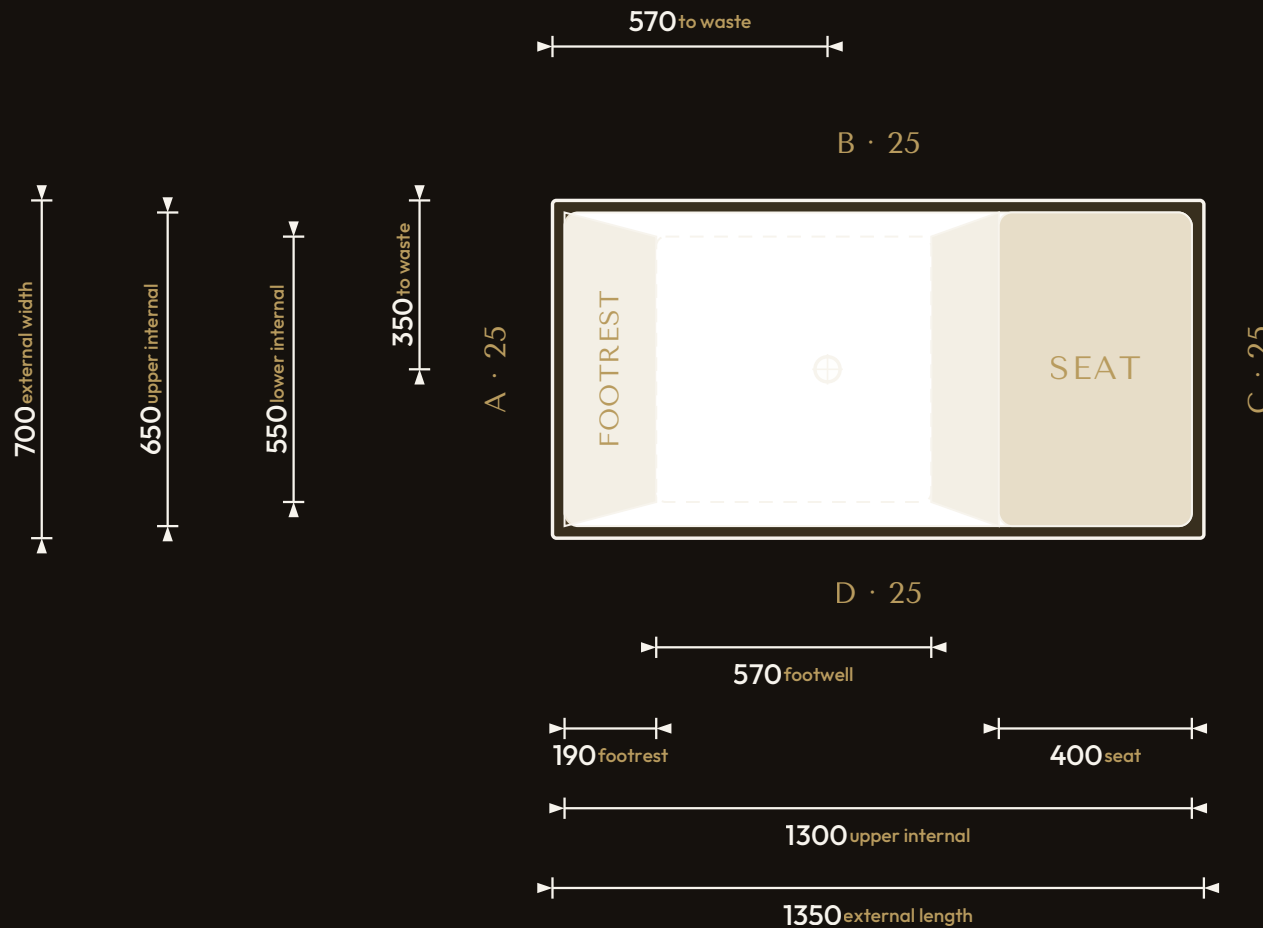

# Omnitub Seated 1350 × 700

1350 × 700 × 1025 mm

1000 mm internal soaking depth · 1025 mm external height

Hand-built Omnigel® · white in stock · any colour made to order · self-levelling feet · 30-year warranty

## VIEWED FROM ABOVE

## Specification

DIMENSIONS	1350 × 700 × 1025 mm
INTERNAL DEPTH	1000 mm
EXTERNAL HEIGHT	1025 mm
SOAK DEPTH	1000 mm to the internal floor · 925 mm to the overflow
OPENING (INTERNAL)	1300 × 650 mm
BASE (INTERNAL)	550 mm wide at the foot · compound taper
SEAT	400 mm deep · surface 600 mm below the rim · 400 mm footwell below
DRY WEIGHT	38.5 kg (empty)
FLANGES	4 × 25 mm (A/B/C/D)
VERTICAL FLANGE	25 mm
TAPER	compound · 25 mm/side per stage (650 → 600 → 550)
CORNER RADIUS	~27.5 mm internal
WASTE	∅ 52 mm (1½" BSP) hole
MATERIAL	Hand-built Omnigel® · 7-layer built-up system · hand-polished
COLOUR	Any colour · through-coloured Omnigel, never painted on
INSTALLATION	Above-floor, fully supported & dead level · or undermounted, overmounted, inset, part-submerged or raised
DELIVERY	Free UK Mainland Named Day Delivery · international to 220+ countries
WARRANTY	30-year
MADE IN	Somerset, United Kingdom

FOR INSTALLATION

END PROFILE · footwell

SIDE PROFILE · seat + footwell

25 mm vertical flange · compound taper to 25 mm/side per stage · 25 mm full-width built-in base · all dimensions in mm

Note · the base falls to the waste — set the tub dead level on mortar, packers or foam. Water and fill levels are personal to each soak — see the Soak Calculator on [omnitub.co.uk](http://omnitub.co.uk).