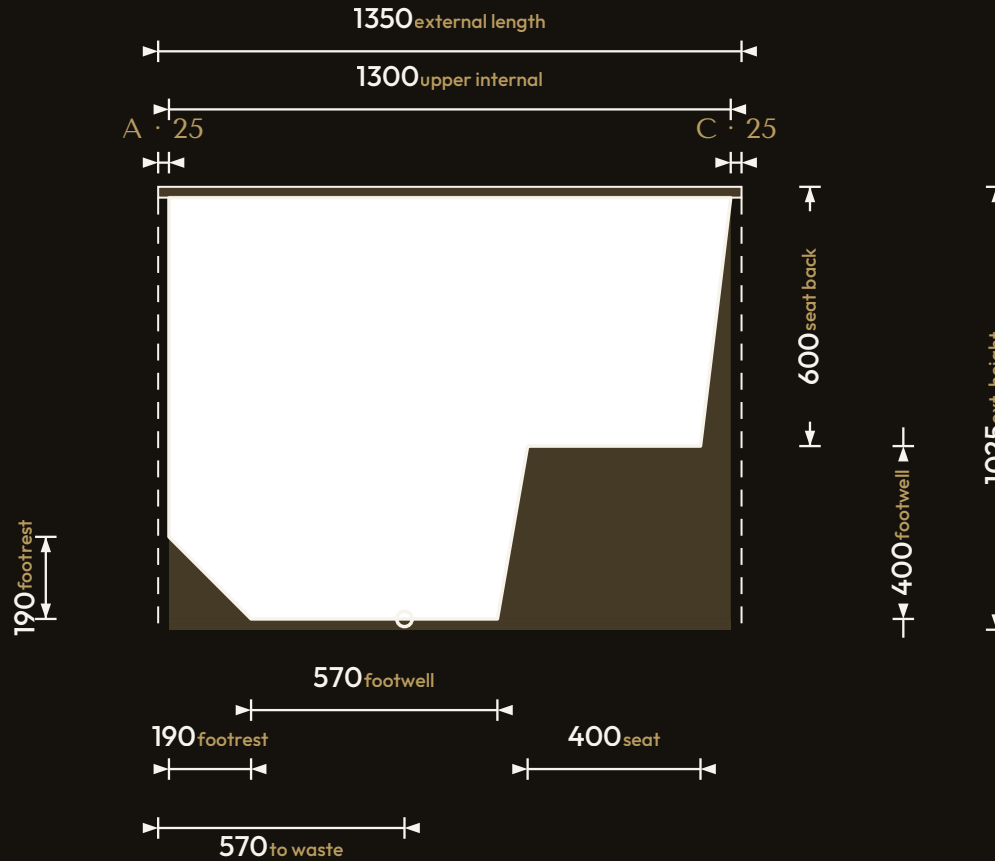

# Omnitub Seated 1350 × 700

1350 × 700 × 1025 mm

1000 mm internal soaking depth · 1025 mm external height

Hand-built Omnigel® · white in stock · any colour made to order · self-levelling feet · 30-year warranty

## VIEWED FROM ABOVE

## Specification

DIMENSIONS	1350 × 700 × 1025 mm
INTERNAL DEPTH	1000 mm
EXTERNAL HEIGHT	1025 mm
SOAK DEPTH	1000 mm to the internal floor · 925 mm to the overflow
OPENING (INTERNAL)	1300 × 650 mm
BASE (INTERNAL)	550 mm wide at the foot · compound taper
SEAT	400 mm deep · surface 600 mm below the rim · 400 mm footwell below
DRY WEIGHT	38.5 kg (empty)
FLANGES	4 × 25 mm (A/B/C/D)
VERTICAL FLANGE	25 mm
TAPER	compound · 25 mm/side per stage (650 → 600 → 550)
CORNER RADIUS	~27.5 mm internal
WASTE	∅ 52 mm (1½" BSP) hole
MATERIAL	Hand-built Omnigel® · 7-layer built-up system · hand-polished
COLOUR	Any colour · through-coloured Omnigel, never painted on
INSTALLATION	Above-floor, fully supported & dead level · or undermounted, overmounted, inset, part-submerged or raised
DELIVERY	Free UK Mainland Named Day Delivery · international to 220+ countries
WARRANTY	30-year
MADE IN	Somerset, United Kingdom

FOR INSTALLATION

END PROFILE · footwell

SIDE PROFILE · seat + footwell

25 mm vertical flange · compound taper to 25 mm/side per stage · 25 mm full-width built-in base · all dimensions in mm

Note · the base falls to the waste — set the tub dead level on mortar, packers or foam. Water and fill levels are personal to each soak — see the Soak Calculator on [omnitub.co.uk](http://omnitub.co.uk).