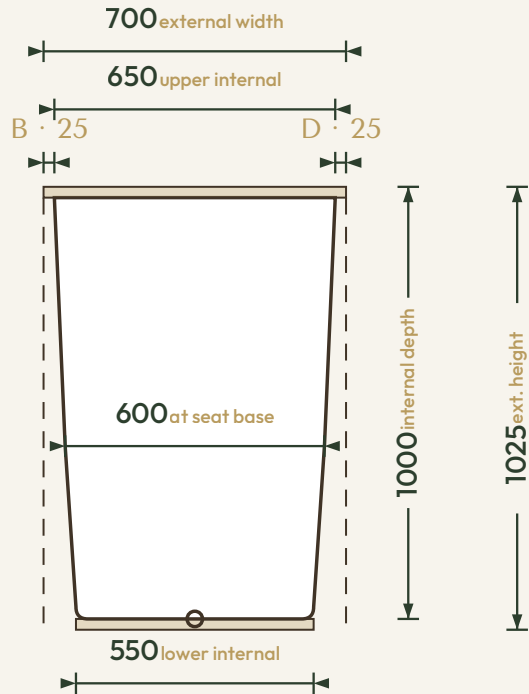

THE SEATED COLLECTION

Omnitub Seated 1100 × 700

1100 × 700 × 1025 mm

1000 mm internal soaking depth · 1025 mm external height

Hand-built Omnigel® · white in stock · any colour made to order · self-levelling feet · 30-year warranty

ORDER OR ASK US ANYTHING

ONLINE www.omnitub.co.uk

PHONE +44 1934 751 200

WHATSAPP +44 1934 751 200

EMAIL info@omnitub.co.uk

VIEWED FROM ABOVE

Specification

DIMENSIONS	1100 × 700 × 1025 mm
INTERNAL DEPTH	1000 mm
EXTERNAL HEIGHT	1025 mm
SOAK DEPTH	1000 mm to the internal floor · 925 mm to the overflow
OPENING (INTERNAL)	1050 × 650 mm
BASE (INTERNAL)	550 mm wide at the foot · compound taper
SEAT	400 mm deep · surface 600 mm below the rim · 400 mm footwell below
DRY WEIGHT	35 kg (empty)
FLANGES	4 × 25 mm (A/B/C/D)
VERTICAL FLANGE	25 mm
TAPER	compound · 25 mm/side per stage (650 → 600 → 550)
CORNER RADIUS	~27.5 mm internal
WASTE	∅ 52 mm (1½" BSP) hole
MATERIAL	Hand-built Omnigel® · 7-layer built-up system · hand-polished
COLOUR	Any colour · through-coloured Omnigel, never painted on
INSTALLATION	Above-floor, fully supported & dead level · or undermounted, overmounted, inset, part-submerged or raised
DELIVERY	Free UK Mainland Named Day Delivery · international to 220+ countries
WARRANTY	30-year
MADE IN	Somerset, United Kingdom

FOR INSTALLATION

END PROFILE · footwell

SIDE PROFILE · seat + footwell

25 mm vertical flange · compound taper to 25 mm/side per stage · 25 mm full-width built-in base · all dimensions in mm

Note · the base falls to the waste — set the tub dead level on mortar, packers or foam. Water and fill levels are personal to each soak — see the Soak Calculator on omnitub.co.uk.