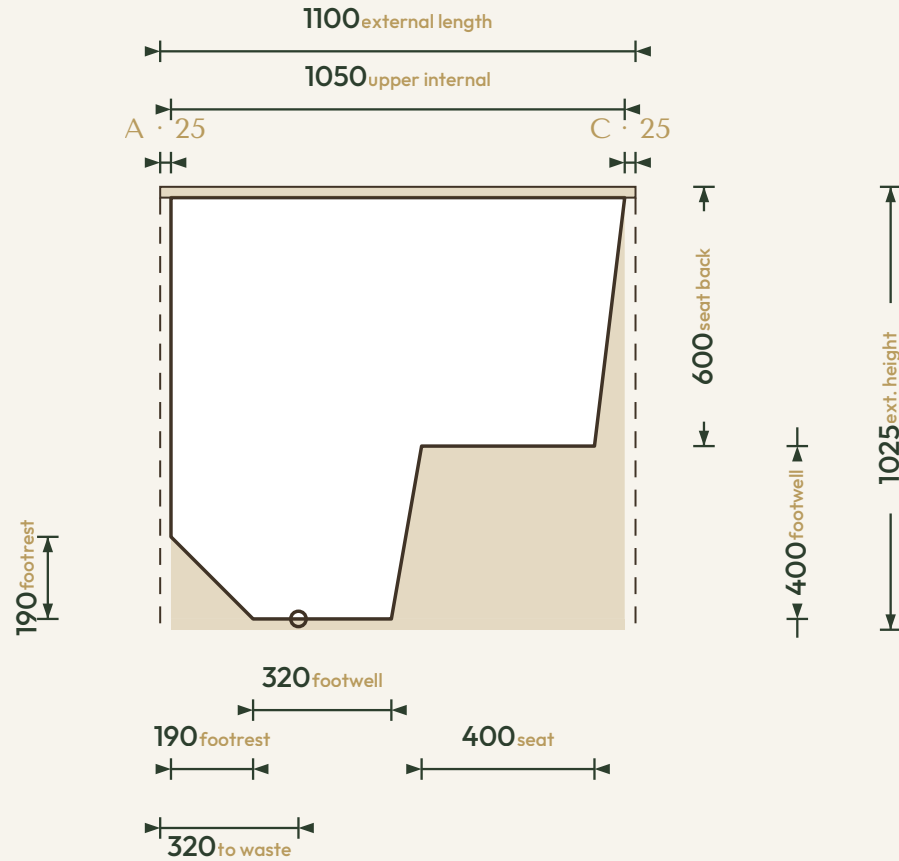

THE SEATED COLLECTION

Omnitub Seated 1100 × 700

1100 × 700 × 1025 mm

1000 mm internal soaking depth · 1025 mm external height

Hand-built Omnigel® · white in stock · any colour made to order · self-levelling feet · 30-year warranty

ORDER OR ASK US ANYTHING

ONLINE www.omnitub.co.uk

PHONE +44 1934 751 200

WHATSAPP +44 1934 751 200

EMAIL info@omnitub.co.uk

VIEWED FROM ABOVE

Specification

DIMENSIONS	1100 × 700 × 1025 mm
INTERNAL DEPTH	1000 mm
EXTERNAL HEIGHT	1025 mm
SOAK DEPTH	1000 mm to the internal floor · 925 mm to the overflow
OPENING (INTERNAL)	1050 × 650 mm
BASE (INTERNAL)	550 mm wide at the foot · compound taper
SEAT	400 mm deep · surface 600 mm below the rim · 400 mm footwell below
DRY WEIGHT	35 kg (empty)
FLANGES	4 × 25 mm (A/B/C/D)
VERTICAL FLANGE	25 mm
TAPER	compound · 25 mm/side per stage (650 → 600 → 550)
CORNER RADIUS	~27.5 mm internal
WASTE	∅ 52 mm (1½" BSP) hole
MATERIAL	Hand-built Omnigel® · 7-layer built-up system · hand-polished
COLOUR	Any colour · through-coloured Omnigel, never painted on
INSTALLATION	Above-floor, fully supported & dead level · or undermounted, overmounted, inset, part-submerged or raised
DELIVERY	Free UK Mainland Named Day Delivery · international to 220+ countries
WARRANTY	30-year
MADE IN	Somerset, United Kingdom

FOR INSTALLATION

END PROFILE · footwell

SIDE PROFILE · seat + footwell

25 mm vertical flange · compound taper to 25 mm/side per stage · 25 mm full-width built-in base · all dimensions in mm

Note · the base falls to the waste — set the tub dead level on mortar, packers or foam. Water and fill levels are personal to each soak — see the Soak Calculator on omnitub.co.uk.

WORKSHOP Unit 5 Batch Business Park, Lympsham, BS24 0ES

White is always in stock; every colour is made to order. Self-levelling feet supplied.
Every Omnitub is hand built in Somerset from our 7-layer Omnigel® built-up system,
backed by a 30-year warranty.