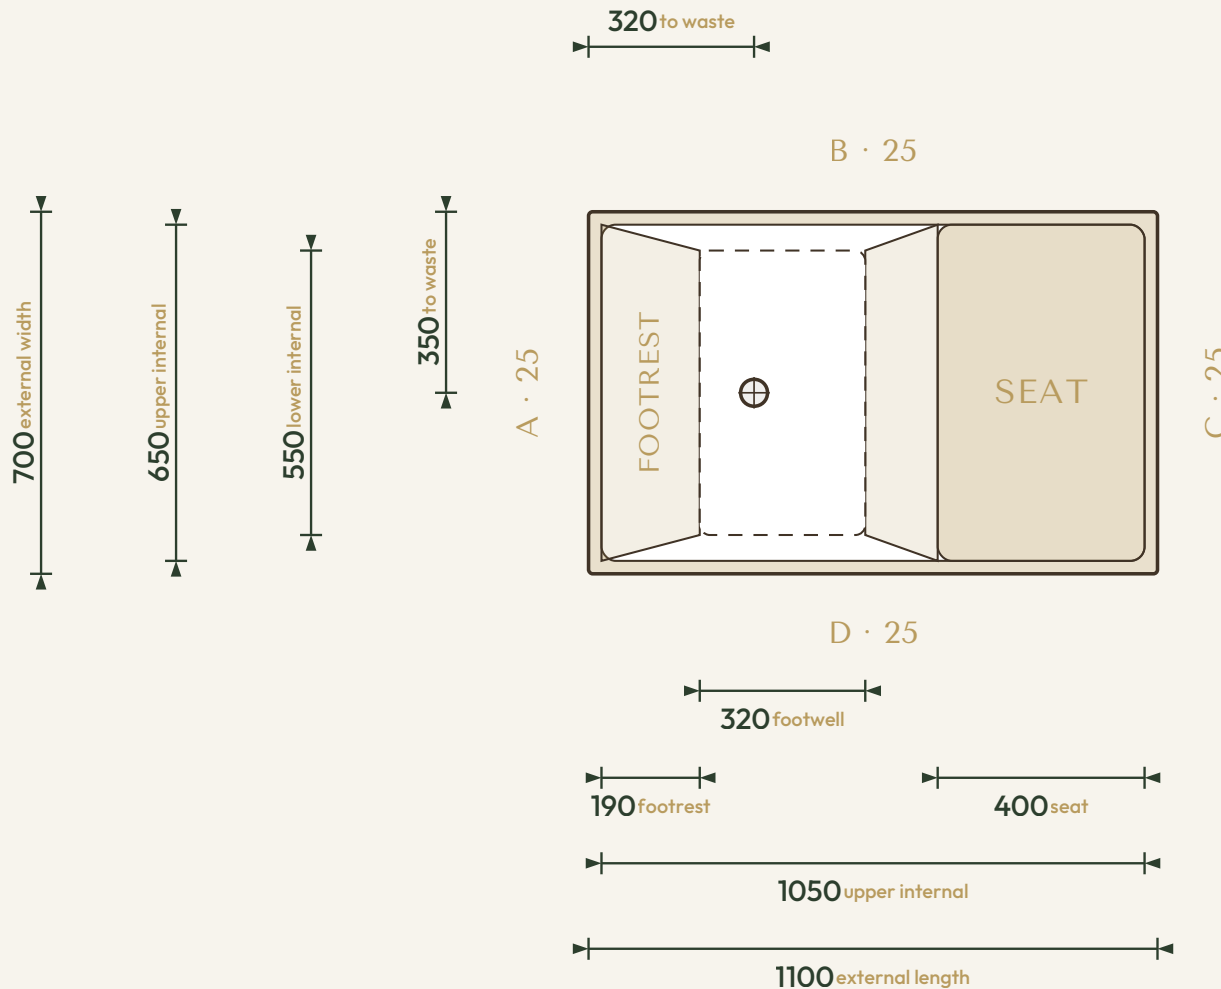

THE SEATED COLLECTION

Omnitub Seated 1100 × 700

1100 × 700 × 1025 mm

1000 mm internal soaking depth · 1025 mm external height

Hand-built Omnigel® · white in stock · any colour made to order · self-levelling feet · 30-year warranty

ORDER OR ASK US ANYTHING

ONLINE www.omnitub.co.uk

PHONE +44 1934 751 200

WHATSAPP +44 1934 751 200

EMAIL info@omnitub.co.uk

VIEWED FROM ABOVE

Specification

DIMENSIONS	1100 × 700 × 1025 mm
INTERNAL DEPTH	1000 mm
EXTERNAL HEIGHT	1025 mm
SOAK DEPTH	1000 mm to the internal floor · 925 mm to the overflow
OPENING (INTERNAL)	1050 × 650 mm
BASE (INTERNAL)	550 mm wide at the foot · compound taper
SEAT	400 mm deep · surface 600 mm below the rim · 400 mm footwell below
DRY WEIGHT	35 kg (empty)
FLANGES	4 × 25 mm (A/B/C/D)
VERTICAL FLANGE	25 mm
TAPER	compound · 25 mm/side per stage (650 → 600 → 550)
CORNER RADIUS	~27.5 mm internal
WASTE	∅ 52 mm (1½" BSP) hole
MATERIAL	Hand-built Omnigel® · 7-layer built-up system · hand-polished
COLOUR	Any colour · through-coloured Omnigel, never painted on
INSTALLATION	Above-floor, fully supported & dead level · or undermounted, overmounted, inset, part-submerged or raised
DELIVERY	Free UK Mainland Named Day Delivery · international to 220+ countries
WARRANTY	30-year
MADE IN	Somerset, United Kingdom

FOR INSTALLATION

END PROFILE · footwell

SIDE PROFILE · seat + footwell

25 mm vertical flange · compound taper to 25 mm/side per stage · 25 mm full-width built-in base · all dimensions in mm

Note · the base falls to the waste — set the tub dead level on mortar, packers or foam. Water and fill levels are personal to each soak — see the Soak Calculator on omnitub.co.uk.