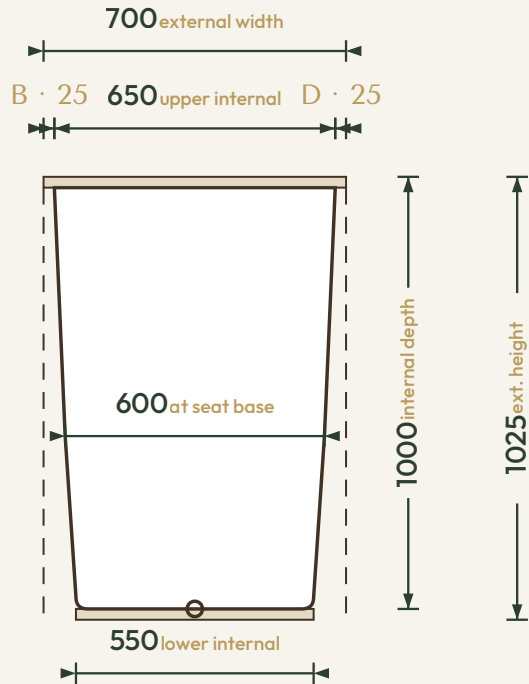

THE SEATED COLLECTION

Omnitub Seated 1100 × 700

1100 × 700 × 1025 mm

1000 mm internal soaking depth · 1025 mm external height

Hand-built Omnigel® · white in stock · any colour made to order · self-levelling feet · 30-year warranty

ORDER OR ASK US ANYTHING

ONLINE www.omnitub.co.uk

PHONE +44 1934 751 200

WHATSAPP +44 1934 751 200

EMAIL info@omnitub.co.uk

VIEWED FROM ABOVE

Specification

DIMENSIONS	1100 × 700 × 1025 mm
INTERNAL DEPTH	1000 mm
EXTERNAL HEIGHT	1025 mm
SOAK DEPTH	1000 mm to the internal floor · 925 mm to the overflow
OPENING (INTERNAL)	1050 × 650 mm
BASE (INTERNAL)	550 mm wide at the foot · compound taper
SEAT	400 mm deep · surface 600 mm below the rim · 400 mm footwell below
DRY WEIGHT	35 kg (empty)
FLANGES	4 × 25 mm (A/B/C/D)
VERTICAL FLANGE	25 mm
TAPER	compound · 25 mm/side per stage (650 → 600 → 550)
CORNER RADIUS	~27.5 mm internal
WASTE	∅ 52 mm (1½" BSP) hole
MATERIAL	Hand-built Omnigel® · 7-layer built-up system · hand-polished
COLOUR	Any colour · through-coloured Omnigel, never painted on
INSTALLATION	Above-floor, fully supported & dead level · or undermounted, overmounted, inset, part-submerged or raised
DELIVERY	Free UK Mainland Named Day Delivery · international to 220+ countries
WARRANTY	30-year
MADE IN	Somerset, United Kingdom

FOR INSTALLATION

END PROFILE · footwell

SIDE PROFILE · seat + footwell

25 mm vertical flange · compound taper to 25 mm/side per stage · 25 mm full-width built-in base · all dimensions in mm

Note · the base falls to the waste — set the tub dead level on mortar, packers or foam. Water and fill levels are personal to each soak — see the Soak Calculator on omnitub.co.uk.