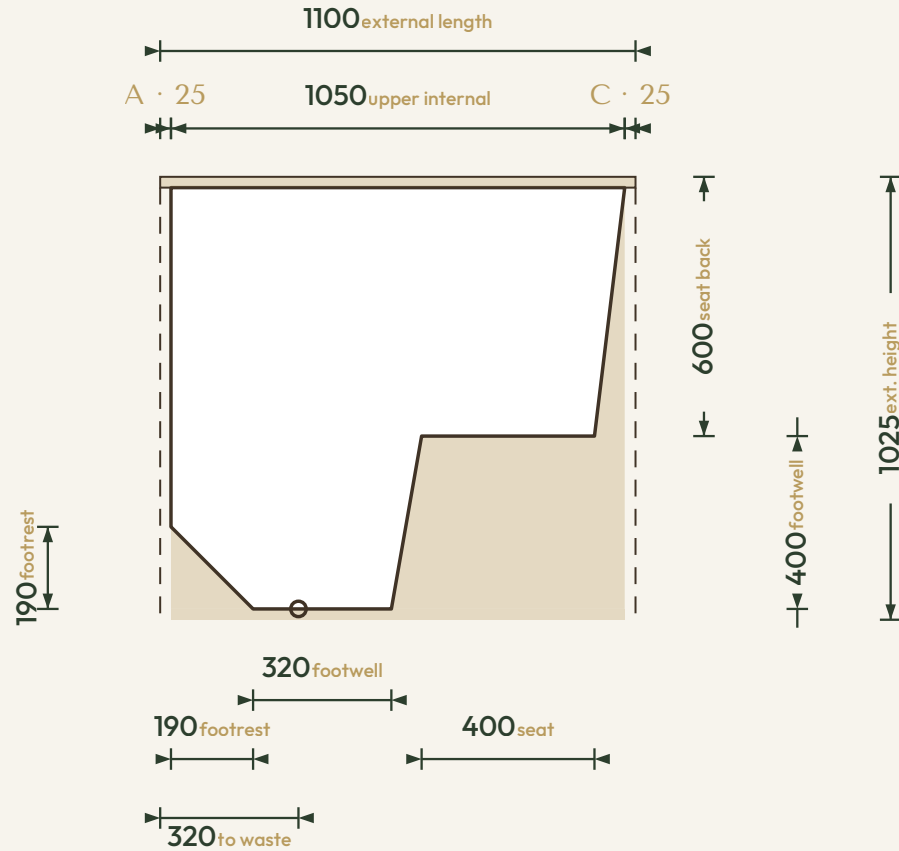

THE SEATED COLLECTION

Omnitub Seated 1100 × 700

1100 × 700 × 1025 mm

1000 mm internal soaking depth · 1025 mm external height

Hand-built Omnigel® · white in stock · any colour made to order · self-levelling feet · 30-year warranty

ORDER OR ASK US ANYTHING

ONLINE www.omnitub.co.uk

PHONE +44 1934 751 200

WHATSAPP +44 1934 751 200

EMAIL info@omnitub.co.uk

VIEWED FROM ABOVE

Specification

DIMENSIONS	1100 × 700 × 1025 mm
INTERNAL DEPTH	1000 mm
EXTERNAL HEIGHT	1025 mm
SOAK DEPTH	1000 mm to the internal floor · 925 mm to the overflow
OPENING (INTERNAL)	1050 × 650 mm
BASE (INTERNAL)	550 mm wide at the foot · compound taper
SEAT	400 mm deep · surface 600 mm below the rim · 400 mm footwell below
DRY WEIGHT	35 kg (empty)
FLANGES	4 × 25 mm (A/B/C/D)
VERTICAL FLANGE	25 mm
TAPER	compound · 25 mm/side per stage (650 → 600 → 550)
CORNER RADIUS	~27.5 mm internal
WASTE	∅ 52 mm (1½" BSP) hole
MATERIAL	Hand-built Omnigel® · 7-layer built-up system · hand-polished
COLOUR	Any colour · through-coloured Omnigel, never painted on
INSTALLATION	Above-floor, fully supported & dead level · or undermounted, overmounted, inset, part-submerged or raised
DELIVERY	Free UK Mainland Named Day Delivery · international to 220+ countries
WARRANTY	30-year
MADE IN	Somerset, United Kingdom

FOR INSTALLATION

END PROFILE · footwell

SIDE PROFILE · seat + footwell

25 mm vertical flange · compound taper to 25 mm/side per stage · 25 mm full-width built-in base · all dimensions in mm

Note · the base falls to the waste — set the tub dead level on mortar, packers or foam. Water and fill levels are personal to each soak — see the Soak Calculator on omnitub.co.uk.

WORKSHOP Unit 5 Batch Business Park, Lympsham, BS24 0ES

White is always in stock; every colour is made to order. Self-levelling feet supplied.
Every Omnitub is hand built in Somerset from our 7-layer Omnigel® built-up system,
backed by a 30-year warranty.