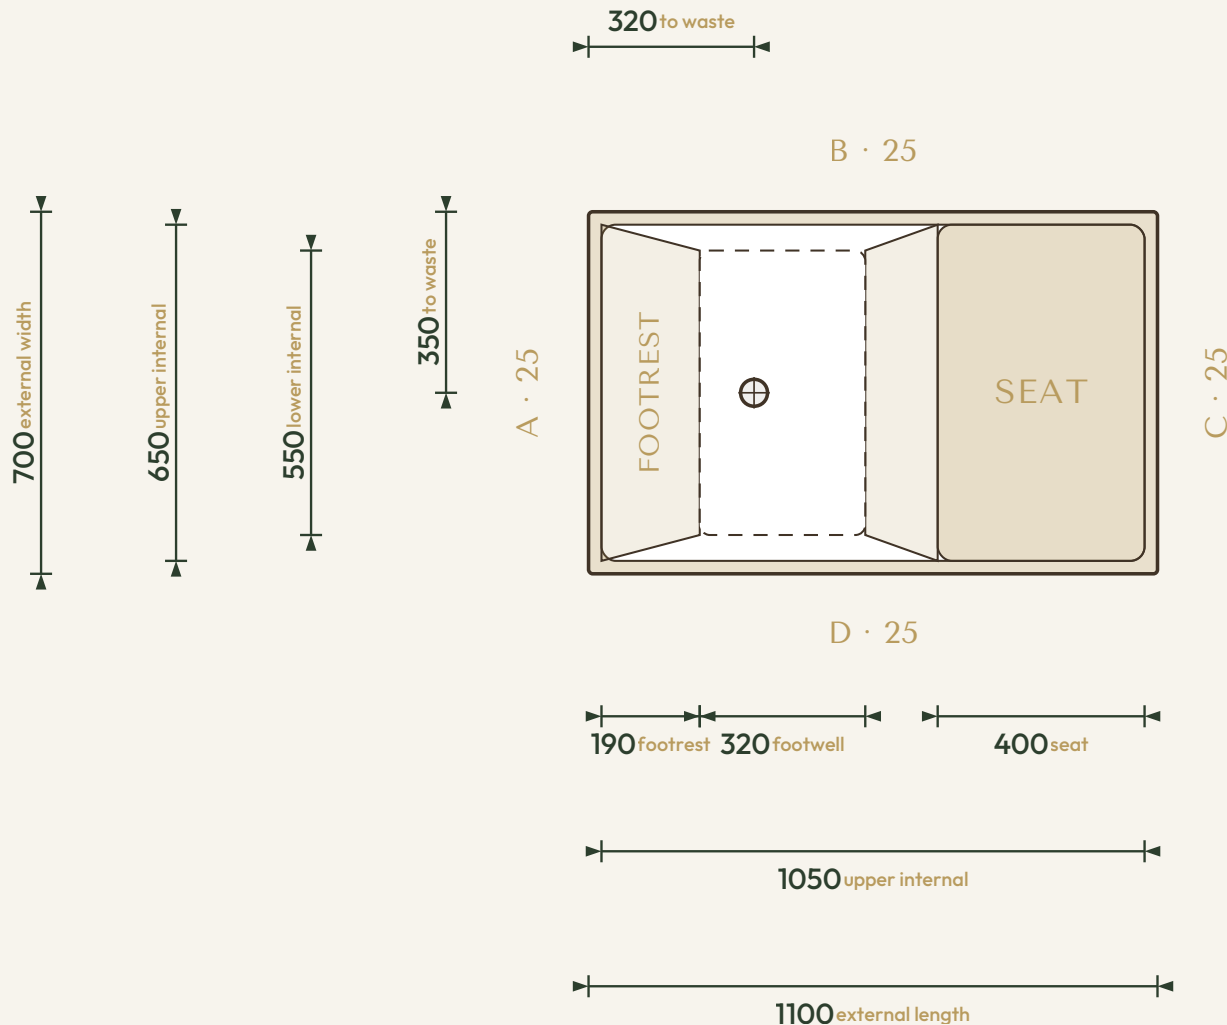

THE SEATED COLLECTION

Omnitub Seated 1100 × 700

1100 × 700 × 1025 mm

1000 mm internal soaking depth · 1025 mm external height

Hand-built Omnigel® · white in stock · any colour made to order · self-levelling feet · 30-year warranty

ORDER OR ASK US ANYTHING

ONLINE www.omnitub.co.uk

PHONE +44 1934 751 200

WHATSAPP +44 1934 751 200

EMAIL info@omnitub.co.uk

VIEWED FROM ABOVE

Specification

DIMENSIONS	1100 × 700 × 1025 mm
INTERNAL DEPTH	1000 mm
EXTERNAL HEIGHT	1025 mm
SOAK DEPTH	1000 mm to the internal floor · 925 mm to the overflow
OPENING (INTERNAL)	1050 × 650 mm
BASE (INTERNAL)	550 mm wide at the foot · compound taper
SEAT	400 mm deep · surface 600 mm below the rim · 400 mm footwell below
DRY WEIGHT	35 kg (empty)
FLANGES	4 × 25 mm (A/B/C/D)
VERTICAL FLANGE	25 mm
TAPER	compound · 25 mm/side per stage (650 → 600 → 550)
CORNER RADIUS	~27.5 mm internal
WASTE	∅ 52 mm (1½" BSP) hole
MATERIAL	Hand-built Omnigel® · 7-layer built-up system · hand-polished
COLOUR	Any colour · through-coloured Omnigel, never painted on
INSTALLATION	Above-floor, fully supported & dead level · or undermounted, overmounted, inset, part-submerged or raised
DELIVERY	Free UK Mainland Named Day Delivery · international to 220+ countries
WARRANTY	30-year
MADE IN	Somerset, United Kingdom

FOR INSTALLATION

END PROFILE · footwell

SIDE PROFILE · seat + footwell

25 mm vertical flange · compound taper to 25 mm/side per stage · 25 mm full-width built-in base · all dimensions in mm

Note · the base falls to the waste — set the tub dead level on mortar, packers or foam. Water and fill levels are personal to each soak — see the Soak Calculator on omnitub.co.uk.