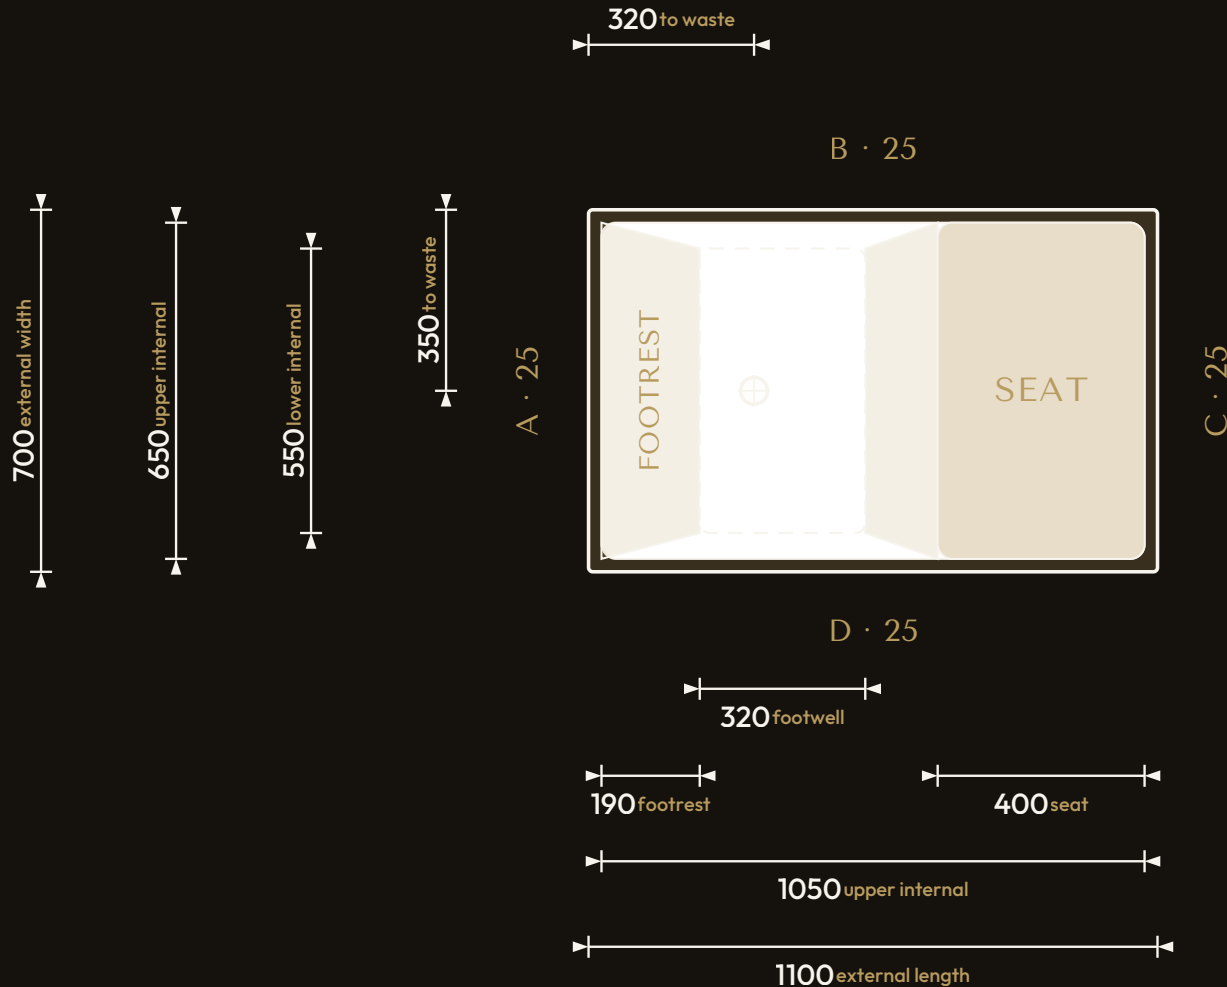

# Omnitub Seated 1100 × 700

1100 × 700 × 1025 mm

1000 mm internal soaking depth · 1025 mm external height

Hand-built Omnigel® · white in stock · any colour made to order · self-levelling feet · 30-year warranty

## VIEWED FROM ABOVE

## Specification

DIMENSIONS	1100 × 700 × 1025 mm
INTERNAL DEPTH	1000 mm
EXTERNAL HEIGHT	1025 mm
SOAK DEPTH	1000 mm to the internal floor · 925 mm to the overflow
OPENING (INTERNAL)	1050 × 650 mm
BASE (INTERNAL)	550 mm wide at the foot · compound taper
SEAT	400 mm deep · surface 600 mm below the rim · 400 mm footwell below
DRY WEIGHT	35 kg (empty)
FLANGES	4 × 25 mm (A/B/C/D)
VERTICAL FLANGE	25 mm
TAPER	compound · 25 mm/side per stage (650 → 600 → 550)
CORNER RADIUS	~27.5 mm internal
WASTE	∅ 52 mm (1½" BSP) hole
MATERIAL	Hand-built Omnigel® · 7-layer built-up system · hand-polished
COLOUR	Any colour · through-coloured Omnigel, never painted on
INSTALLATION	Above-floor, fully supported & dead level · or undermounted, overmounted, inset, part-submerged or raised
DELIVERY	Free UK Mainland Named Day Delivery · international to 220+ countries
WARRANTY	30-year
MADE IN	Somerset, United Kingdom

FOR INSTALLATION

END PROFILE · footwell

SIDE PROFILE · seat + footwell

25 mm vertical flange · compound taper to 25 mm/side per stage · 25 mm full-width built-in base · all dimensions in mm

Note · the base falls to the waste — set the tub dead level on mortar, packers or foam. Water and fill levels are personal to each soak — see the Soak Calculator on [omnitub.co.uk](http://omnitub.co.uk).