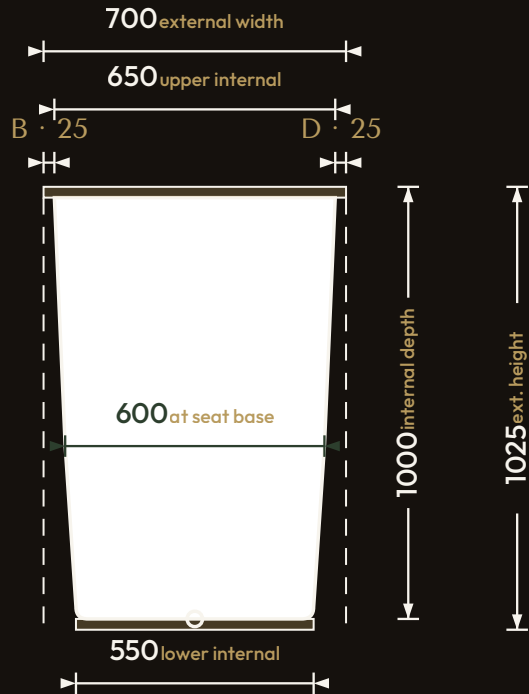

# Omnitub Seated 1100 × 700

1100 × 700 × 1025 mm

1000 mm internal soaking depth · 1025 mm external height

Hand-built Omnigel® · white in stock · any colour made to order · self-levelling feet · 30-year warranty

## VIEWED FROM ABOVE

## Specification

DIMENSIONS	1100 × 700 × 1025 mm
INTERNAL DEPTH	1000 mm
EXTERNAL HEIGHT	1025 mm
SOAK DEPTH	1000 mm to the internal floor · 925 mm to the overflow
OPENING (INTERNAL)	1050 × 650 mm
BASE (INTERNAL)	550 mm wide at the foot · compound taper
SEAT	400 mm deep · surface 600 mm below the rim · 400 mm footwell below
DRY WEIGHT	35 kg (empty)
FLANGES	4 × 25 mm (A/B/C/D)
VERTICAL FLANGE	25 mm
TAPER	compound · 25 mm/side per stage (650 → 600 → 550)
CORNER RADIUS	~27.5 mm internal
WASTE	∅ 52 mm (1½" BSP) hole
MATERIAL	Hand-built Omnigel® · 7-layer built-up system · hand-polished
COLOUR	Any colour · through-coloured Omnigel, never painted on
INSTALLATION	Above-floor, fully supported & dead level · or undermounted, overmounted, inset, part-submerged or raised
DELIVERY	Free UK Mainland Named Day Delivery · international to 220+ countries
WARRANTY	30-year
MADE IN	Somerset, United Kingdom

FOR INSTALLATION

END PROFILE · footwell

SIDE PROFILE · seat + footwell

25 mm vertical flange · compound taper to 25 mm/side per stage · 25 mm full-width built-in base · all dimensions in mm

Note · the base falls to the waste — set the tub dead level on mortar, packers or foam. Water and fill levels are personal to each soak — see the Soak Calculator on [omnitub.co.uk](http://omnitub.co.uk).