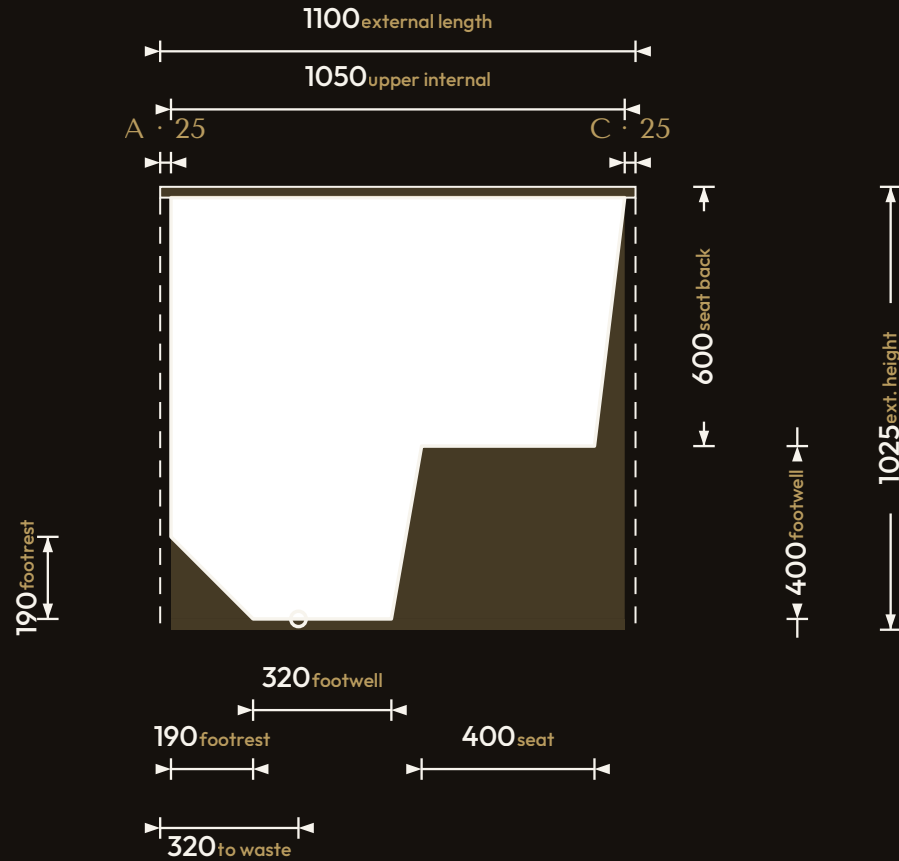

# Omnitub Seated 1100 × 700

1100 × 700 × 1025 mm

1000 mm internal soaking depth · 1025 mm external height

Hand-built Omnigel® · white in stock · any colour made to order · self-levelling feet · 30-year warranty

## VIEWED FROM ABOVE

## Specification

DIMENSIONS	1100 × 700 × 1025 mm
INTERNAL DEPTH	1000 mm
EXTERNAL HEIGHT	1025 mm
SOAK DEPTH	1000 mm to the internal floor · 925 mm to the overflow
OPENING (INTERNAL)	1050 × 650 mm
BASE (INTERNAL)	550 mm wide at the foot · compound taper
SEAT	400 mm deep · surface 600 mm below the rim · 400 mm footwell below
DRY WEIGHT	35 kg (empty)
FLANGES	4 × 25 mm (A/B/C/D)
VERTICAL FLANGE	25 mm
TAPER	compound · 25 mm/side per stage (650 → 600 → 550)
CORNER RADIUS	~27.5 mm internal
WASTE	∅ 52 mm (1½" BSP) hole
MATERIAL	Hand-built Omnigel® · 7-layer built-up system · hand-polished
COLOUR	Any colour · through-coloured Omnigel, never painted on
INSTALLATION	Above-floor, fully supported & dead level · or undermounted, overmounted, inset, part-submerged or raised
DELIVERY	Free UK Mainland Named Day Delivery · international to 220+ countries
WARRANTY	30-year
MADE IN	Somerset, United Kingdom

FOR INSTALLATION

END PROFILE · footwell

SIDE PROFILE · seat + footwell

25 mm vertical flange · compound taper to 25 mm/side per stage · 25 mm full-width built-in base · all dimensions in mm

Note · the base falls to the waste — set the tub dead level on mortar, packers or foam. Water and fill levels are personal to each soak — see the Soak Calculator on [omnitub.co.uk](http://omnitub.co.uk).