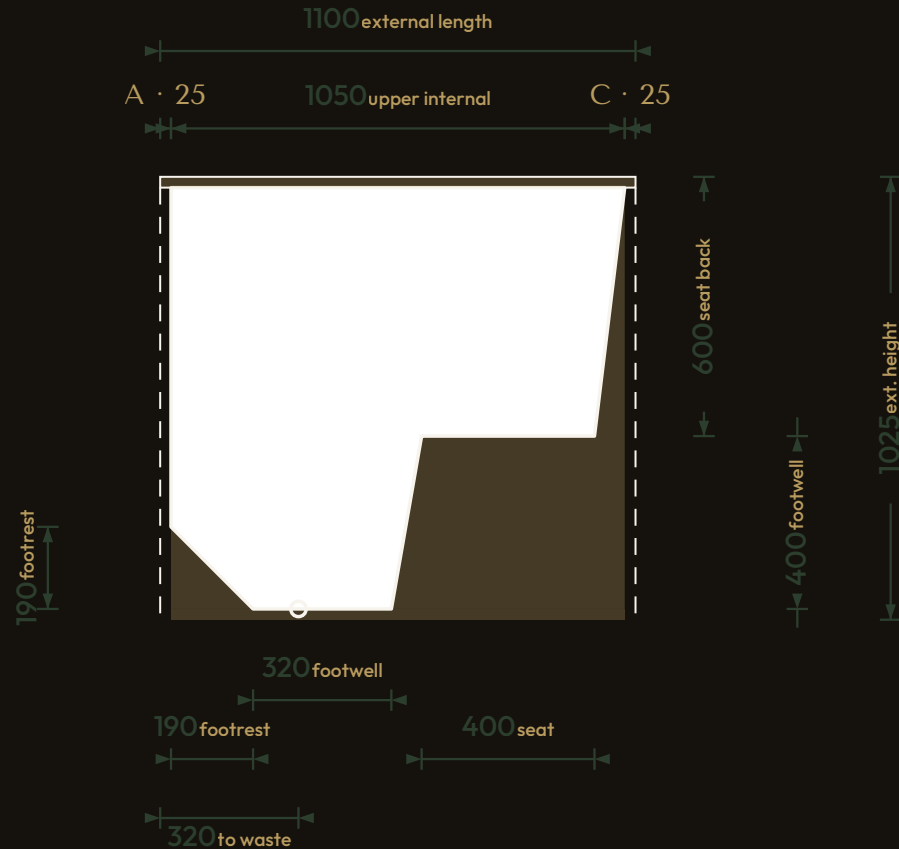

# Omnitub Seated 1100 × 700

1100 × 700 × 1025 mm

1000 mm internal soaking depth · 1025 mm external height

Hand-built Omnigel® · white in stock · any colour made to order · self-levelling feet · 30-year warranty

### Specification

DIMENSIONS	1100 × 700 × 1025 mm
INTERNAL DEPTH	1000 mm
EXTERNAL HEIGHT	1025 mm
SOAK DEPTH	1000 mm to the internal floor · 925 mm to the overflow
OPENING (INTERNAL)	1050 × 650 mm
BASE (INTERNAL)	550 mm wide at the foot · compound taper
SEAT	400 mm deep · surface 600 mm below the rim · 400 mm footwell below
DRY WEIGHT	35 kg (empty)
FLANGES	4 × 25 mm (A/B/C/D)
VERTICAL FLANGE	25 mm
TAPER	compound · 25 mm/side per stage (650 → 600 → 550)
CORNER RADIUS	~27.5 mm internal
WASTE	∅ 52 mm (1½" BSP) hole
MATERIAL	Hand-built Omnigel® · 7-layer built-up system · hand-polished
COLOUR	Any colour · through-coloured Omnigel, never painted on
INSTALLATION	Above-floor, fully supported & dead level · or undermounted, overmounted, inset, part-submerged or raised
DELIVERY	Free UK Mainland Named Day Delivery · international to 220+ countries
WARRANTY	30-year
MADE IN	Somerset, United Kingdom

FOR INSTALLATION

END PROFILE · footwell

SIDE PROFILE · seat + footwell

25 mm vertical flange · compound taper to 25 mm/side per stage · 25 mm full-width built-in base · all dimensions in mm

Note · the base falls to the waste — set the tub dead level on mortar, packers or foam. Water and fill levels are personal to each soak — see the Soak Calculator on [omnitub.co.uk](http://omnitub.co.uk).