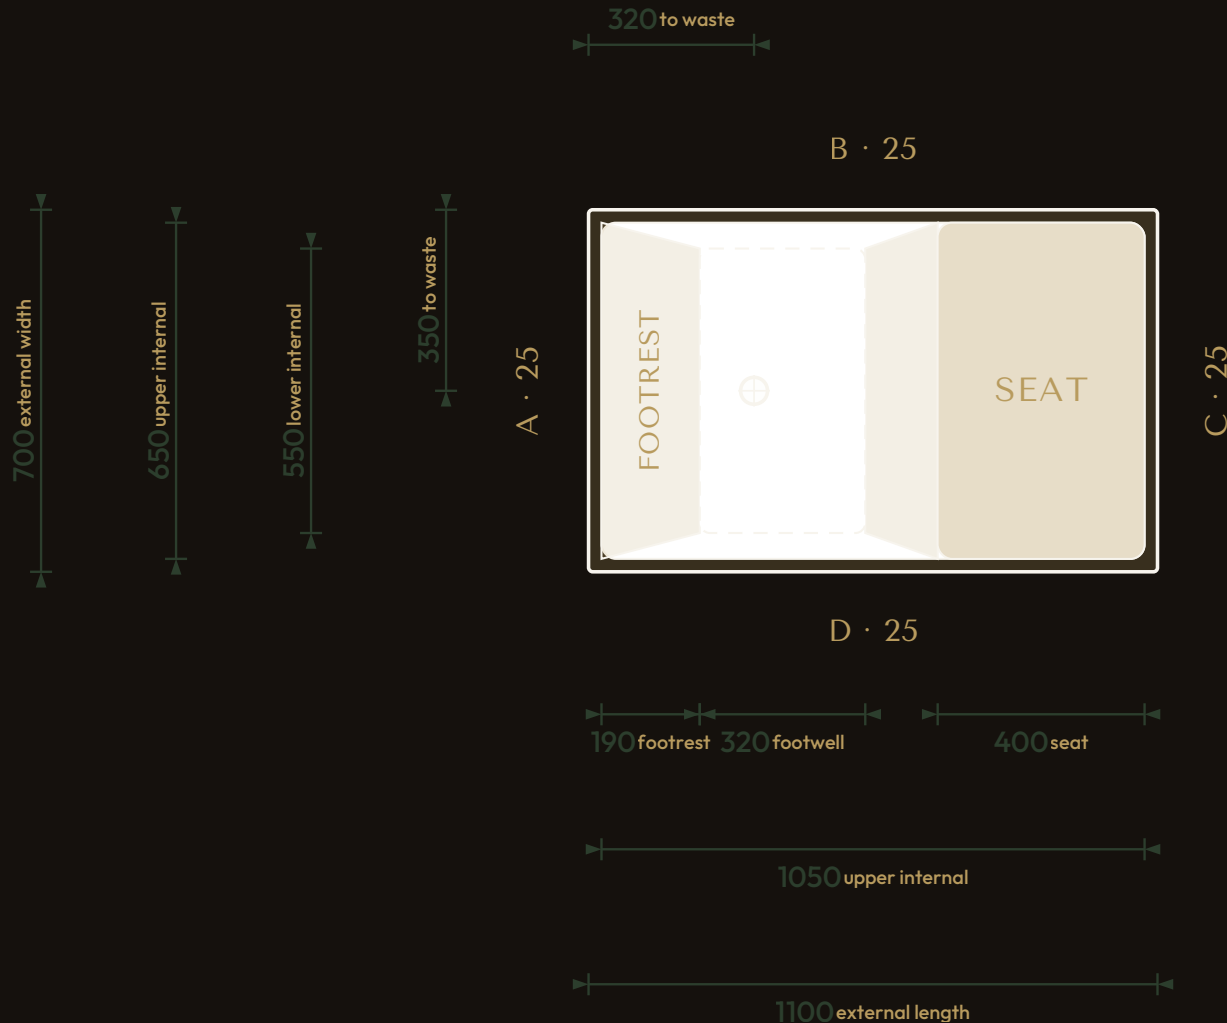

# Omnitub Seated 1100 × 700

1100 × 700 × 1025 mm

1000 mm internal soaking depth · 1025 mm external height

Hand-built Omnigel® · white in stock · any colour made to order · self-levelling feet · 30-year warranty

## VIEWED FROM ABOVE

### Specification

DIMENSIONS	1100 × 700 × 1025 mm
INTERNAL DEPTH	1000 mm
EXTERNAL HEIGHT	1025 mm
SOAK DEPTH	1000 mm to the internal floor · 925 mm to the overflow
OPENING (INTERNAL)	1050 × 650 mm
BASE (INTERNAL)	550 mm wide at the foot · compound taper
SEAT	400 mm deep · surface 600 mm below the rim · 400 mm footwell below
DRY WEIGHT	35 kg (empty)
FLANGES	4 × 25 mm (A/B/C/D)
VERTICAL FLANGE	25 mm
TAPER	compound · 25 mm/side per stage (650 → 600 → 550)
CORNER RADIUS	~27.5 mm internal
WASTE	∅ 52 mm (1½" BSP) hole
MATERIAL	Hand-built Omnigel® · 7-layer built-up system · hand-polished
COLOUR	Any colour · through-coloured Omnigel, never painted on
INSTALLATION	Above-floor, fully supported & dead level · or undermounted, overmounted, inset, part-submerged or raised
DELIVERY	Free UK Mainland Named Day Delivery · international to 220+ countries
WARRANTY	30-year
MADE IN	Somerset, United Kingdom

FOR INSTALLATION

END PROFILE · footwell

SIDE PROFILE · seat + footwell

25 mm vertical flange · compound taper to 25 mm/side per stage · 25 mm full-width built-in base · all dimensions in mm

Note · the base falls to the waste — set the tub dead level on mortar, packers or foam. Water and fill levels are personal to each soak — see the Soak Calculator on [omnitub.co.uk](http://omnitub.co.uk).