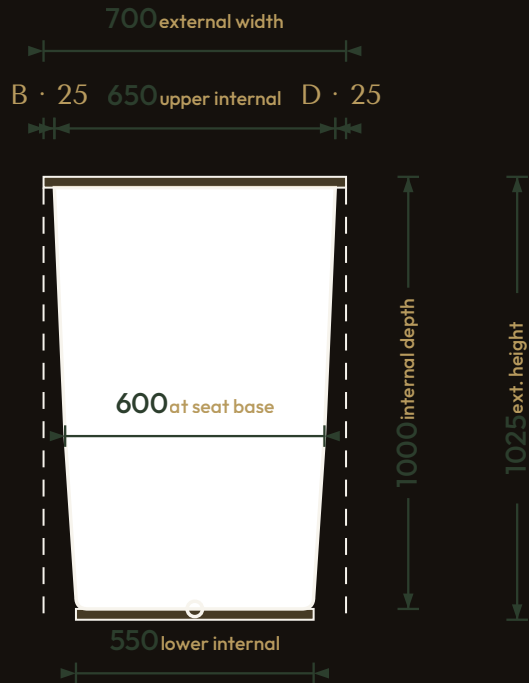

# Omnitub Seated 1100 × 700

1100 × 700 × 1025 mm

1000 mm internal soaking depth · 1025 mm external height

Hand-built Omnigel® · white in stock · any colour made to order · self-levelling feet · 30-year warranty

## VIEWED FROM ABOVE

### Specification

DIMENSIONS	1100 × 700 × 1025 mm
INTERNAL DEPTH	1000 mm
EXTERNAL HEIGHT	1025 mm
SOAK DEPTH	1000 mm to the internal floor · 925 mm to the overflow
OPENING (INTERNAL)	1050 × 650 mm
BASE (INTERNAL)	550 mm wide at the foot · compound taper
SEAT	400 mm deep · surface 600 mm below the rim · 400 mm footwell below
DRY WEIGHT	35 kg (empty)
FLANGES	4 × 25 mm (A/B/C/D)
VERTICAL FLANGE	25 mm
TAPER	compound · 25 mm/side per stage (650 → 600 → 550)
CORNER RADIUS	~27.5 mm internal
WASTE	∅ 52 mm (1½" BSP) hole
MATERIAL	Hand-built Omnigel® · 7-layer built-up system · hand-polished
COLOUR	Any colour · through-coloured Omnigel, never painted on
INSTALLATION	Above-floor, fully supported & dead level · or undermounted, overmounted, inset, part-submerged or raised
DELIVERY	Free UK Mainland Named Day Delivery · international to 220+ countries
WARRANTY	30-year
MADE IN	Somerset, United Kingdom

FOR INSTALLATION

END PROFILE · footwell

SIDE PROFILE · seat + footwell

25 mm vertical flange · compound taper to 25 mm/side per stage · 25 mm full-width built-in base · all dimensions in mm

Note · the base falls to the waste — set the tub dead level on mortar, packers or foam. Water and fill levels are personal to each soak — see the Soak Calculator on [omnitub.co.uk](http://omnitub.co.uk).