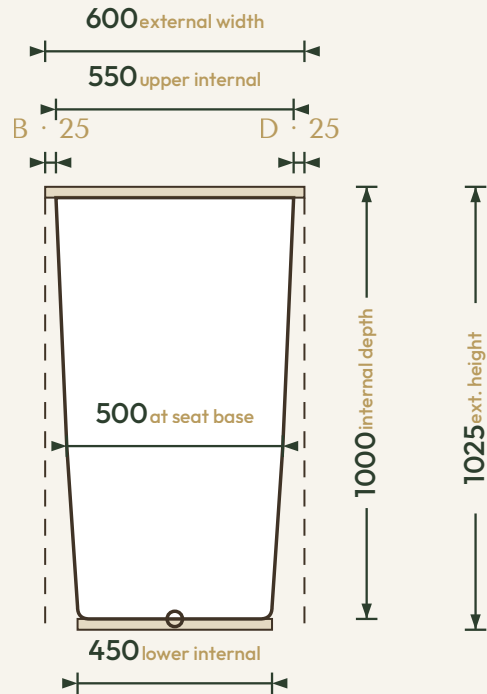

THE SEATED COLLECTION

Omnitub Seated 1100 × 600

1100 × 600 × 1025 mm

1000 mm internal soaking depth · 1025 mm external height

Hand-built Omnigel® · white in stock · any colour made to order · self-levelling feet · 30-year warranty

ORDER OR ASK US ANYTHING

ONLINE www.omnitub.co.uk

PHONE +44 1934 751 200

WHATSAPP +44 1934 751 200

EMAIL info@omnitub.co.uk

VIEWED FROM ABOVE

Specification

DIMENSIONS	1100 × 600 × 1025 mm
INTERNAL DEPTH	1000 mm
EXTERNAL HEIGHT	1025 mm
SOAK DEPTH	1000 mm to the internal floor · 925 mm to the overflow
OPENING (INTERNAL)	1050 × 550 mm
BASE (INTERNAL)	450 mm wide at the foot · compound taper
SEAT	400 mm deep · surface 600 mm below the rim · 400 mm footwell below
DRY WEIGHT	32 kg (empty)
FLANGES	4 × 25 mm (A/B/C/D)
VERTICAL FLANGE	25 mm
TAPER	compound · 25 mm/side per stage (550 → 500 → 450)
CORNER RADIUS	~27.5 mm internal
WASTE	∅ 52 mm (1½" BSP) hole
MATERIAL	Hand-built Omnigel® · 7-layer built-up system · hand-polished
COLOUR	Any colour · through-coloured Omnigel, never painted on
INSTALLATION	Above-floor, fully supported & dead level · or undermounted, overmounted, inset, part-submerged or raised
DELIVERY	Free UK Mainland Named Day Delivery · international to 220+ countries
WARRANTY	30-year
MADE IN	Somerset, United Kingdom

FOR INSTALLATION

END PROFILE · footwell

SIDE PROFILE · seat + footwell

25 mm vertical flange · compound taper to 25 mm/side per stage · 25 mm full-width built-in base · all dimensions in mm

Note · the base falls to the waste — set the tub dead level on mortar, packers or foam. Water and fill levels are personal to each soak — see the Soak Calculator on omnitub.co.uk.