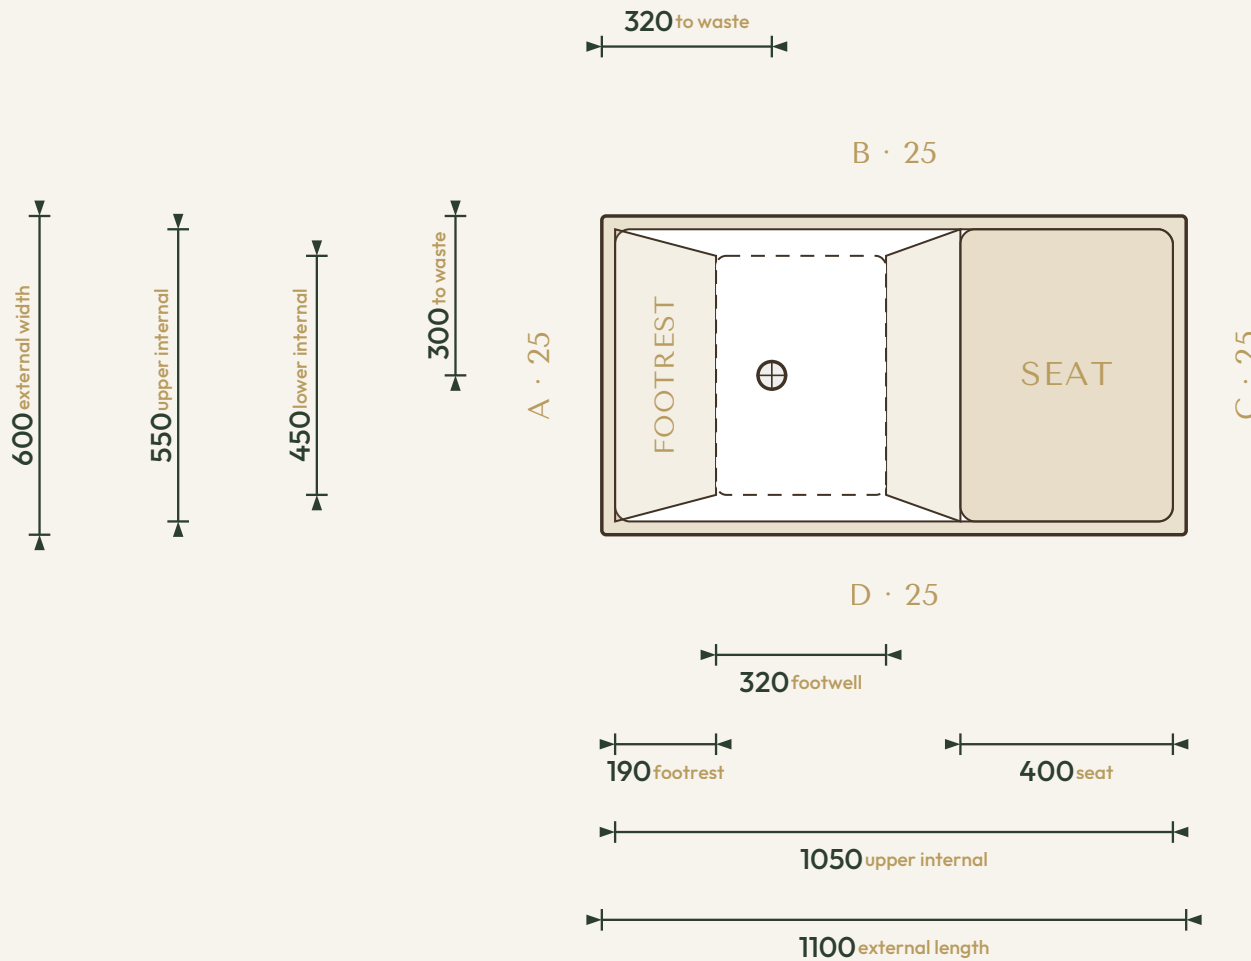

THE SEATED COLLECTION

Omnitub Seated 1100 × 600

1100 × 600 × 1025 mm

1000 mm internal soaking depth · 1025 mm external height

Hand-built Omnigel® · white in stock · any colour made to order · self-levelling feet · 30-year warranty

ORDER OR ASK US ANYTHING

ONLINE www.omnitub.co.uk

PHONE +44 1934 751 200

WHATSAPP +44 1934 751 200

EMAIL info@omnitub.co.uk

VIEWED FROM ABOVE

Specification

DIMENSIONS	1100 × 600 × 1025 mm
INTERNAL DEPTH	1000 mm
EXTERNAL HEIGHT	1025 mm
SOAK DEPTH	1000 mm to the internal floor · 925 mm to the overflow
OPENING (INTERNAL)	1050 × 550 mm
BASE (INTERNAL)	450 mm wide at the foot · compound taper
SEAT	400 mm deep · surface 600 mm below the rim · 400 mm footwell below
DRY WEIGHT	32 kg (empty)
FLANGES	4 × 25 mm (A/B/C/D)
VERTICAL FLANGE	25 mm
TAPER	compound · 25 mm/side per stage (550 → 500 → 450)
CORNER RADIUS	~27.5 mm internal
WASTE	∅ 52 mm (1½" BSP) hole
MATERIAL	Hand-built Omnigel® · 7-layer built-up system · hand-polished
COLOUR	Any colour · through-coloured Omnigel, never painted on
INSTALLATION	Above-floor, fully supported & dead level · or undermounted, overmounted, inset, part-submerged or raised
DELIVERY	Free UK Mainland Named Day Delivery · international to 220+ countries
WARRANTY	30-year
MADE IN	Somerset, United Kingdom

FOR INSTALLATION

END PROFILE · footwell

SIDE PROFILE · seat + footwell

25 mm vertical flange · compound taper to 25 mm/side per stage · 25 mm full-width built-in base · all dimensions in mm

Note · the base falls to the waste — set the tub dead level on mortar, packers or foam. Water and fill levels are personal to each soak — see the Soak Calculator on omnitub.co.uk.