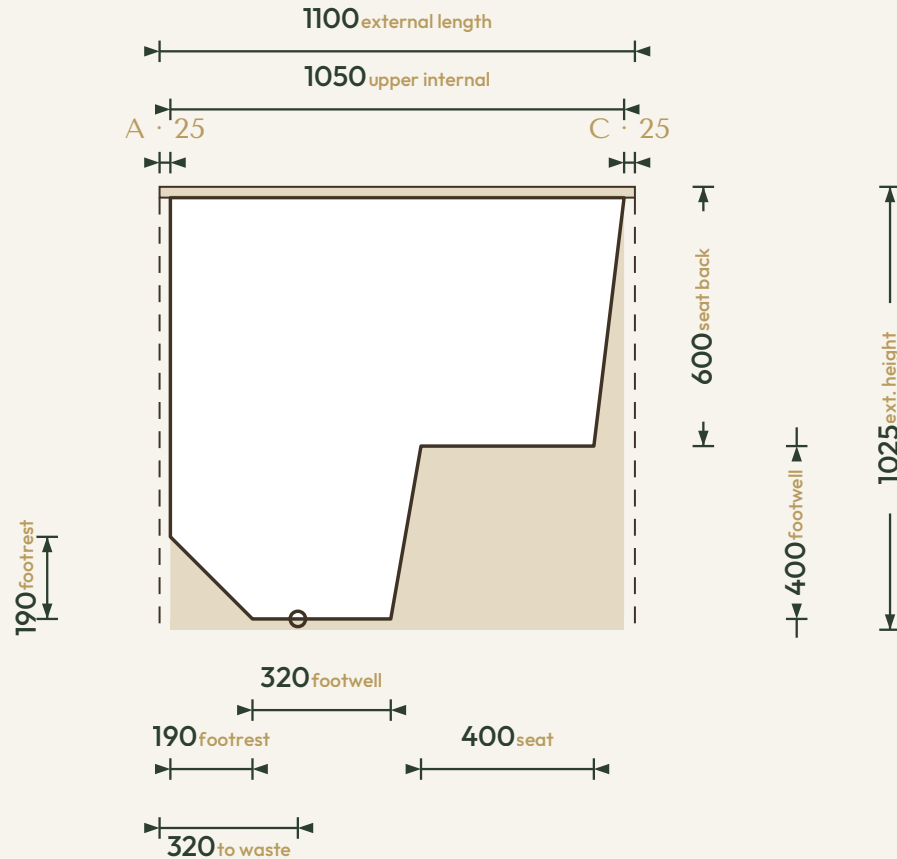

THE SEATED COLLECTION

Omnitub Seated 1100 × 600

1100 × 600 × 1025 mm

1000 mm internal soaking depth · 1025 mm external height

Hand-built Omnigel® · white in stock · any colour made to order · self-levelling feet · 30-year warranty

ORDER OR ASK US ANYTHING

ONLINE www.omnitub.co.uk

PHONE +44 1934 751 200

WHATSAPP +44 1934 751 200

EMAIL info@omnitub.co.uk

VIEWED FROM ABOVE

Specification

DIMENSIONS	1100 × 600 × 1025 mm
INTERNAL DEPTH	1000 mm
EXTERNAL HEIGHT	1025 mm
SOAK DEPTH	1000 mm to the internal floor · 925 mm to the overflow
OPENING (INTERNAL)	1050 × 550 mm
BASE (INTERNAL)	450 mm wide at the foot · compound taper
SEAT	400 mm deep · surface 600 mm below the rim · 400 mm footwell below
DRY WEIGHT	32 kg (empty)
FLANGES	4 × 25 mm (A/B/C/D)
VERTICAL FLANGE	25 mm
TAPER	compound · 25 mm/side per stage (550 → 500 → 450)
CORNER RADIUS	~27.5 mm internal
WASTE	∅ 52 mm (1½" BSP) hole
MATERIAL	Hand-built Omnigel® · 7-layer built-up system · hand-polished
COLOUR	Any colour · through-coloured Omnigel, never painted on
INSTALLATION	Above-floor, fully supported & dead level · or undermounted, overmounted, inset, part-submerged or raised
DELIVERY	Free UK Mainland Named Day Delivery · international to 220+ countries
WARRANTY	30-year
MADE IN	Somerset, United Kingdom

FOR INSTALLATION

END PROFILE · footwell

SIDE PROFILE · seat + footwell

25 mm vertical flange · compound taper to 25 mm/side per stage · 25 mm full-width built-in base · all dimensions in mm

Note · the base falls to the waste — set the tub dead level on mortar, packers or foam. Water and fill levels are personal to each soak — see the Soak Calculator on omnitub.co.uk.

WORKSHOP Unit 5 Batch Business Park, Lympsham, BS24 0ES

White is always in stock; every colour is made to order. Self-levelling feet supplied.
Every Omnitub is hand built in Somerset from our 7-layer Omnigel® built-up system,
backed by a 30-year warranty.