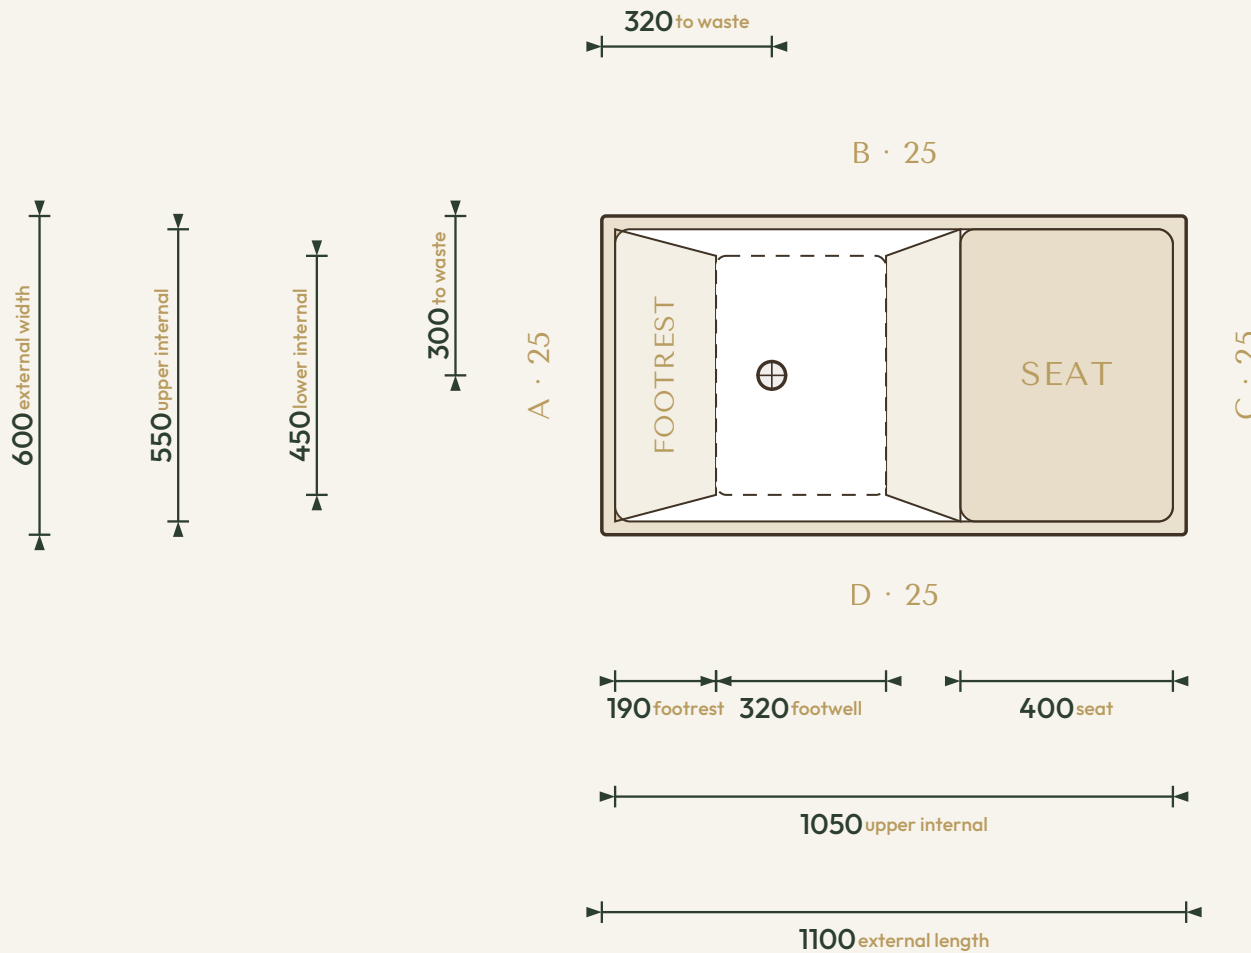

THE SEATED COLLECTION

Omnitub Seated 1100 × 600

1100 × 600 × 1025 mm

1000 mm internal soaking depth · 1025 mm external height

Hand-built Omnigel® · white in stock · any colour made to order · self-levelling feet · 30-year warranty

ORDER OR ASK US ANYTHING

ONLINE www.omnitub.co.uk

PHONE +44 1934 751 200

WHATSAPP +44 1934 751 200

EMAIL info@omnitub.co.uk

VIEWED FROM ABOVE

Specification

DIMENSIONS	1100 × 600 × 1025 mm
INTERNAL DEPTH	1000 mm
EXTERNAL HEIGHT	1025 mm
SOAK DEPTH	1000 mm to the internal floor · 925 mm to the overflow
OPENING (INTERNAL)	1050 × 550 mm
BASE (INTERNAL)	450 mm wide at the foot · compound taper
SEAT	400 mm deep · surface 600 mm below the rim · 400 mm footwell below
DRY WEIGHT	32 kg (empty)
FLANGES	4 × 25 mm (A/B/C/D)
VERTICAL FLANGE	25 mm
TAPER	compound · 25 mm/side per stage (550 → 500 → 450)
CORNER RADIUS	~27.5 mm internal
WASTE	∅ 52 mm (1½" BSP) hole
MATERIAL	Hand-built Omnigel® · 7-layer built-up system · hand-polished
COLOUR	Any colour · through-coloured Omnigel, never painted on
INSTALLATION	Above-floor, fully supported & dead level · or undermounted, overmounted, inset, part-submerged or raised
DELIVERY	Free UK Mainland Named Day Delivery · international to 220+ countries
WARRANTY	30-year
MADE IN	Somerset, United Kingdom

FOR INSTALLATION

END PROFILE · footwell

SIDE PROFILE · seat + footwell

25 mm vertical flange · compound taper to 25 mm/side per stage · 25 mm full-width built-in base · all dimensions in mm

Note · the base falls to the waste — set the tub dead level on mortar, packers or foam. Water and fill levels are personal to each soak — see the Soak Calculator on omnitub.co.uk.