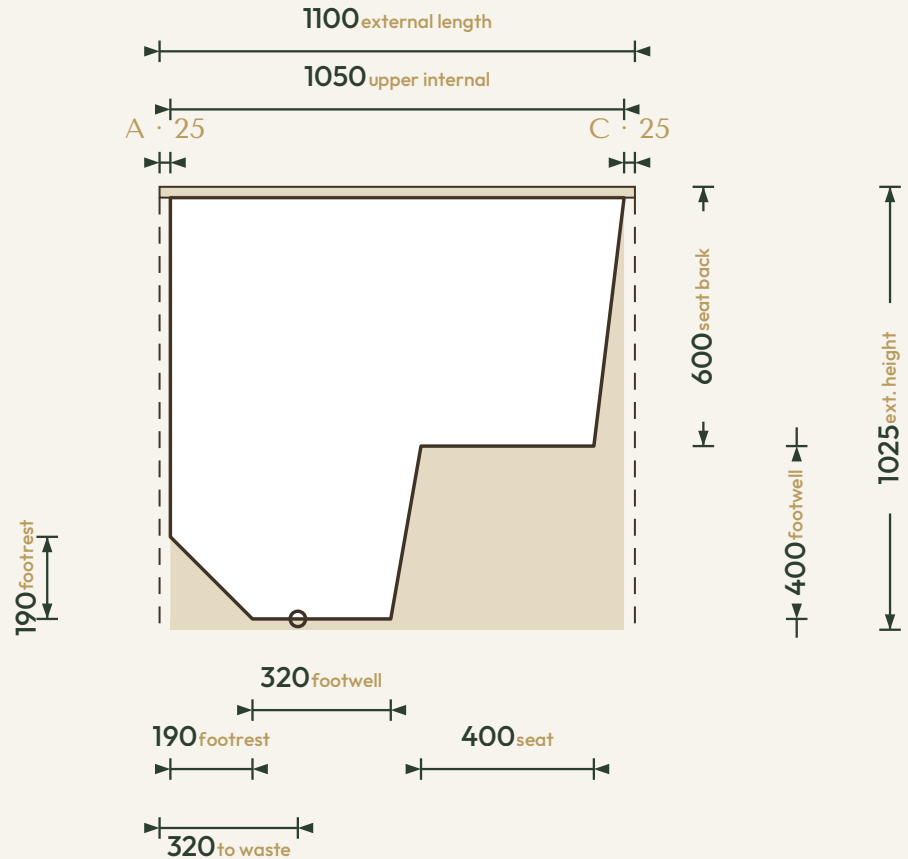

THE SEATED COLLECTION

Omnitub Seated 1100 × 600

1100 × 600 × 1025 mm

1000 mm internal soaking depth · 1025 mm external height

Hand-built Omnigel® · white in stock · any colour made to order · self-levelling feet · 30-year warranty

ORDER OR ASK US ANYTHING

ONLINE www.omnitub.co.uk

PHONE +44 1934 751 200

WHATSAPP +44 1934 751 200

EMAIL info@omnitub.co.uk

VIEWED FROM ABOVE

Specification

DIMENSIONS	1100 × 600 × 1025 mm
INTERNAL DEPTH	1000 mm
EXTERNAL HEIGHT	1025 mm
SOAK DEPTH	1000 mm to the internal floor · 925 mm to the overflow
OPENING (INTERNAL)	1050 × 550 mm
BASE (INTERNAL)	450 mm wide at the foot · compound taper
SEAT	400 mm deep · surface 600 mm below the rim · 400 mm footwell below
DRY WEIGHT	32 kg (empty)
FLANGES	4 × 25 mm (A/B/C/D)
VERTICAL FLANGE	25 mm
TAPER	compound · 25 mm/side per stage (550 → 500 → 450)
CORNER RADIUS	~27.5 mm internal
WASTE	∅ 52 mm (1½" BSP) hole
MATERIAL	Hand-built Omnigel® · 7-layer built-up system · hand-polished
COLOUR	Any colour · through-coloured Omnigel, never painted on
INSTALLATION	Above-floor, fully supported & dead level · or undermounted, overmounted, inset, part-submerged or raised
DELIVERY	Free UK Mainland Named Day Delivery · international to 220+ countries
WARRANTY	30-year
MADE IN	Somerset, United Kingdom

FOR INSTALLATION

END PROFILE · footwell

SIDE PROFILE · seat + footwell

25 mm vertical flange · compound taper to 25 mm/side per stage · 25 mm full-width built-in base · all dimensions in mm

Note · the base falls to the waste — set the tub dead level on mortar, packers or foam. Water and fill levels are personal to each soak — see the Soak Calculator on omnitub.co.uk.