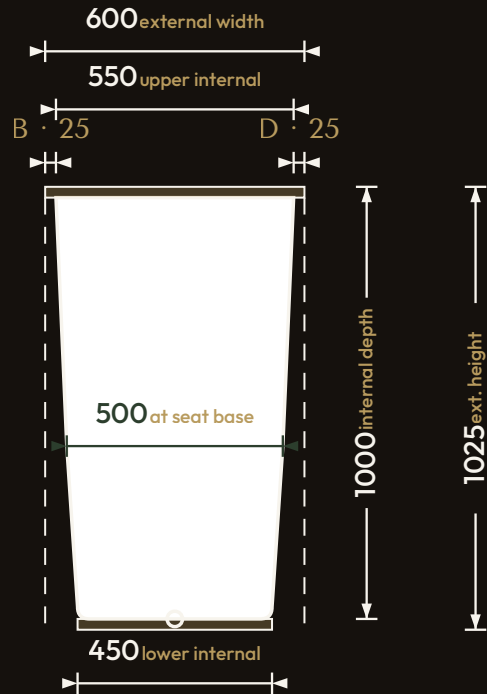

# Omnitub Seated 1100 × 600

1100 × 600 × 1025 mm

1000 mm internal soaking depth · 1025 mm external height

Hand-built Omnigel® · white in stock · any colour made to order · self-levelling feet · 30-year warranty

## VIEWED FROM ABOVE

## Specification

DIMENSIONS	1100 × 600 × 1025 mm
INTERNAL DEPTH	1000 mm
EXTERNAL HEIGHT	1025 mm
SOAK DEPTH	1000 mm to the internal floor · 925 mm to the overflow
OPENING (INTERNAL)	1050 × 550 mm
BASE (INTERNAL)	450 mm wide at the foot · compound taper
SEAT	400 mm deep · surface 600 mm below the rim · 400 mm footwell below
DRY WEIGHT	32 kg (empty)
FLANGES	4 × 25 mm (A/B/C/D)
VERTICAL FLANGE	25 mm
TAPER	compound · 25 mm/side per stage (550 → 500 → 450)
CORNER RADIUS	~27.5 mm internal
WASTE	∅ 52 mm (1½" BSP) hole
MATERIAL	Hand-built Omnigel® · 7-layer built-up system · hand-polished
COLOUR	Any colour · through-coloured Omnigel, never painted on
INSTALLATION	Above-floor, fully supported & dead level · or undermounted, overmounted, inset, part-submerged or raised
DELIVERY	Free UK Mainland Named Day Delivery · international to 220+ countries
WARRANTY	30-year
MADE IN	Somerset, United Kingdom

FOR INSTALLATION

END PROFILE · footwell

SIDE PROFILE · seat + footwell

25 mm vertical flange · compound taper to 25 mm/side per stage · 25 mm full-width built-in base · all dimensions in mm

Note · the base falls to the waste — set the tub dead level on mortar, packers or foam. Water and fill levels are personal to each soak — see the Soak Calculator on [omnitub.co.uk](http://omnitub.co.uk).