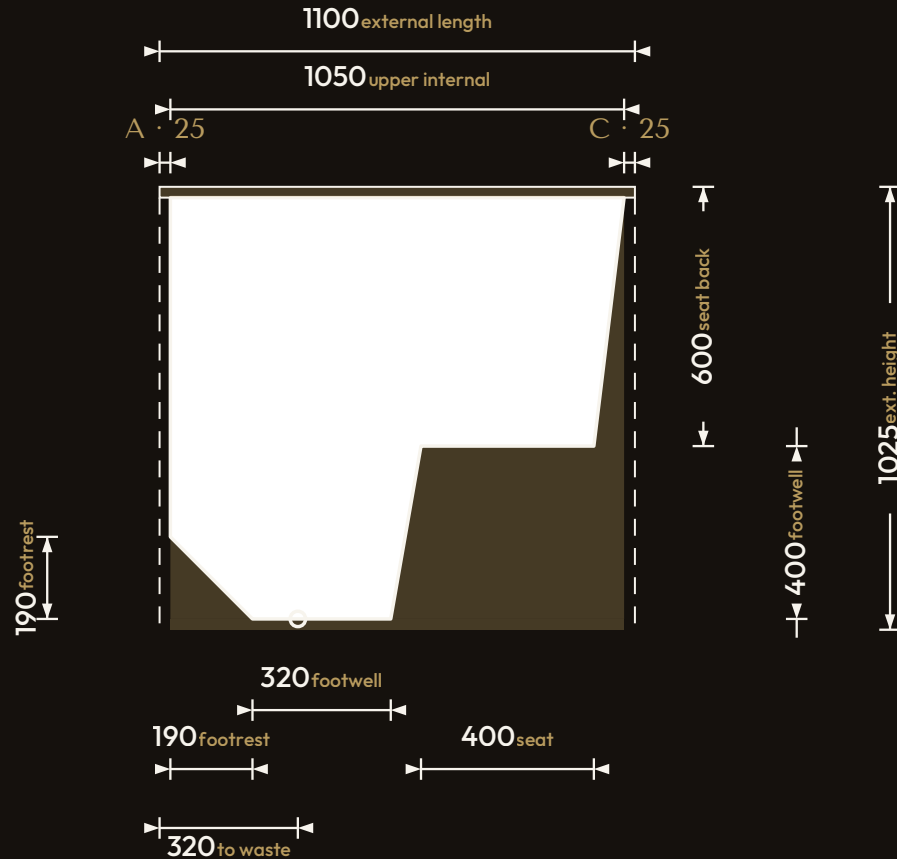

# Omnitub Seated 1100 × 600

1100 × 600 × 1025 mm

1000 mm internal soaking depth · 1025 mm external height

Hand-built Omnigel® · white in stock · any colour made to order · self-levelling feet · 30-year warranty

## VIEWED FROM ABOVE

## Specification

DIMENSIONS	1100 × 600 × 1025 mm
INTERNAL DEPTH	1000 mm
EXTERNAL HEIGHT	1025 mm
SOAK DEPTH	1000 mm to the internal floor · 925 mm to the overflow
OPENING (INTERNAL)	1050 × 550 mm
BASE (INTERNAL)	450 mm wide at the foot · compound taper
SEAT	400 mm deep · surface 600 mm below the rim · 400 mm footwell below
DRY WEIGHT	32 kg (empty)
FLANGES	4 × 25 mm (A/B/C/D)
VERTICAL FLANGE	25 mm
TAPER	compound · 25 mm/side per stage (550 → 500 → 450)
CORNER RADIUS	~27.5 mm internal
WASTE	∅ 52 mm (1½" BSP) hole
MATERIAL	Hand-built Omnigel® · 7-layer built-up system · hand-polished
COLOUR	Any colour · through-coloured Omnigel, never painted on
INSTALLATION	Above-floor, fully supported & dead level · or undermounted, overmounted, inset, part-submerged or raised
DELIVERY	Free UK Mainland Named Day Delivery · international to 220+ countries
WARRANTY	30-year
MADE IN	Somerset, United Kingdom

FOR INSTALLATION

END PROFILE · footwell

SIDE PROFILE · seat + footwell

25 mm vertical flange · compound taper to 25 mm/side per stage · 25 mm full-width built-in base · all dimensions in mm

Note · the base falls to the waste — set the tub dead level on mortar, packers or foam. Water and fill levels are personal to each soak — see the Soak Calculator on [omnitub.co.uk](http://omnitub.co.uk).