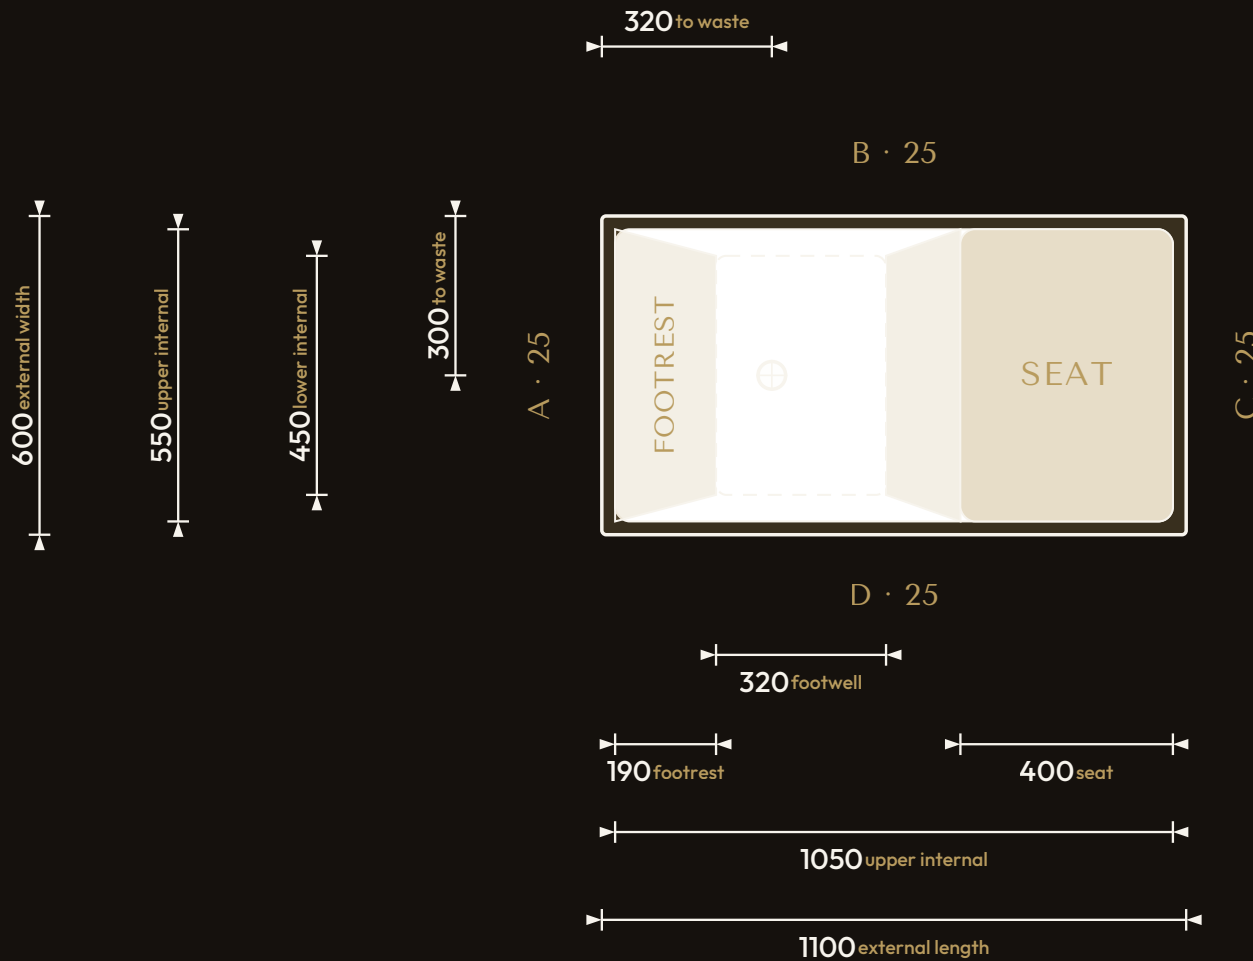

# Omnitub Seated 1100 × 600

1100 × 600 × 1025 mm

1000 mm internal soaking depth · 1025 mm external height

Hand-built Omnigel® · white in stock · any colour made to order · self-levelling feet · 30-year warranty

## VIEWED FROM ABOVE

## Specification

DIMENSIONS	1100 × 600 × 1025 mm
INTERNAL DEPTH	1000 mm
EXTERNAL HEIGHT	1025 mm
SOAK DEPTH	1000 mm to the internal floor · 925 mm to the overflow
OPENING (INTERNAL)	1050 × 550 mm
BASE (INTERNAL)	450 mm wide at the foot · compound taper
SEAT	400 mm deep · surface 600 mm below the rim · 400 mm footwell below
DRY WEIGHT	32 kg (empty)
FLANGES	4 × 25 mm (A/B/C/D)
VERTICAL FLANGE	25 mm
TAPER	compound · 25 mm/side per stage (550 → 500 → 450)
CORNER RADIUS	~27.5 mm internal
WASTE	∅ 52 mm (1½" BSP) hole
MATERIAL	Hand-built Omnigel® · 7-layer built-up system · hand-polished
COLOUR	Any colour · through-coloured Omnigel, never painted on
INSTALLATION	Above-floor, fully supported & dead level · or undermounted, overmounted, inset, part-submerged or raised
DELIVERY	Free UK Mainland Named Day Delivery · international to 220+ countries
WARRANTY	30-year
MADE IN	Somerset, United Kingdom

FOR INSTALLATION

END PROFILE · footwell

SIDE PROFILE · seat + footwell

25 mm vertical flange · compound taper to 25 mm/side per stage · 25 mm full-width built-in base · all dimensions in mm

Note · the base falls to the waste — set the tub dead level on mortar, packers or foam. Water and fill levels are personal to each soak — see the Soak Calculator on [omnitub.co.uk](http://omnitub.co.uk).