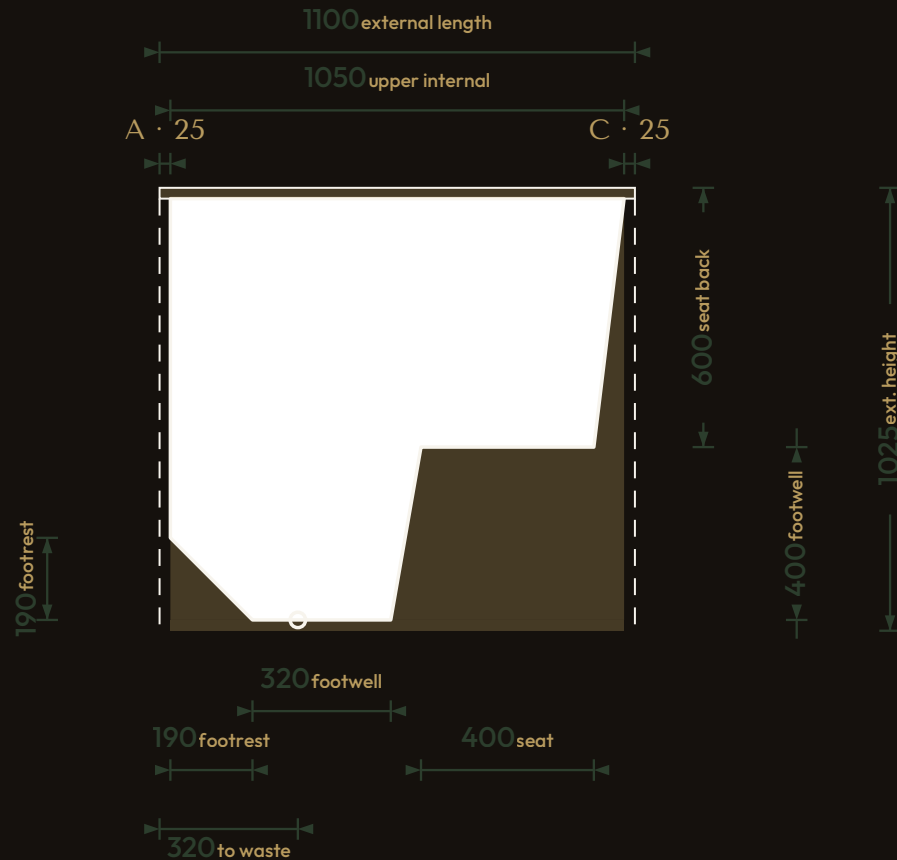

THE SEATED COLLECTION

Omnitub Seated 1100 × 600

1100 × 600 × 1025 mm

1000 mm internal soaking depth · 1025 mm external height

Hand-built Omnigel® · white in stock · any colour made to order · self-levelling feet · 30-year warranty

ORDER OR ASK US ANYTHING

ONLINE www.omnitub.co.uk

PHONE +44 1934 751 200

WHATSAPP +44 1934 751 200

EMAIL info@omnitub.co.uk

VIEWED FROM ABOVE

Specification

DIMENSIONS	1100 × 600 × 1025 mm
INTERNAL DEPTH	1000 mm
EXTERNAL HEIGHT	1025 mm
SOAK DEPTH	1000 mm to the internal floor · 925 mm to the overflow
OPENING (INTERNAL)	1050 × 550 mm
BASE (INTERNAL)	450 mm wide at the foot · compound taper
SEAT	400 mm deep · surface 600 mm below the rim · 400 mm footwell below
DRY WEIGHT	32 kg (empty)
FLANGES	4 × 25 mm (A/B/C/D)
VERTICAL FLANGE	25 mm
TAPER	compound · 25 mm/side per stage (550 → 500 → 450)
CORNER RADIUS	~27.5 mm internal
WASTE	∅ 52 mm (1½" BSP) hole
MATERIAL	Hand-built Omnigel® · 7-layer built-up system · hand-polished
COLOUR	Any colour · through-coloured Omnigel, never painted on
INSTALLATION	Above-floor, fully supported & dead level · or undermounted, overmounted, inset, part-submerged or raised
DELIVERY	Free UK Mainland Named Day Delivery · international to 220+ countries
WARRANTY	30-year
MADE IN	Somerset, United Kingdom

FOR INSTALLATION

END PROFILE · footwell

SIDE PROFILE · seat + footwell

25 mm vertical flange · compound taper to 25 mm/side per stage · 25 mm full-width built-in base · all dimensions in mm

Note · the base falls to the waste — set the tub dead level on mortar, packers or foam. Water and fill levels are personal to each soak — see the Soak Calculator on omnitub.co.uk.