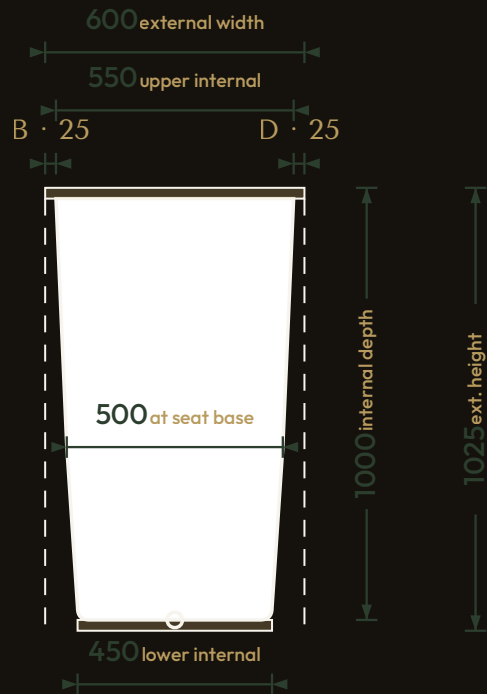

THE SEATED COLLECTION

Omnitub Seated 1100 × 600

1100 × 600 × 1025 mm

1000 mm internal soaking depth · 1025 mm external height

Hand-built Omnigel® · white in stock · any colour made to order · self-levelling feet · 30-year warranty

ORDER OR ASK US ANYTHING

ONLINE www.omnitub.co.uk

PHONE +44 1934 751 200

WHATSAPP +44 1934 751 200

EMAIL info@omnitub.co.uk

VIEWED FROM ABOVE

Specification

DIMENSIONS	1100 × 600 × 1025 mm
INTERNAL DEPTH	1000 mm
EXTERNAL HEIGHT	1025 mm
SOAK DEPTH	1000 mm to the internal floor · 925 mm to the overflow
OPENING (INTERNAL)	1050 × 550 mm
BASE (INTERNAL)	450 mm wide at the foot · compound taper
SEAT	400 mm deep · surface 600 mm below the rim · 400 mm footwell below
DRY WEIGHT	32 kg (empty)
FLANGES	4 × 25 mm (A/B/C/D)
VERTICAL FLANGE	25 mm
TAPER	compound · 25 mm/side per stage (550 → 500 → 450)
CORNER RADIUS	~27.5 mm internal
WASTE	∅ 52 mm (1½" BSP) hole
MATERIAL	Hand-built Omnigel® · 7-layer built-up system · hand-polished
COLOUR	Any colour · through-coloured Omnigel, never painted on
INSTALLATION	Above-floor, fully supported & dead level · or undermounted, overmounted, inset, part-submerged or raised
DELIVERY	Free UK Mainland Named Day Delivery · international to 220+ countries
WARRANTY	30-year
MADE IN	Somerset, United Kingdom

FOR INSTALLATION

END PROFILE · footwell

SIDE PROFILE · seat + footwell

25 mm vertical flange · compound taper to 25 mm/side per stage · 25 mm full-width built-in base · all dimensions in mm

Note · the base falls to the waste — set the tub dead level on mortar, packers or foam. Water and fill levels are personal to each soak — see the Soak Calculator on omnitub.co.uk.