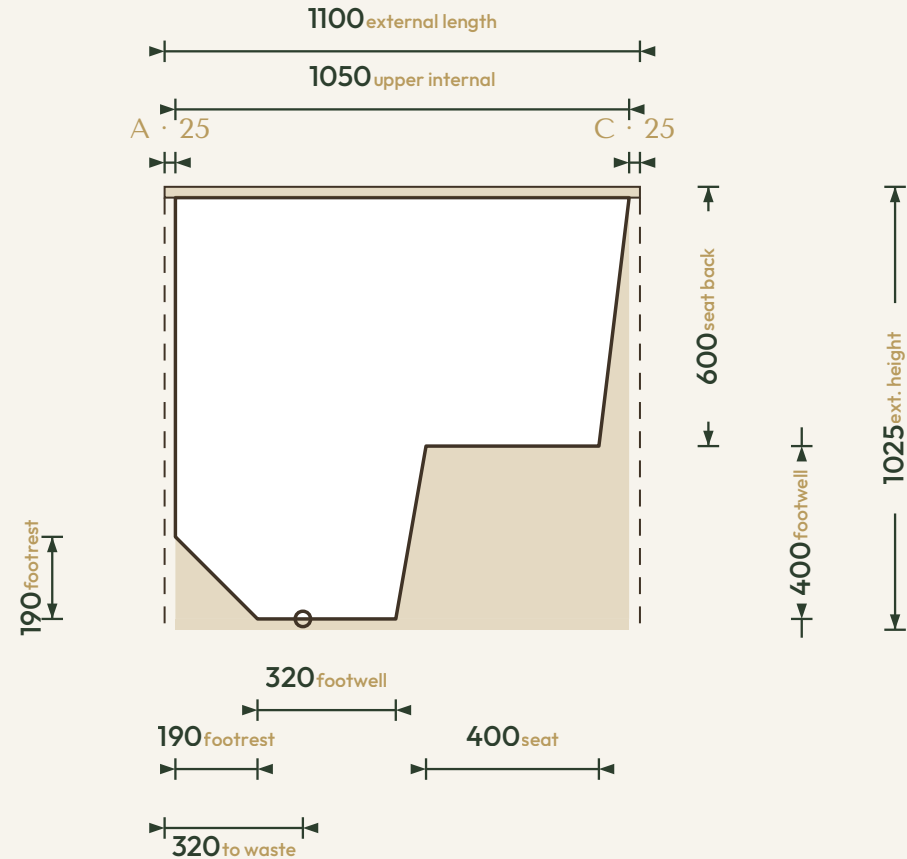

# Omnitub Seated 1100 × 1100

**1100 × 1100 × 1025 mm**

**1000 mm internal soaking depth · 1025 mm external height**

Hand-built Omnigel® · white in stock · any colour made to order · self-levelling feet · 30-year warranty

DIMENSIONS	1100 × 1100 × 1025 mm
INTERNAL DEPTH	1000 mm
EXTERNAL HEIGHT	1025 mm
SOAK DEPTH	1000 mm to the internal floor · 925 mm to the overflow
OPENING (INTERNAL)	1050 × 1050 mm
BASE (INTERNAL)	950 mm wide at the foot · compound taper
SEAT	400 mm deep · surface 600 mm below the rim · 400 mm footwell below
DRY WEIGHT	43.5 kg (empty)
FLANGES	4 × 25 mm (A/B/C/D)
VERTICAL FLANGE	25 mm
TAPER	compound · 25 mm/side per stage (1050 → 1000 → 950)
CORNER RADIUS	~27.5 mm internal
WASTE	∅ 52 mm (1½" BSP) hole
MATERIAL	Hand-built Omnigel® · 7-layer built-up system · hand-polished
COLOUR	Any colour · through-coloured Omnigel, never painted on
INSTALLATION	Above-floor, fully supported & dead level · or undermounted, overmounted, inset, part-submerged or raised
DELIVERY	Free UK Mainland Named Day Delivery · international to 220+ countries
WARRANTY	30-year
MADE IN	Somerset, United Kingdom

FOR INSTALLATION

END PROFILE · footwell

SIDE PROFILE · seat + footwell

25 mm vertical flange · compound taper to 25 mm/side per stage · 25 mm full-width built-in base · all dimensions in mm

Note · the base falls to the waste — set the tub dead level on mortar, packers or foam. Water and fill levels are personal to each soak — see the Soak Calculator on [omnitub.co.uk](http://omnitub.co.uk).