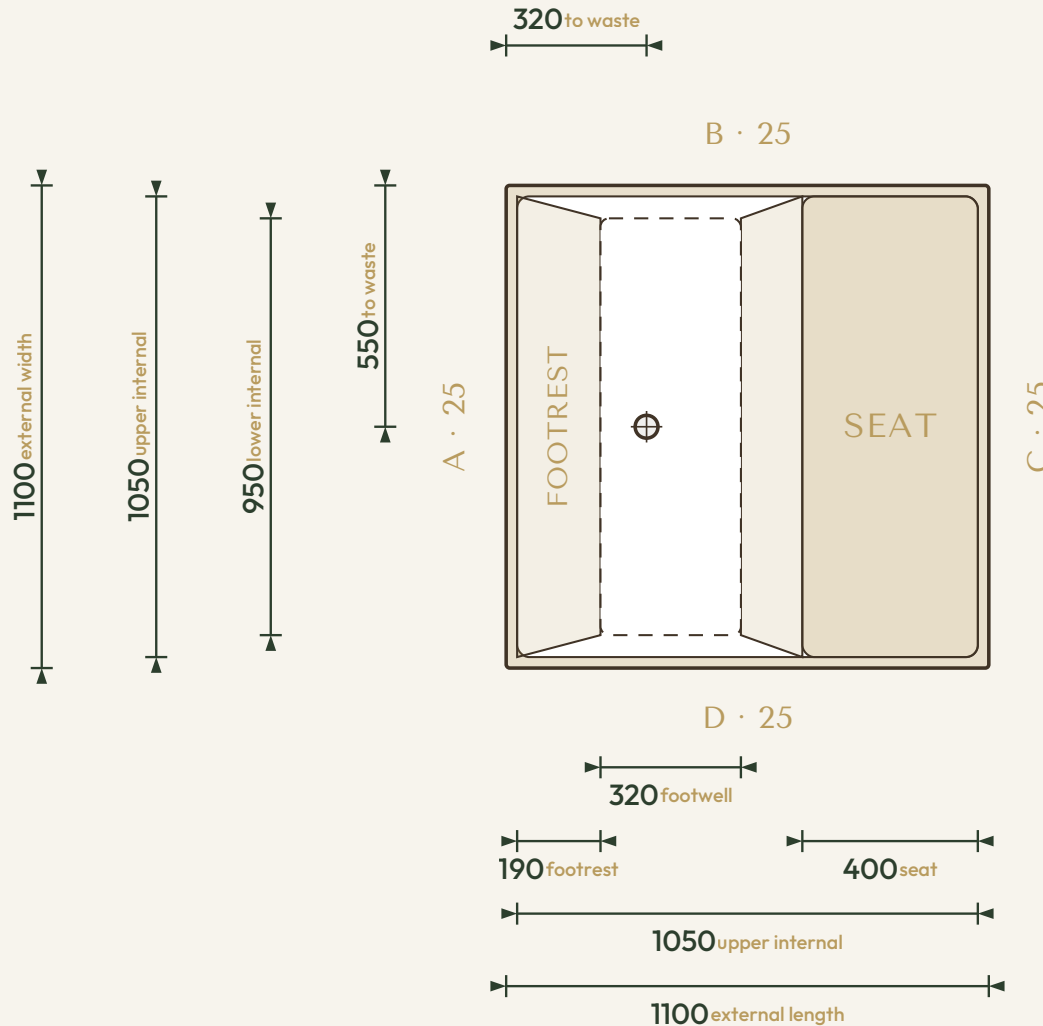

VIEWED FROM ABOVE

Specification

DIMENSIONS	1100 × 1100 × 1025 mm
INTERNAL DEPTH	1000 mm
EXTERNAL HEIGHT	1025 mm
SOAK DEPTH	1000 mm to the internal floor · 925 mm to the overflow
OPENING (INTERNAL)	1050 × 1050 mm
BASE (INTERNAL)	950 mm wide at the foot · compound taper
SEAT	400 mm deep · surface 600 mm below the rim · 400 mm footwell below
DRY WEIGHT	43.5 kg (empty)
FLANGES	4 × 25 mm (A/B/C/D)
VERTICAL FLANGE	25 mm
TAPER	compound · 25 mm/side per stage (1050 → 1000 → 950)
CORNER RADIUS	~27.5 mm internal
WASTE	∅ 52 mm (1½" BSP) hole
MATERIAL	Hand-built Omnigel® · 7-layer built-up system · hand-polished
COLOUR	Any colour · through-coloured Omnigel, never painted on
INSTALLATION	Above-floor, fully supported & dead level · or undermounted, overmounted, inset, part-submerged or raised
DELIVERY	Free UK Mainland Named Day Delivery · international to 220+ countries
WARRANTY	30-year
MADE IN	Somerset, United Kingdom