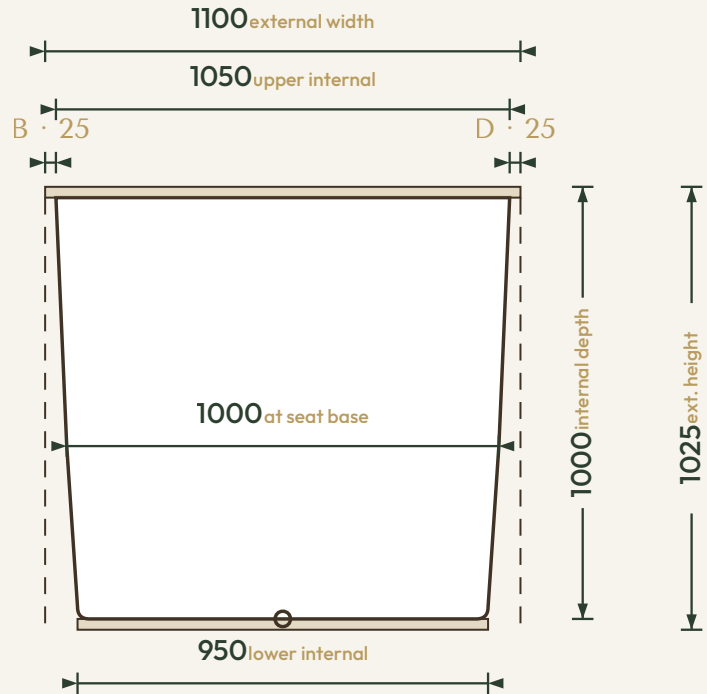

# Omnitub Seated 1100 × 1100

**1100 × 1100 × 1025 mm**

**1000 mm internal soaking depth · 1025 mm external height**

Hand-built Omnigel® · white in stock · any colour made to order · self-levelling feet · 30-year warranty

DIMENSIONS	1100 × 1100 × 1025 mm
INTERNAL DEPTH	1000 mm
EXTERNAL HEIGHT	1025 mm
SOAK DEPTH	1000 mm to the internal floor · 925 mm to the overflow
OPENING (INTERNAL)	1050 × 1050 mm
BASE (INTERNAL)	950 mm wide at the foot · compound taper
SEAT	400 mm deep · surface 600 mm below the rim · 400 mm footwell below
DRY WEIGHT	43.5 kg (empty)
FLANGES	4 × 25 mm (A/B/C/D)
VERTICAL FLANGE	25 mm
TAPER	compound · 25 mm/side per stage (1050 → 1000 → 950)
CORNER RADIUS	~27.5 mm internal
WASTE	∅ 52 mm (1½" BSP) hole
MATERIAL	Hand-built Omnigel® · 7-layer built-up system · hand-polished
COLOUR	Any colour · through-coloured Omnigel, never painted on
INSTALLATION	Above-floor, fully supported & dead level · or undermounted, overmounted, inset, part-submerged or raised
DELIVERY	Free UK Mainland Named Day Delivery · international to 220+ countries
WARRANTY	30-year
MADE IN	Somerset, United Kingdom

FOR INSTALLATION

END PROFILE · footwell

SIDE PROFILE · seat + footwell

25 mm vertical flange · compound taper to 25 mm/side per stage · 25 mm full-width built-in base · all dimensions in mm

Note · the base falls to the waste — set the tub dead level on mortar, packers or foam. Water and fill levels are personal to each soak — see the Soak Calculator on [omnitub.co.uk](http://omnitub.co.uk).