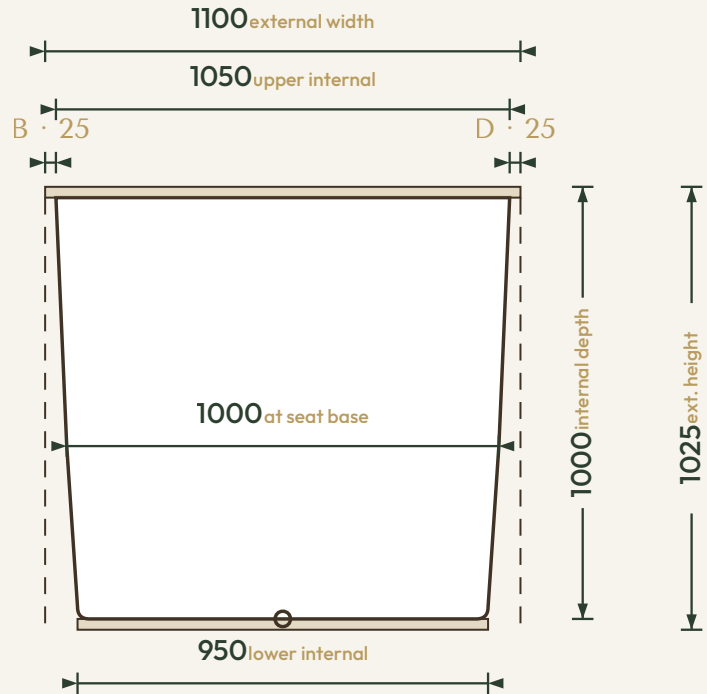

THE SEATED COLLECTION

Omnitub Seated 1100 × 1100

1100 × 1100 × 1025 mm

1000 mm internal soaking depth · 1025 mm external height

Hand-built Omnigel® · white in stock · any colour made to order · self-levelling feet · 30-year warranty

ORDER OR ASK US ANYTHING

ONLINE www.omnitub.co.uk

PHONE +44 1934 751 200

WHATSAPP +44 1934 751 200

EMAIL info@omnitub.co.uk

VIEWED FROM ABOVE

Specification

DIMENSIONS	1100 × 1100 × 1025 mm
INTERNAL DEPTH	1000 mm
EXTERNAL HEIGHT	1025 mm
SOAK DEPTH	1000 mm to the internal floor · 925 mm to the overflow
OPENING (INTERNAL)	1050 × 1050 mm
BASE (INTERNAL)	950 mm wide at the foot · compound taper
SEAT	400 mm deep · surface 600 mm below the rim · 400 mm footwell below
DRY WEIGHT	43.5 kg (empty)
FLANGES	4 × 25 mm (A/B/C/D)
VERTICAL FLANGE	25 mm
TAPER	compound · 25 mm/side per stage (1050 → 1000 → 950)
CORNER RADIUS	~27.5 mm internal
WASTE	∅ 52 mm (1½" BSP) hole
MATERIAL	Hand-built Omnigel® · 7-layer built-up system · hand-polished
COLOUR	Any colour · through-coloured Omnigel, never painted on
INSTALLATION	Above-floor, fully supported & dead level · or undermounted, overmounted, inset, part-submerged or raised
DELIVERY	Free UK Mainland Named Day Delivery · international to 220+ countries
WARRANTY	30-year
MADE IN	Somerset, United Kingdom

FOR INSTALLATION

END PROFILE · footwell

SIDE PROFILE · seat + footwell

25 mm vertical flange · compound taper to 25 mm/side per stage · 25 mm full-width built-in base · all dimensions in mm

Note · the base falls to the waste — set the tub dead level on mortar, packers or foam. Water and fill levels are personal to each soak — see the Soak Calculator on omnitub.co.uk.