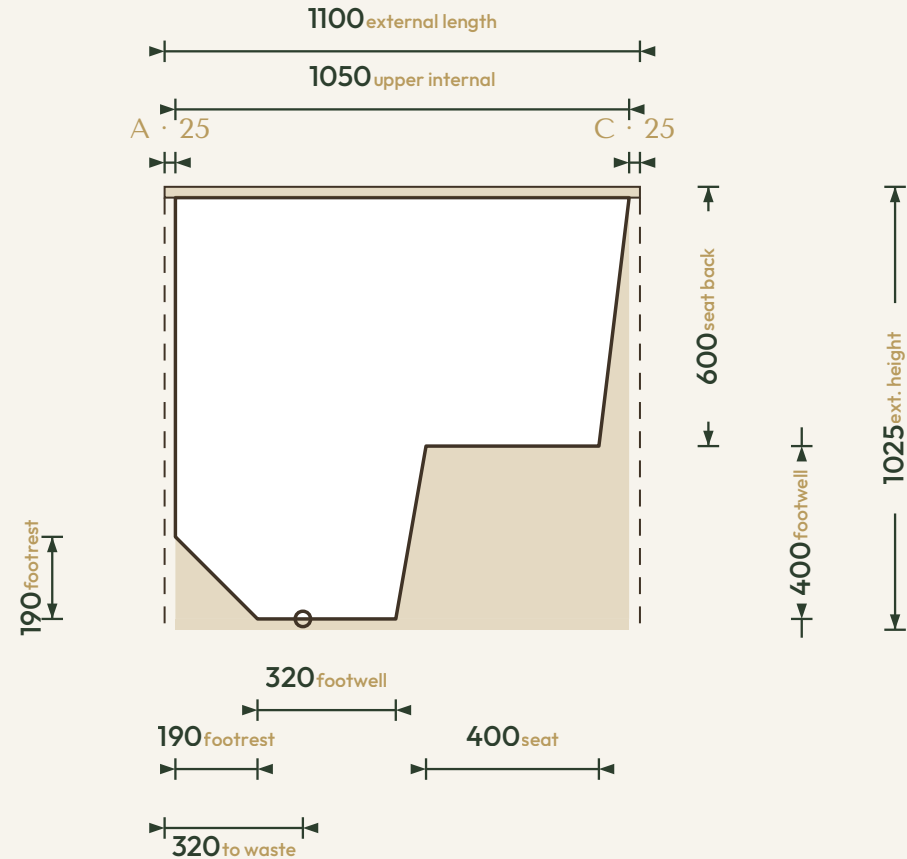

THE SEATED COLLECTION

Omnitub Seated 1100 × 1100

1100 × 1100 × 1025 mm

1000 mm internal soaking depth · 1025 mm external height

Hand-built Omnigel® · white in stock · any colour made to order · self-levelling feet · 30-year warranty

ORDER OR ASK US ANYTHING

ONLINE www.omnitub.co.uk

PHONE +44 1934 751 200

WHATSAPP +44 1934 751 200

EMAIL info@omnitub.co.uk

VIEWED FROM ABOVE

Specification

DIMENSIONS	1100 × 1100 × 1025 mm
INTERNAL DEPTH	1000 mm
EXTERNAL HEIGHT	1025 mm
SOAK DEPTH	1000 mm to the internal floor · 925 mm to the overflow
OPENING (INTERNAL)	1050 × 1050 mm
BASE (INTERNAL)	950 mm wide at the foot · compound taper
SEAT	400 mm deep · surface 600 mm below the rim · 400 mm footwell below
DRY WEIGHT	43.5 kg (empty)
FLANGES	4 × 25 mm (A/B/C/D)
VERTICAL FLANGE	25 mm
TAPER	compound · 25 mm/side per stage (1050 → 1000 → 950)
CORNER RADIUS	~27.5 mm internal
WASTE	∅ 52 mm (1½" BSP) hole
MATERIAL	Hand-built Omnigel® · 7-layer built-up system · hand-polished
COLOUR	Any colour · through-coloured Omnigel, never painted on
INSTALLATION	Above-floor, fully supported & dead level · or undermounted, overmounted, inset, part-submerged or raised
DELIVERY	Free UK Mainland Named Day Delivery · international to 220+ countries
WARRANTY	30-year
MADE IN	Somerset, United Kingdom

FOR INSTALLATION

END PROFILE · footwell

SIDE PROFILE · seat + footwell

25 mm vertical flange · compound taper to 25 mm/side per stage · 25 mm full-width built-in base · all dimensions in mm

Note · the base falls to the waste — set the tub dead level on mortar, packers or foam. Water and fill levels are personal to each soak — see the Soak Calculator on omnitub.co.uk.

WORKSHOP Unit 5 Batch Business Park, Lympsham, BS24 0ES

White is always in stock; every colour is made to order. Self-levelling feet supplied.
Every Omnitub is hand built in Somerset from our 7-layer Omnigel® built-up system,
backed by a 30-year warranty.