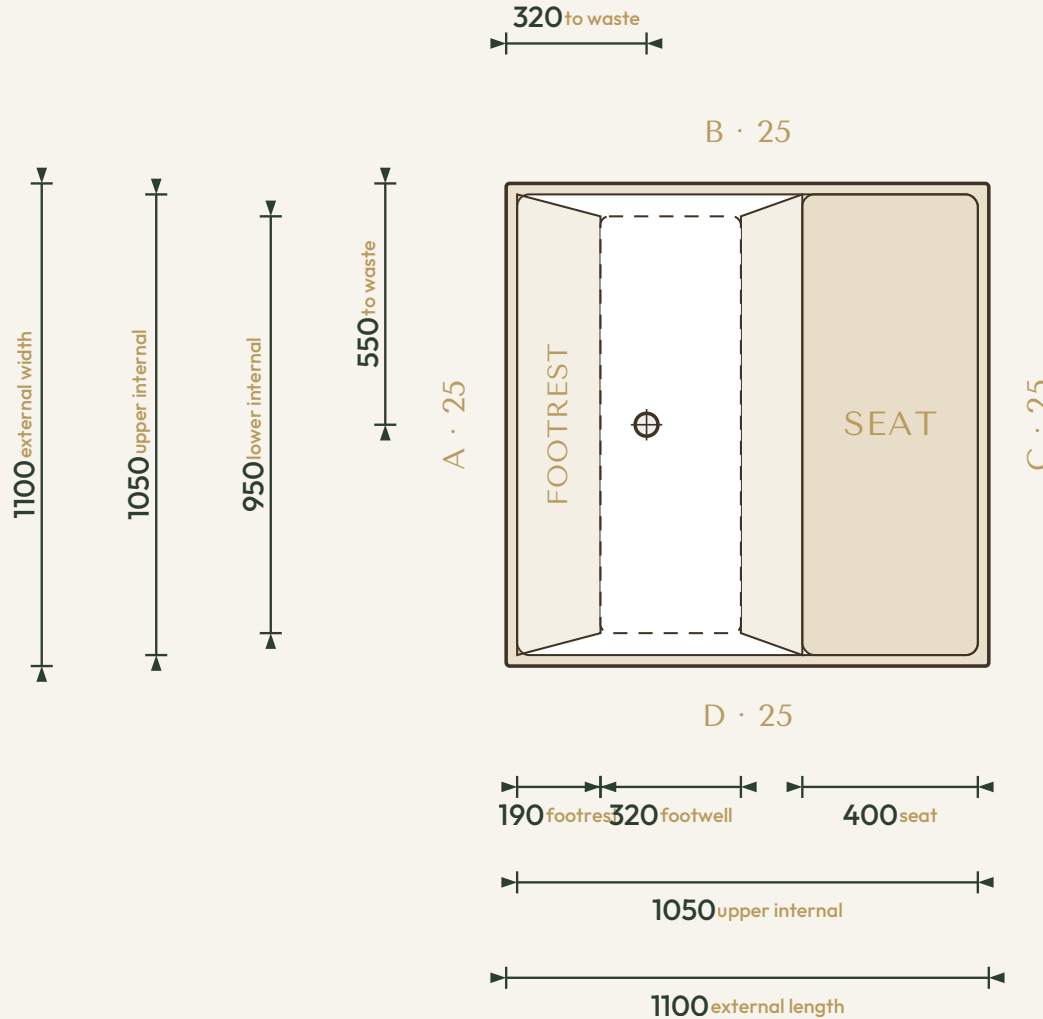

THE SEATED COLLECTION

Omnitub Seated 1100 × 1100

1100 × 1100 × 1025 mm

1000 mm internal soaking depth · 1025 mm external height

Hand-built Omnigel® · white in stock · any colour made to order · self-levelling feet · 30-year warranty

ORDER OR ASK US ANYTHING

ONLINE www.omnitub.co.uk

PHONE +44 1934 751 200

WHATSAPP +44 1934 751 200

EMAIL info@omnitub.co.uk

VIEWED FROM ABOVE

Specification

DIMENSIONS	1100 × 1100 × 1025 mm
INTERNAL DEPTH	1000 mm
EXTERNAL HEIGHT	1025 mm
SOAK DEPTH	1000 mm to the internal floor · 925 mm to the overflow
OPENING (INTERNAL)	1050 × 1050 mm
BASE (INTERNAL)	950 mm wide at the foot · compound taper
SEAT	400 mm deep · surface 600 mm below the rim · 400 mm footwell below
DRY WEIGHT	43.5 kg (empty)
FLANGES	4 × 25 mm (A/B/C/D)
VERTICAL FLANGE	25 mm
TAPER	compound · 25 mm/side per stage (1050 → 1000 → 950)
CORNER RADIUS	~27.5 mm internal
WASTE	∅ 52 mm (1½" BSP) hole
MATERIAL	Hand-built Omnigel® · 7-layer built-up system · hand-polished
COLOUR	Any colour · through-coloured Omnigel, never painted on
INSTALLATION	Above-floor, fully supported & dead level · or undermounted, overmounted, inset, part-submerged or raised
DELIVERY	Free UK Mainland Named Day Delivery · international to 220+ countries
WARRANTY	30-year
MADE IN	Somerset, United Kingdom

FOR INSTALLATION

END PROFILE · footwell

SIDE PROFILE · seat + footwell

25 mm vertical flange · compound taper to 25 mm/side per stage · 25 mm full-width built-in base · all dimensions in mm

Note · the base falls to the waste — set the tub dead level on mortar, packers or foam. Water and fill levels are personal to each soak — see the Soak Calculator on omnitub.co.uk.