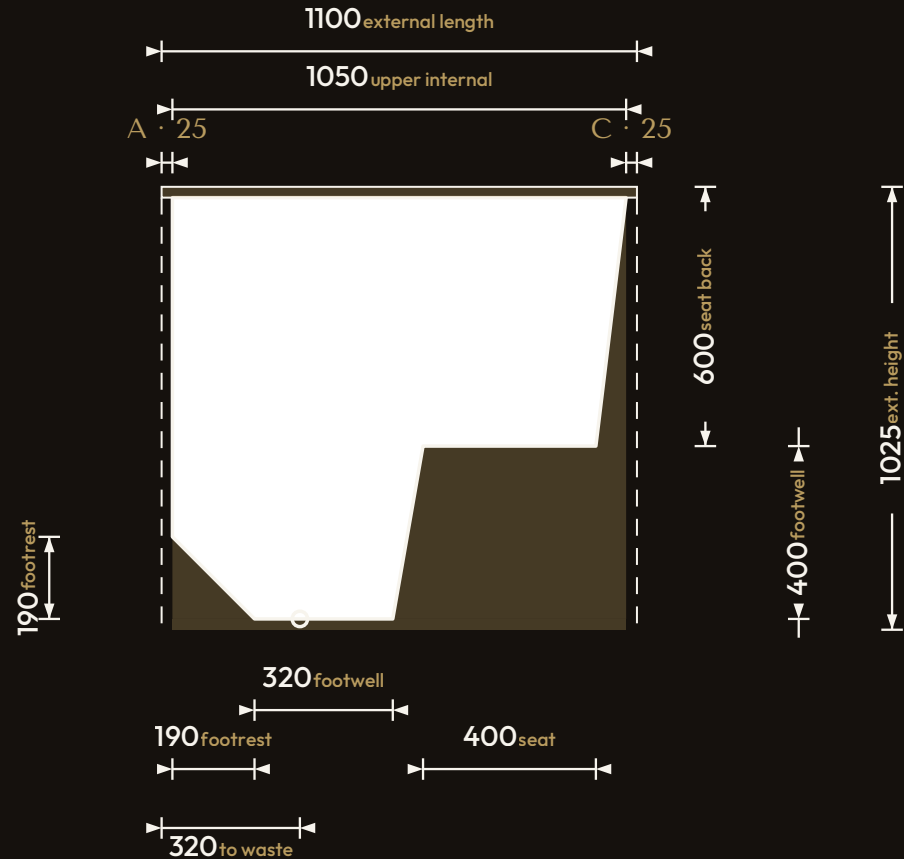

THE SEATED COLLECTION

Omnitub Seated 1100 × 1100

1100 × 1100 × 1025 mm

1000 mm internal soaking depth · 1025 mm external height

Hand-built Omnigel® · white in stock · any colour made to order · self-levelling feet · 30-year warranty

25 mm vertical flange · compound taper to 25 mm/side per stage · 25 mm full-width built-in base · all dimensions in mm

Note · the base falls to the waste — set the tub dead level on mortar, packers or foam. Water and fill levels are personal to each soak — see the Soak Calculator on omnitub.co.uk.