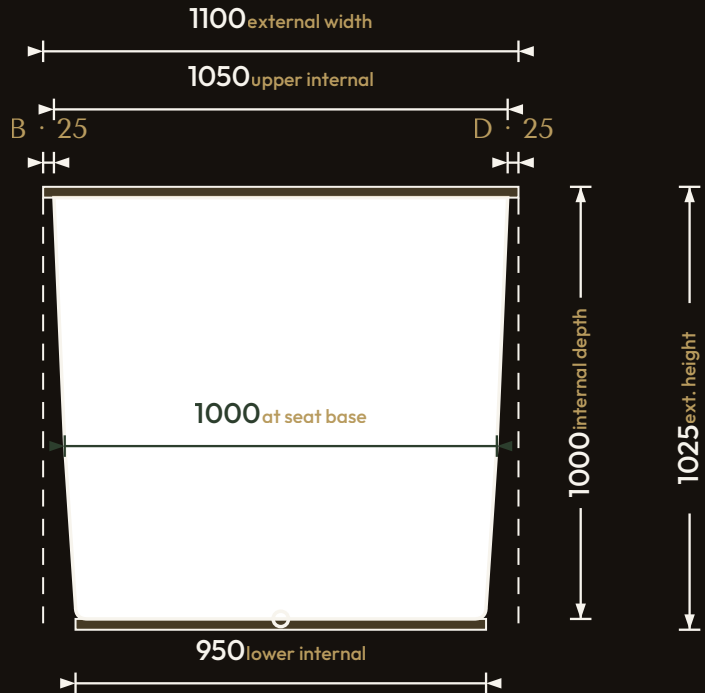

FOR INSTALLATION

END PROFILE · footwell