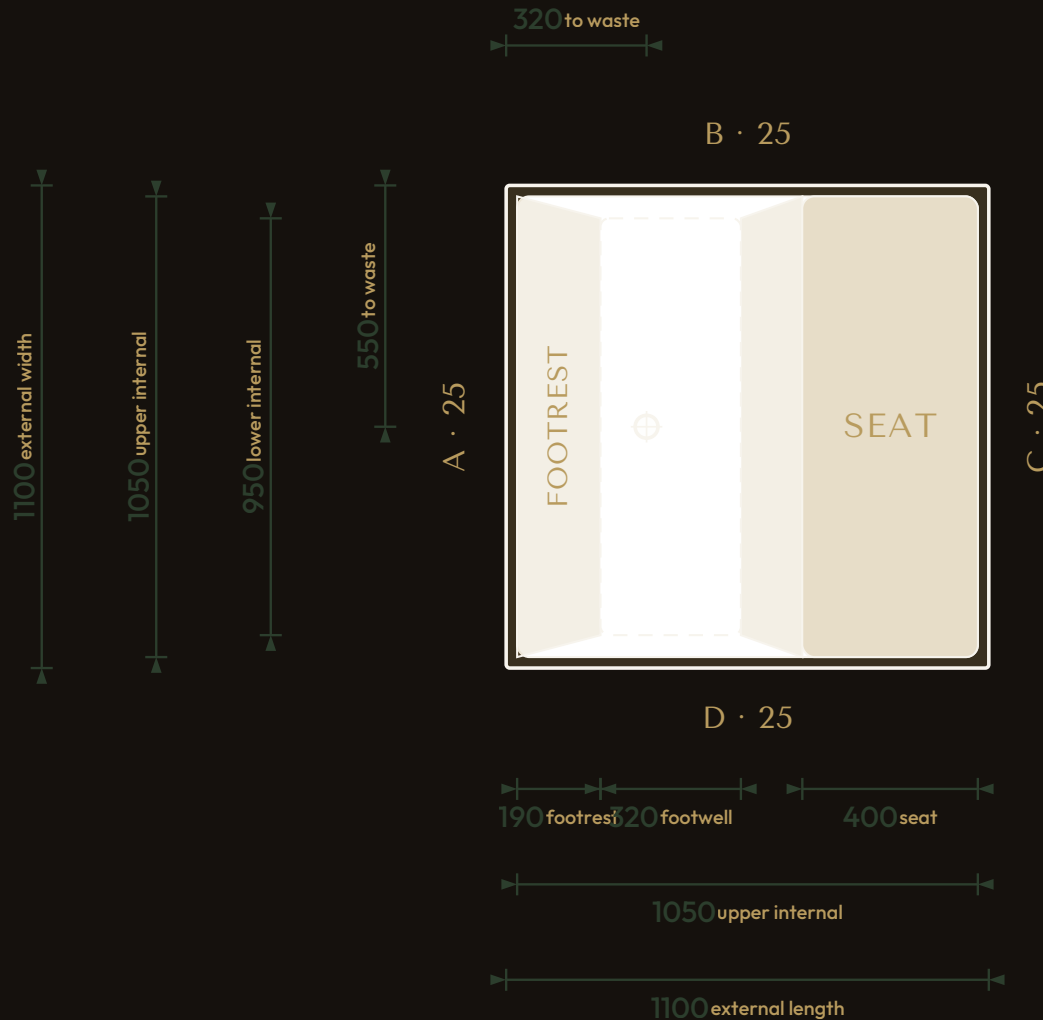

THE SEATED COLLECTION

Omnitub Seated 1100 × 1100

1100 × 1100 × 1025 mm

1000 mm internal soaking depth · 1025 mm external height

Hand-built Omnigel® · white in stock · any colour made to order · self-levelling feet · 30-year warranty

ORDER OR ASK US ANYTHING

ONLINE www.omnitub.co.uk

PHONE +44 1934 751 200

WHATSAPP +44 1934 751 200

EMAIL info@omnitub.co.uk

VIEWED FROM ABOVE

Specification

DIMENSIONS	1100 × 1100 × 1025 mm
INTERNAL DEPTH	1000 mm
EXTERNAL HEIGHT	1025 mm
SOAK DEPTH	1000 mm to the internal floor · 925 mm to the overflow
OPENING (INTERNAL)	1050 × 1050 mm
BASE (INTERNAL)	950 mm wide at the foot · compound taper
SEAT	400 mm deep · surface 600 mm below the rim · 400 mm footwell below
DRY WEIGHT	43.5 kg (empty)
FLANGES	4 × 25 mm (A/B/C/D)
VERTICAL FLANGE	25 mm
TAPER	compound · 25 mm/side per stage (1050 → 1000 → 950)
CORNER RADIUS	~27.5 mm internal
WASTE	∅ 52 mm (1½" BSP) hole
MATERIAL	Hand-built Omnigel® · 7-layer built-up system · hand-polished
COLOUR	Any colour · through-coloured Omnigel, never painted on
INSTALLATION	Above-floor, fully supported & dead level · or undermounted, overmounted, inset, part-submerged or raised
DELIVERY	Free UK Mainland Named Day Delivery · international to 220+ countries
WARRANTY	30-year
MADE IN	Somerset, United Kingdom

FOR INSTALLATION

END PROFILE · footwell

SIDE PROFILE · seat + footwell

25 mm vertical flange · compound taper to 25 mm/side per stage · 25 mm full-width built-in base · all dimensions in mm

Note · the base falls to the waste — set the tub dead level on mortar, packers or foam. Water and fill levels are personal to each soak — see the Soak Calculator on omnitub.co.uk.

WORKSHOP Unit 5 Batch Business Park, Lympsham, BS24 OES

White is always in stock; every colour is made to order. Self-levelling feet supplied.
Every Omnitub is hand built in Somerset from our 7-layer Omnigel® built-up system,
backed by a 30-year warranty.