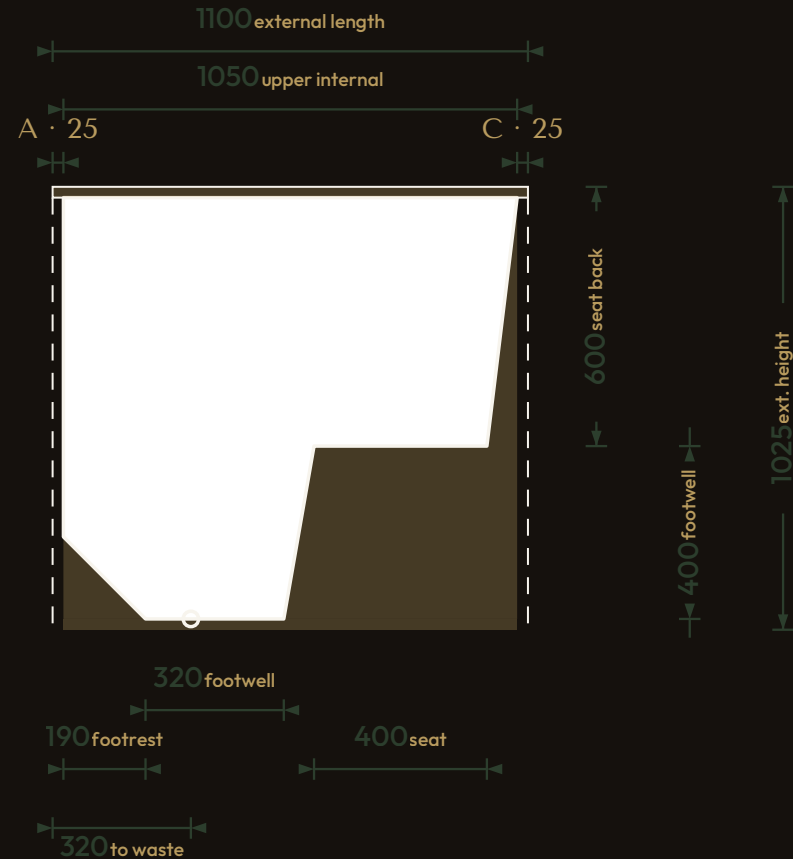

THE SEATED COLLECTION

Omnitub Seated 1100 × 1100

1100 × 1100 × 1025 mm

1000 mm internal soaking depth · 1025 mm external height

Hand-built Omnigel® · white in stock · any colour made to order · self-levelling feet · 30-year warranty

ORDER OR ASK US ANYTHING

ONLINE www.omnitub.co.uk

PHONE +44 1934 751 200

WHATSAPP +44 1934 751 200

EMAIL info@omnitub.co.uk

VIEWED FROM ABOVE

Specification

DIMENSIONS	1100 × 1100 × 1025 mm
INTERNAL DEPTH	1000 mm
EXTERNAL HEIGHT	1025 mm
SOAK DEPTH	1000 mm to the internal floor · 925 mm to the overflow
OPENING (INTERNAL)	1050 × 1050 mm
BASE (INTERNAL)	950 mm wide at the foot · compound taper
SEAT	400 mm deep · surface 600 mm below the rim · 400 mm footwell below
DRY WEIGHT	43.5 kg (empty)
FLANGES	4 × 25 mm (A/B/C/D)
VERTICAL FLANGE	25 mm
TAPER	compound · 25 mm/side per stage (1050 → 1000 → 950)
CORNER RADIUS	~27.5 mm internal
WASTE	∅ 52 mm (1½" BSP) hole
MATERIAL	Hand-built Omnigel® · 7-layer built-up system · hand-polished
COLOUR	Any colour · through-coloured Omnigel, never painted on
INSTALLATION	Above-floor, fully supported & dead level · or undermounted, overmounted, inset, part-submerged or raised
DELIVERY	Free UK Mainland Named Day Delivery · international to 220+ countries
WARRANTY	30-year
MADE IN	Somerset, United Kingdom

FOR INSTALLATION

END PROFILE · footwell

SIDE PROFILE · seat + footwell

25 mm vertical flange · compound taper to 25 mm/side per stage · 25 mm full-width built-in base · all dimensions in mm

Note · the base falls to the waste — set the tub dead level on mortar, packers or foam. Water and fill levels are personal to each soak — see the Soak Calculator on omnitub.co.uk.