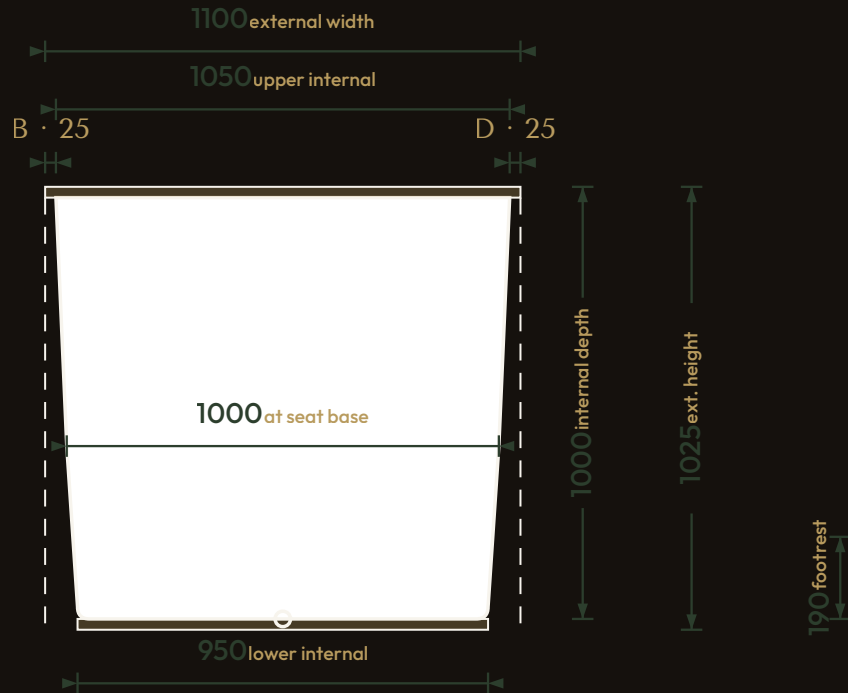

THE SEATED COLLECTION

Omnitub Seated 1100 × 1100

1100 × 1100 × 1025 mm

1000 mm internal soaking depth · 1025 mm external height

Hand-built Omnigel® · white in stock · any colour made to order · self-levelling feet · 30-year warranty

ORDER OR ASK US ANYTHING

ONLINE www.omnitub.co.uk

PHONE +44 1934 751 200

WHATSAPP +44 1934 751 200

EMAIL info@omnitub.co.uk

VIEWED FROM ABOVE

Specification

DIMENSIONS	1100 × 1100 × 1025 mm
INTERNAL DEPTH	1000 mm
EXTERNAL HEIGHT	1025 mm
SOAK DEPTH	1000 mm to the internal floor · 925 mm to the overflow
OPENING (INTERNAL)	1050 × 1050 mm
BASE (INTERNAL)	950 mm wide at the foot · compound taper
SEAT	400 mm deep · surface 600 mm below the rim · 400 mm footwell below
DRY WEIGHT	43.5 kg (empty)
FLANGES	4 × 25 mm (A/B/C/D)
VERTICAL FLANGE	25 mm
TAPER	compound · 25 mm/side per stage (1050 → 1000 → 950)
CORNER RADIUS	~27.5 mm internal
WASTE	∅ 52 mm (1½" BSP) hole
MATERIAL	Hand-built Omnigel® · 7-layer built-up system · hand-polished
COLOUR	Any colour · through-coloured Omnigel, never painted on
INSTALLATION	Above-floor, fully supported & dead level · or undermounted, overmounted, inset, part-submerged or raised
DELIVERY	Free UK Mainland Named Day Delivery · international to 220+ countries
WARRANTY	30-year
MADE IN	Somerset, United Kingdom

FOR INSTALLATION

END PROFILE · footwell

SIDE PROFILE · seat + footwell

25 mm vertical flange · compound taper to 25 mm/side per stage · 25 mm full-width built-in base · all dimensions in mm

Note · the base falls to the waste — set the tub dead level on mortar, packers or foam. Water and fill levels are personal to each soak — see the Soak Calculator on omnitub.co.uk.