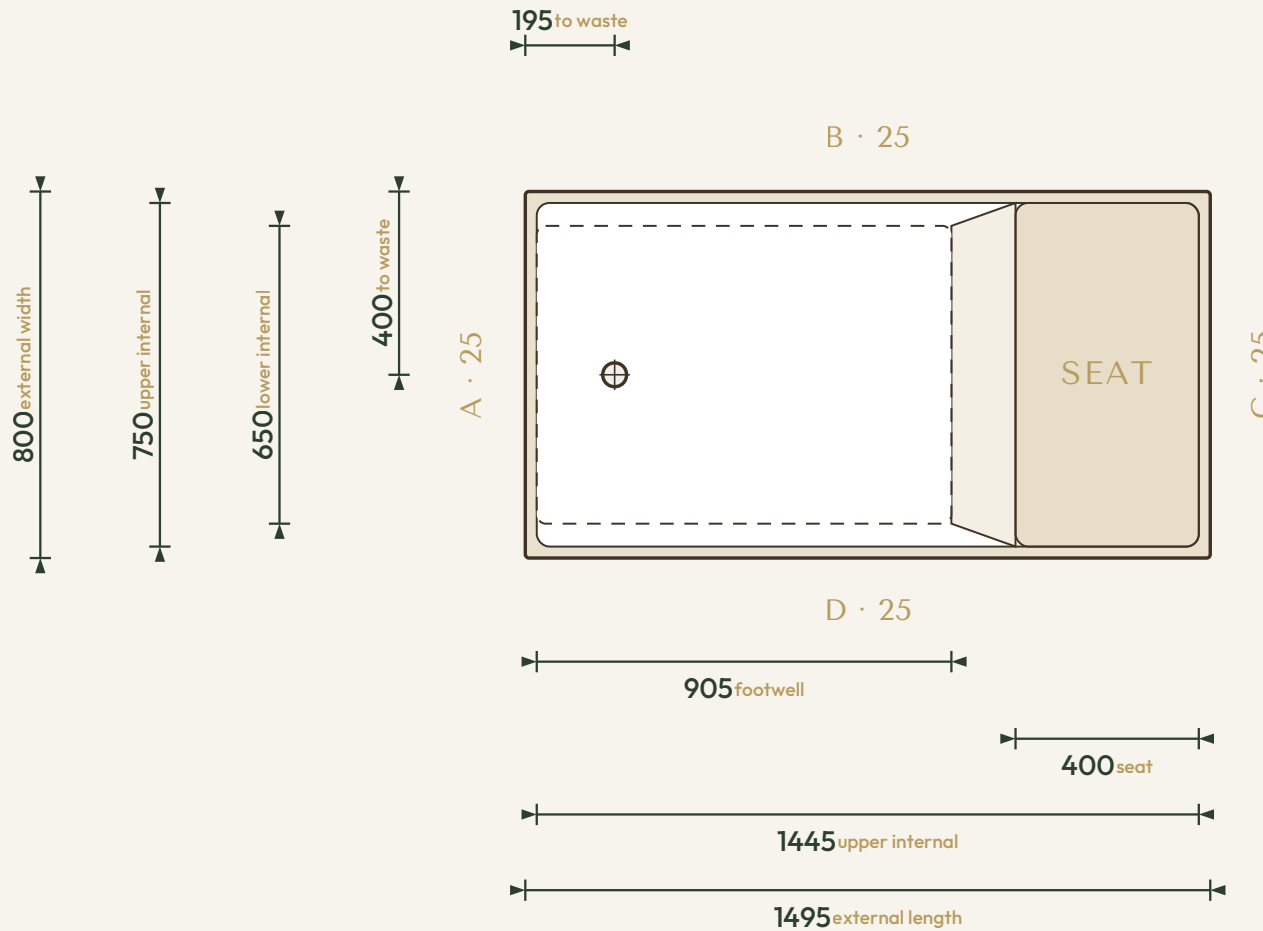

THE SEATED COLLECTION

Omnitub Seated 1495 × 800

1495 × 800 × 1025 mm

1000 mm internal soaking depth · 1025 mm external height

Hand-built Omnigel® · white in stock · any colour made to order · self-levelling feet · 30-year warranty

ORDER OR ASK US ANYTHING

ONLINE www.omnitub.co.uk

PHONE +44 1934 751 200

WHATSAPP +44 1934 751 200

EMAIL info@omnitub.co.uk

VIEWED FROM ABOVE

Specification

DIMENSIONS	1495 × 800 × 1025 mm
INTERNAL DEPTH	1000 mm
EXTERNAL HEIGHT	1025 mm
SOAK DEPTH	1000 mm to the internal floor · 925 mm to the overflow
OPENING (INTERNAL)	1445 × 750 mm
BASE (INTERNAL)	650 mm wide at the foot · compound taper
SEAT	400 mm deep · surface 600 mm below the rim · 400 mm footwell below
DRY WEIGHT	44.5 kg (empty)
FLANGES	4 × 25 mm (A/B/C/D)
VERTICAL FLANGE	25 mm
TAPER	compound · 25 mm/side per stage (750 → 700 → 650)
CORNER RADIUS	~27.5 mm internal
WASTE	∅ 52 mm (1½" BSP) hole
MATERIAL	Hand-built Omnigel® · 7-layer built-up system · hand-polished
COLOUR	Any colour · through-coloured Omnigel, never painted on
INSTALLATION	Above-floor, fully supported & dead level · or undermounted, overmounted, inset, part-submerged or raised
DELIVERY	Free UK Mainland Named Day Delivery · international to 220+ countries
WARRANTY	30-year
MADE IN	Somerset, United Kingdom

FOR INSTALLATION

END PROFILE · footwell

SIDE PROFILE · seat + footwell

25 mm vertical flange · compound taper to 25 mm/side per stage · 25 mm full-width built-in base · all dimensions in mm

Note · the base falls to the waste — set the tub dead level on mortar, packers or foam. Water and fill levels are personal to each soak — see the Soak Calculator on omnitub.co.uk.