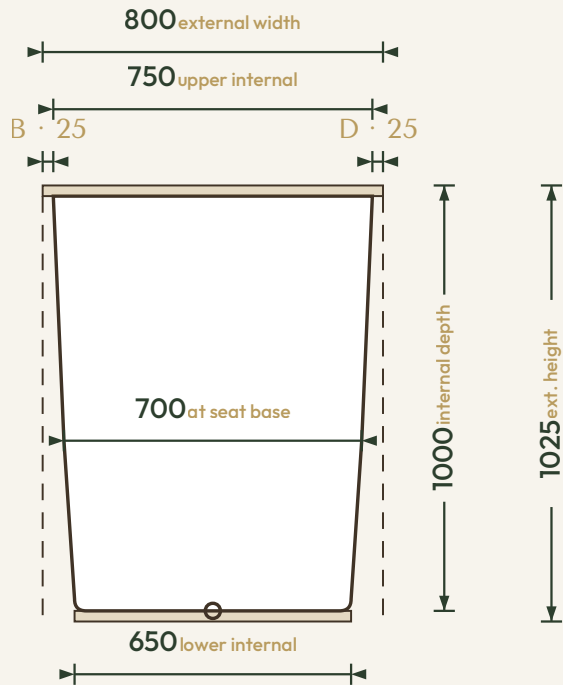

THE SEATED COLLECTION

Omnitub Seated 1495 × 800

1495 × 800 × 1025 mm

1000 mm internal soaking depth · 1025 mm external height

Hand-built Omnigel® · white in stock · any colour made to order · self-levelling feet · 30-year warranty

ORDER OR ASK US ANYTHING

ONLINE www.omnitub.co.uk

PHONE +44 1934 751 200

WHATSAPP +44 1934 751 200

EMAIL info@omnitub.co.uk

VIEWED FROM ABOVE

Specification

DIMENSIONS	1495 × 800 × 1025 mm
INTERNAL DEPTH	1000 mm
EXTERNAL HEIGHT	1025 mm
SOAK DEPTH	1000 mm to the internal floor · 925 mm to the overflow
OPENING (INTERNAL)	1445 × 750 mm
BASE (INTERNAL)	650 mm wide at the foot · compound taper
SEAT	400 mm deep · surface 600 mm below the rim · 400 mm footwell below
DRY WEIGHT	44.5 kg (empty)
FLANGES	4 × 25 mm (A/B/C/D)
VERTICAL FLANGE	25 mm
TAPER	compound · 25 mm/side per stage (750 → 700 → 650)
CORNER RADIUS	~27.5 mm internal
WASTE	∅ 52 mm (1½" BSP) hole
MATERIAL	Hand-built Omnigel® · 7-layer built-up system · hand-polished
COLOUR	Any colour · through-coloured Omnigel, never painted on
INSTALLATION	Above-floor, fully supported & dead level · or undermounted, overmounted, inset, part-submerged or raised
DELIVERY	Free UK Mainland Named Day Delivery · international to 220+ countries
WARRANTY	30-year
MADE IN	Somerset, United Kingdom

FOR INSTALLATION

END PROFILE · footwell

SIDE PROFILE · seat + footwell

25 mm vertical flange · compound taper to 25 mm/side per stage · 25 mm full-width built-in base · all dimensions in mm

Note · the base falls to the waste — set the tub dead level on mortar, packers or foam. Water and fill levels are personal to each soak — see the Soak Calculator on omnitub.co.uk.