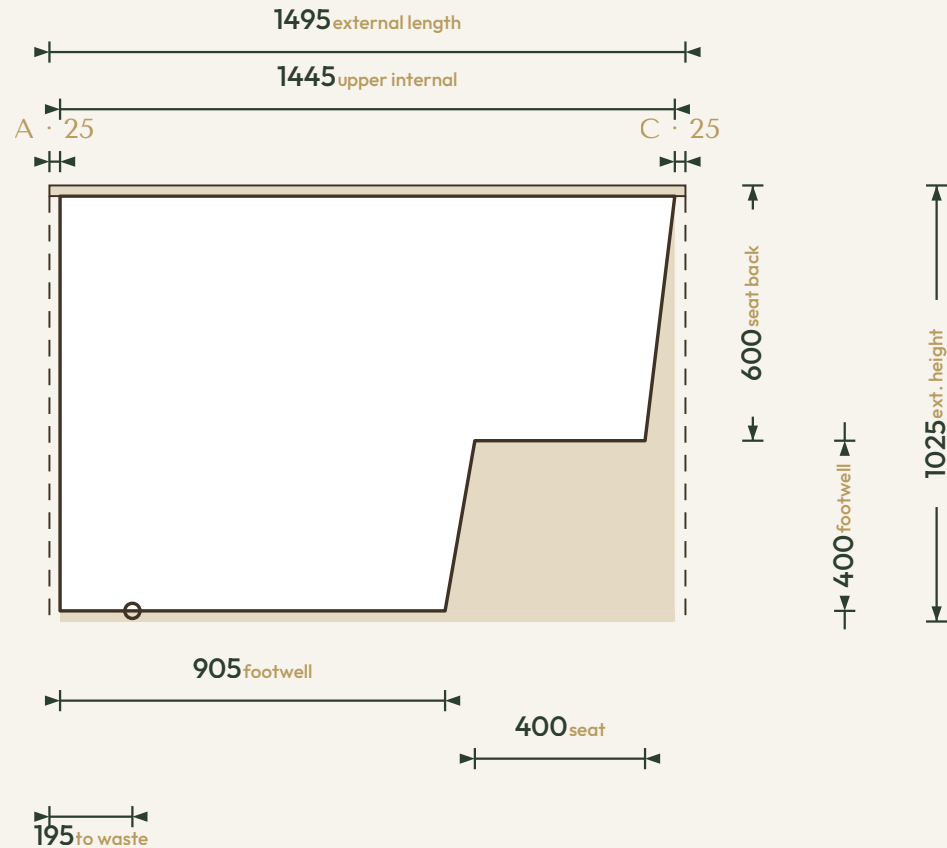

THE SEATED COLLECTION

Omnitub Seated 1495 × 800

1495 × 800 × 1025 mm

1000 mm internal soaking depth · 1025 mm external height

Hand-built Omnigel® · white in stock · any colour made to order · self-levelling feet · 30-year warranty

ORDER OR ASK US ANYTHING

ONLINE www.omnitub.co.uk

PHONE +44 1934 751 200

WHATSAPP +44 1934 751 200

EMAIL info@omnitub.co.uk

VIEWED FROM ABOVE

Specification

DIMENSIONS	1495 × 800 × 1025 mm
INTERNAL DEPTH	1000 mm
EXTERNAL HEIGHT	1025 mm
SOAK DEPTH	1000 mm to the internal floor · 925 mm to the overflow
OPENING (INTERNAL)	1445 × 750 mm
BASE (INTERNAL)	650 mm wide at the foot · compound taper
SEAT	400 mm deep · surface 600 mm below the rim · 400 mm footwell below
DRY WEIGHT	44.5 kg (empty)
FLANGES	4 × 25 mm (A/B/C/D)
VERTICAL FLANGE	25 mm
TAPER	compound · 25 mm/side per stage (750 → 700 → 650)
CORNER RADIUS	~27.5 mm internal
WASTE	∅ 52 mm (1½" BSP) hole
MATERIAL	Hand-built Omnigel® · 7-layer built-up system · hand-polished
COLOUR	Any colour · through-coloured Omnigel, never painted on
INSTALLATION	Above-floor, fully supported & dead level · or undermounted, overmounted, inset, part-submerged or raised
DELIVERY	Free UK Mainland Named Day Delivery · international to 220+ countries
WARRANTY	30-year
MADE IN	Somerset, United Kingdom

FOR INSTALLATION

END PROFILE · footwell

SIDE PROFILE · seat + footwell

25 mm vertical flange · compound taper to 25 mm/side per stage · 25 mm full-width built-in base · all dimensions in mm

Note · the base falls to the waste — set the tub dead level on mortar, packers or foam. Water and fill levels are personal to each soak — see the Soak Calculator on omnitub.co.uk.