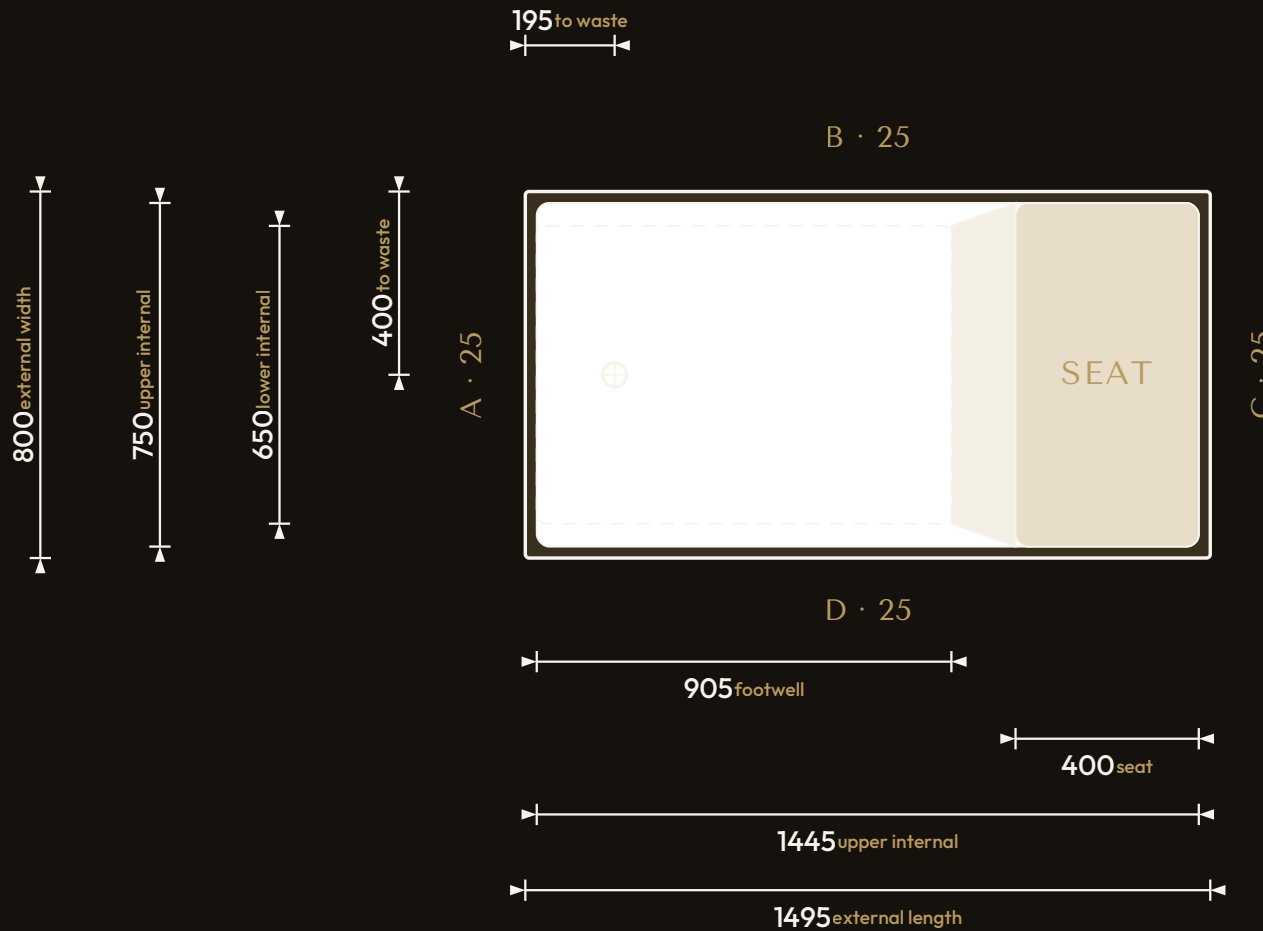

THE SEATED COLLECTION

Omnitub Seated 1495 × 800

1495 × 800 × 1025 mm

1000 mm internal soaking depth · 1025 mm external height

Hand-built Omnigel® · white in stock · any colour made to order · self-levelling feet · 30-year warranty

ORDER OR ASK US ANYTHING

ONLINE www.omnitub.co.uk

PHONE +44 1934 751 200

WHATSAPP +44 1934 751 200

EMAIL info@omnitub.co.uk

VIEWED FROM ABOVE

Specification

DIMENSIONS	1495 × 800 × 1025 mm
INTERNAL DEPTH	1000 mm
EXTERNAL HEIGHT	1025 mm
SOAK DEPTH	1000 mm to the internal floor · 925 mm to the overflow
OPENING (INTERNAL)	1445 × 750 mm
BASE (INTERNAL)	650 mm wide at the foot · compound taper
SEAT	400 mm deep · surface 600 mm below the rim · 400 mm footwell below
DRY WEIGHT	44.5 kg (empty)
FLANGES	4 × 25 mm (A/B/C/D)
VERTICAL FLANGE	25 mm
TAPER	compound · 25 mm/side per stage (750 → 700 → 650)
CORNER RADIUS	~27.5 mm internal
WASTE	∅ 52 mm (1½" BSP) hole
MATERIAL	Hand-built Omnigel® · 7-layer built-up system · hand-polished
COLOUR	Any colour · through-coloured Omnigel, never painted on
INSTALLATION	Above-floor, fully supported & dead level · or undermounted, overmounted, inset, part-submerged or raised
DELIVERY	Free UK Mainland Named Day Delivery · international to 220+ countries
WARRANTY	30-year
MADE IN	Somerset, United Kingdom

FOR INSTALLATION

END PROFILE · footwell

SIDE PROFILE · seat + footwell

25 mm vertical flange · compound taper to 25 mm/side per stage · 25 mm full-width built-in base · all dimensions in mm

Note · the base falls to the waste — set the tub dead level on mortar, packers or foam. Water and fill levels are personal to each soak — see the Soak Calculator on omnitub.co.uk.

WORKSHOP Unit 5 Batch Business Park, Lympsham, BS24 OES

White is always in stock; every colour is made to order. Self-levelling feet supplied.
Every Omnitub is hand built in Somerset from our 7-layer Omnigel® built-up system,
backed by a 30-year warranty.