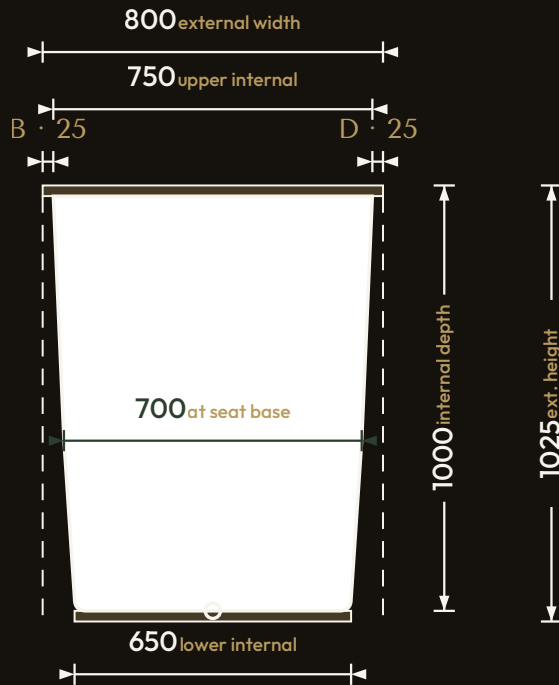

THE SEATED COLLECTION

Omnitub Seated 1495 × 800

1495 × 800 × 1025 mm

1000 mm internal soaking depth · 1025 mm external height

Hand-built Omnigel® · white in stock · any colour made to order · self-levelling feet · 30-year warranty

ORDER OR ASK US ANYTHING

ONLINE www.omnitub.co.uk

PHONE +44 1934 751 200

WHATSAPP +44 1934 751 200

EMAIL info@omnitub.co.uk

VIEWED FROM ABOVE

Specification

DIMENSIONS	1495 × 800 × 1025 mm
INTERNAL DEPTH	1000 mm
EXTERNAL HEIGHT	1025 mm
SOAK DEPTH	1000 mm to the internal floor · 925 mm to the overflow
OPENING (INTERNAL)	1445 × 750 mm
BASE (INTERNAL)	650 mm wide at the foot · compound taper
SEAT	400 mm deep · surface 600 mm below the rim · 400 mm footwell below
DRY WEIGHT	44.5 kg (empty)
FLANGES	4 × 25 mm (A/B/C/D)
VERTICAL FLANGE	25 mm
TAPER	compound · 25 mm/side per stage (750 → 700 → 650)
CORNER RADIUS	~27.5 mm internal
WASTE	∅ 52 mm (1½" BSP) hole
MATERIAL	Hand-built Omnigel® · 7-layer built-up system · hand-polished
COLOUR	Any colour · through-coloured Omnigel, never painted on
INSTALLATION	Above-floor, fully supported & dead level · or undermounted, overmounted, inset, part-submerged or raised
DELIVERY	Free UK Mainland Named Day Delivery · international to 220+ countries
WARRANTY	30-year
MADE IN	Somerset, United Kingdom

FOR INSTALLATION

END PROFILE · footwell

SIDE PROFILE · seat + footwell

25 mm vertical flange · compound taper to 25 mm/side per stage · 25 mm full-width built-in base · all dimensions in mm

Note · the base falls to the waste — set the tub dead level on mortar, packers or foam. Water and fill levels are personal to each soak — see the Soak Calculator on omnitub.co.uk.