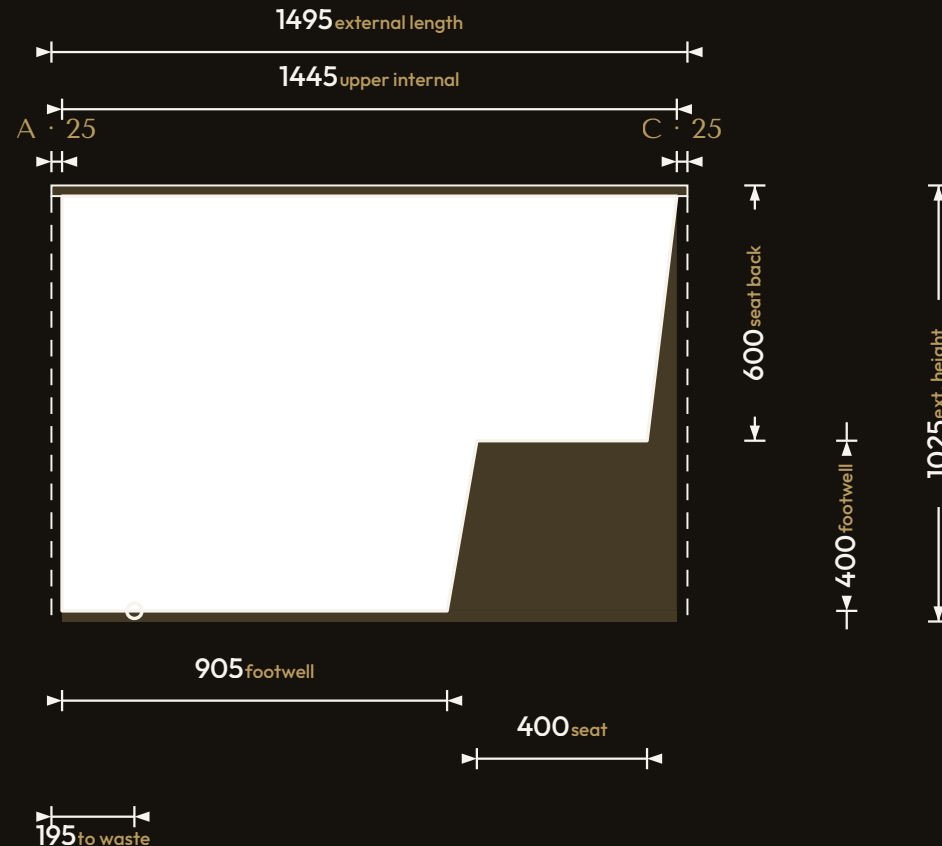

THE SEATED COLLECTION

Omnitub Seated 1495 × 800

1495 × 800 × 1025 mm

1000 mm internal soaking depth · 1025 mm external height

Hand-built Omnigel® · white in stock · any colour made to order · self-levelling feet · 30-year warranty

ORDER OR ASK US ANYTHING

ONLINE www.omnitub.co.uk

PHONE +44 1934 751 200

WHATSAPP +44 1934 751 200

EMAIL info@omnitub.co.uk

VIEWED FROM ABOVE

Specification

DIMENSIONS	1495 × 800 × 1025 mm
INTERNAL DEPTH	1000 mm
EXTERNAL HEIGHT	1025 mm
SOAK DEPTH	1000 mm to the internal floor · 925 mm to the overflow
OPENING (INTERNAL)	1445 × 750 mm
BASE (INTERNAL)	650 mm wide at the foot · compound taper
SEAT	400 mm deep · surface 600 mm below the rim · 400 mm footwell below
DRY WEIGHT	44.5 kg (empty)
FLANGES	4 × 25 mm (A/B/C/D)
VERTICAL FLANGE	25 mm
TAPER	compound · 25 mm/side per stage (750 → 700 → 650)
CORNER RADIUS	~27.5 mm internal
WASTE	∅ 52 mm (1½" BSP) hole
MATERIAL	Hand-built Omnigel® · 7-layer built-up system · hand-polished
COLOUR	Any colour · through-coloured Omnigel, never painted on
INSTALLATION	Above-floor, fully supported & dead level · or undermounted, overmounted, inset, part-submerged or raised
DELIVERY	Free UK Mainland Named Day Delivery · international to 220+ countries
WARRANTY	30-year
MADE IN	Somerset, United Kingdom

FOR INSTALLATION

END PROFILE · footwell

SIDE PROFILE · seat + footwell

25 mm vertical flange · compound taper to 25 mm/side per stage · 25 mm full-width built-in base · all dimensions in mm

Note · the base falls to the waste — set the tub dead level on mortar, packers or foam. Water and fill levels are personal to each soak — see the Soak Calculator on omnitub.co.uk.

WORKSHOP Unit 5 Batch Business Park, Lympsham, BS24 OES

White is always in stock; every colour is made to order. Self-levelling feet supplied.
Every Omnitub is hand built in Somerset from our 7-layer Omnigel® built-up system,
backed by a 30-year warranty.