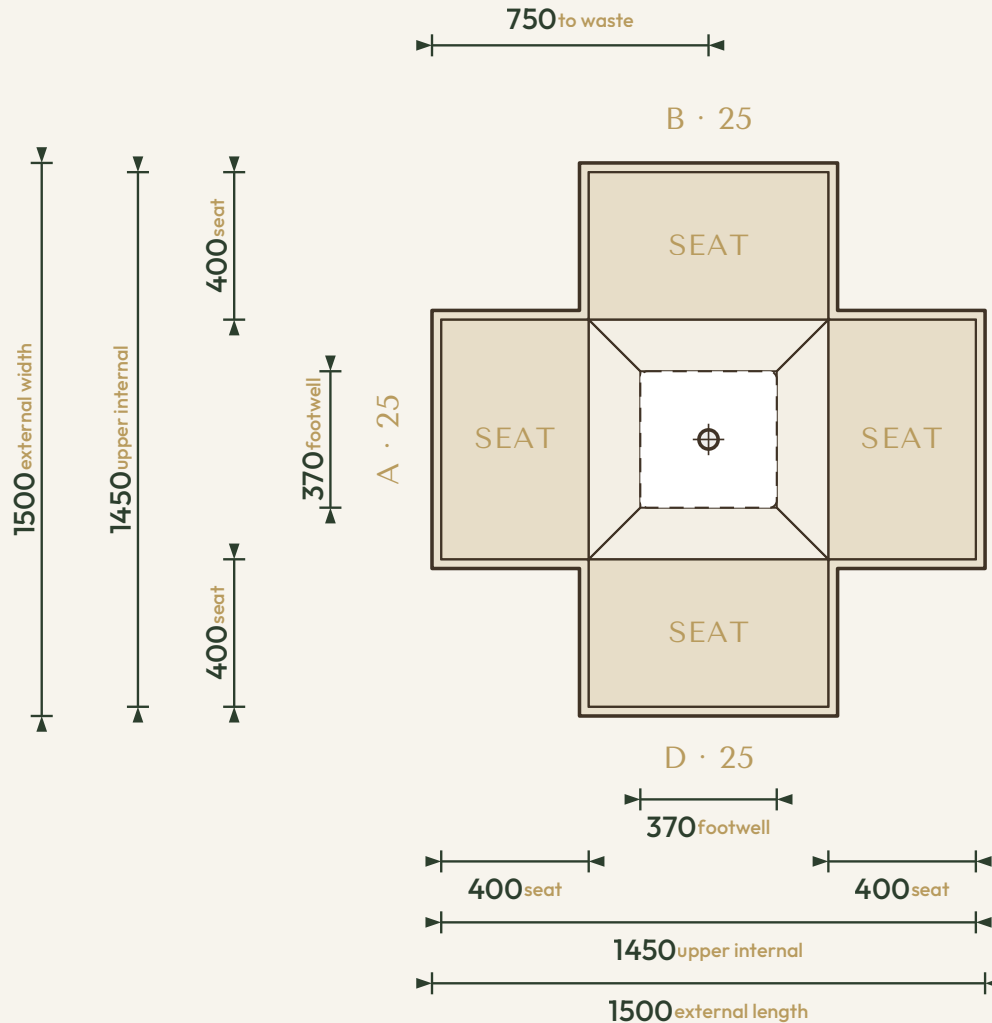

THE SEATED COLLECTION

Omnitub Seated 1500 × 1500

1500 × 1500 × 1025 mm

1000 mm internal soaking depth · 1025 mm external height

Hand-built Omnigel® · white in stock · any colour made to order · self-levelling feet · 30-year warranty

ORDER OR ASK US ANYTHING

ONLINE www.omnitub.co.uk

PHONE +44 1934 751 200

WHATSAPP +44 1934 751 200

EMAIL info@omnitub.co.uk

VIEWED FROM ABOVE

Specification

DIMENSIONS	1500 × 1500 × 1025 mm
INTERNAL DEPTH	1000 mm
EXTERNAL HEIGHT	1025 mm
SOAK DEPTH	1000 mm to the internal floor · 925 mm to the overflow
OPENING (INTERNAL)	1450 × 1450 mm
BASE (INTERNAL)	370 × 370 mm central footwell
SEAT	4 seats (one per side) · 400 mm deep · surface 600 mm below the rim · 400 mm footwell below
DRY WEIGHT	55 kg (empty)
FLANGES	4 × 25 mm (A/B/C/D)
VERTICAL FLANGE	25 mm
TAPER	central square footwell — bounded by the four seat fronts (no wall taper)
CORNER RADIUS	~27.5 mm internal
WASTE	∅ 52 mm (1½" BSP) hole
MATERIAL	Hand-built Omnigel® · 7-layer built-up system · hand-polished
COLOUR	Any colour · through-coloured Omnigel, never painted on
INSTALLATION	Above-floor, fully supported & dead level · or undermounted, overmounted, inset, part-submerged or raised
DELIVERY	Free UK Mainland Named Day Delivery · international to 220+ countries
WARRANTY	30-year
MADE IN	Somerset, United Kingdom

FOR INSTALLATION

25 mm vertical flange · central square footwell · 25 mm full-width built-in base · all dimensions in mm

Note · the base falls to the waste — set the tub dead level on mortar, packers or foam. Water and fill levels are personal to each soak — see the Soak Calculator on omnitub.co.uk.