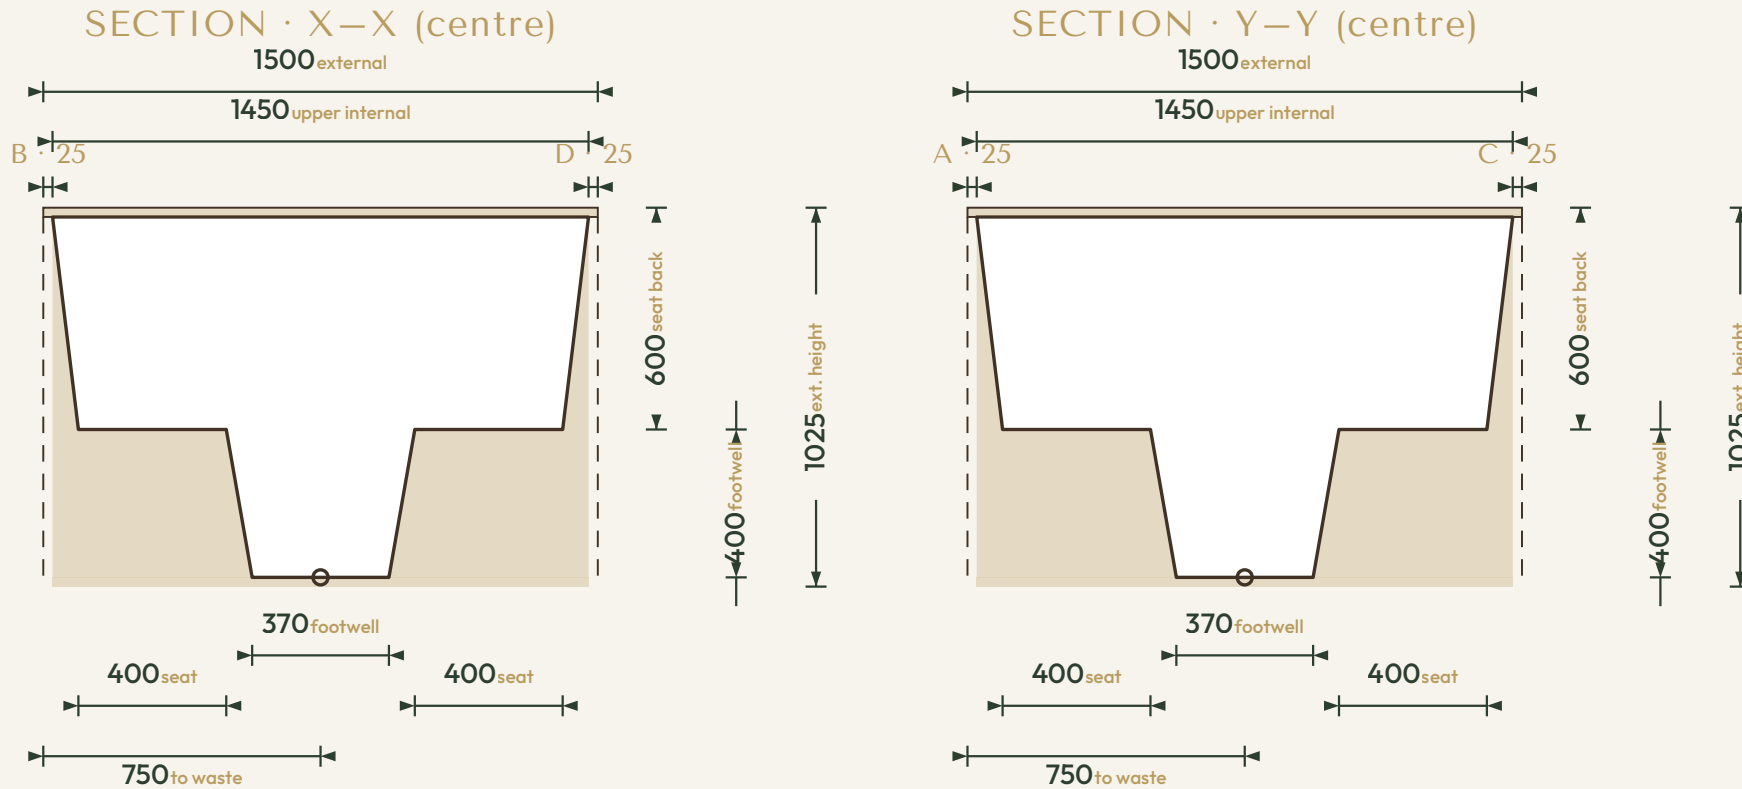

THE SEATED COLLECTION

Omnitub Seated 1500 × 1500

1500 × 1500 × 1025 mm

1000 mm internal soaking depth · 1025 mm external height

Hand-built Omnigel® · white in stock · any colour made to order · self-levelling feet · 30-year warranty

ORDER OR ASK US ANYTHING

ONLINE www.omnitub.co.uk

PHONE +44 1934 751 200

WHATSAPP +44 1934 751 200

EMAIL info@omnitub.co.uk

VIEWED FROM ABOVE

Specification

DIMENSIONS	1500 × 1500 × 1025 mm
INTERNAL DEPTH	1000 mm
EXTERNAL HEIGHT	1025 mm
SOAK DEPTH	1000 mm to the internal floor · 925 mm to the overflow
OPENING (INTERNAL)	1450 × 1450 mm
BASE (INTERNAL)	370 × 370 mm central footwell
SEAT	4 seats (one per side) · 400 mm deep · surface 600 mm below the rim · 400 mm footwell below
DRY WEIGHT	55 kg (empty)
FLANGES	4 × 25 mm (A/B/C/D)
VERTICAL FLANGE	25 mm
TAPER	central square footwell — bounded by the four seat fronts (no wall taper)
CORNER RADIUS	~27.5 mm internal
WASTE	∅ 52 mm (1½" BSP) hole
MATERIAL	Hand-built Omnigel® · 7-layer built-up system · hand-polished
COLOUR	Any colour · through-coloured Omnigel, never painted on
INSTALLATION	Above-floor, fully supported & dead level · or undermounted, overmounted, inset, part-submerged or raised
DELIVERY	Free UK Mainland Named Day Delivery · international to 220+ countries
WARRANTY	30-year
MADE IN	Somerset, United Kingdom

FOR INSTALLATION

25 mm vertical flange · central square footwell · 25 mm full-width built-in base · all dimensions in mm

Note · the base falls to the waste — set the tub dead level on mortar, packers or foam. Water and fill levels are personal to each soak — see the Soak Calculator on omnitub.co.uk.