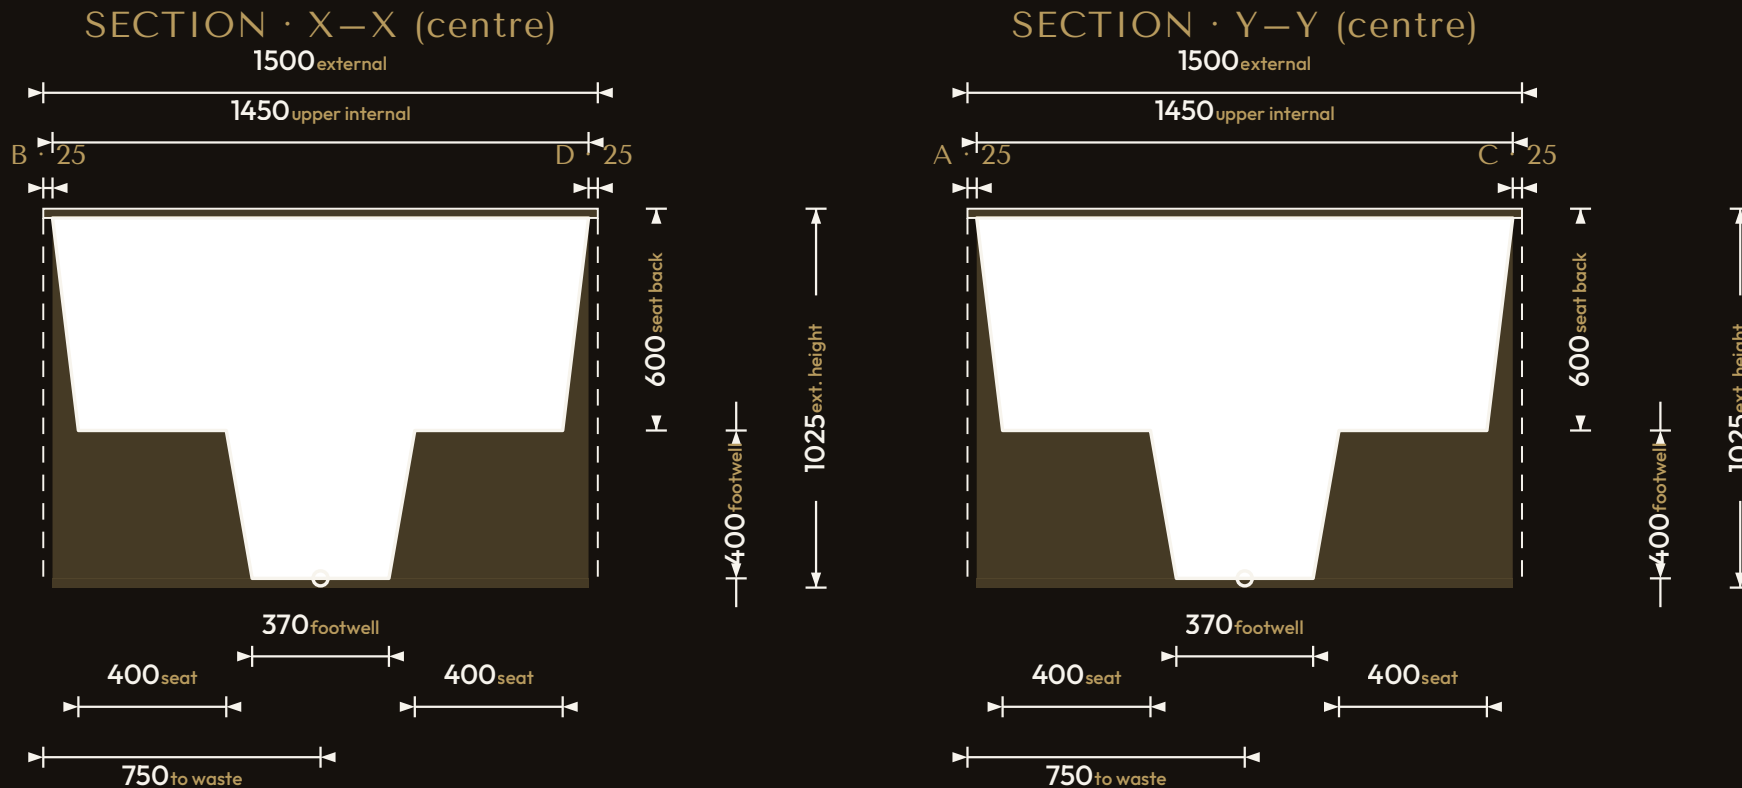

# Omnitub Seated 1500 × 1500

1500 × 1500 × 1025 mm

1000 mm internal soaking depth · 1025 mm external height

Hand-built Omnigel® · white in stock · any colour made to order · self-levelling feet · 30-year warranty

## VIEWED FROM ABOVE

## Specification

DIMENSIONS	1500 × 1500 × 1025 mm
INTERNAL DEPTH	1000 mm
EXTERNAL HEIGHT	1025 mm
SOAK DEPTH	1000 mm to the internal floor · 925 mm to the overflow
OPENING (INTERNAL)	1450 × 1450 mm
BASE (INTERNAL)	370 × 370 mm central footwell
SEAT	4 seats (one per side) · 400 mm deep · surface 600 mm below the rim · 400 mm footwell below
DRY WEIGHT	55 kg (empty)
FLANGES	4 × 25 mm (A/B/C/D)
VERTICAL FLANGE	25 mm
TAPER	central square footwell — bounded by the four seat fronts (no wall taper)
CORNER RADIUS	~27.5 mm internal
WASTE	∅ 52 mm (1½" BSP) hole
MATERIAL	Hand-built Omnigel® · 7-layer built-up system · hand-polished
COLOUR	Any colour · through-coloured Omnigel, never painted on
INSTALLATION	Above-floor, fully supported & dead level · or undermounted, overmounted, inset, part-submerged or raised
DELIVERY	Free UK Mainland Named Day Delivery · international to 220+ countries
WARRANTY	30-year
MADE IN	Somerset, United Kingdom

FOR INSTALLATION

25 mm vertical flange · central square footwell · 25 mm full-width built-in base · all dimensions in mm

Note · the base falls to the waste — set the tub dead level on mortar, packers or foam. Water and fill levels are personal to each soak — see the Soak Calculator on [omnitub.co.uk](http://omnitub.co.uk).