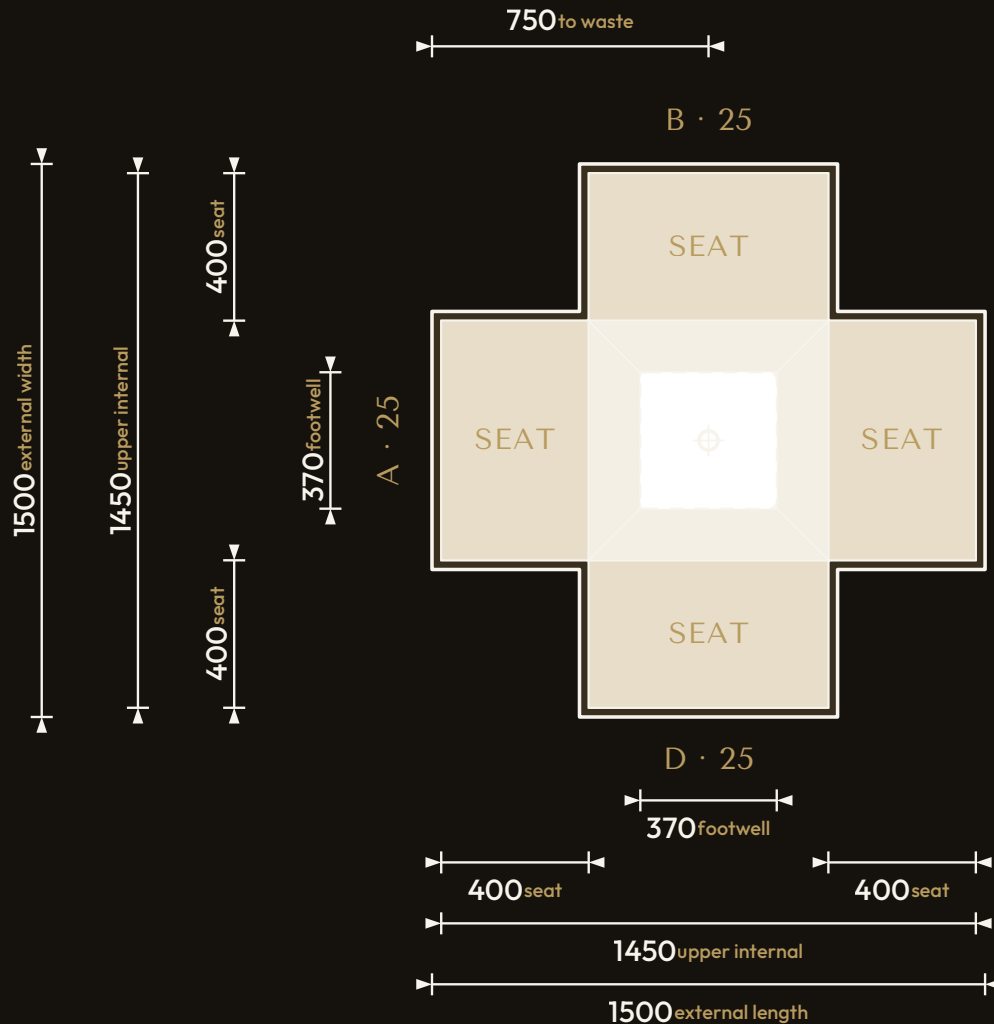

# Omnitub Seated 1500 × 1500

1500 × 1500 × 1025 mm

1000 mm internal soaking depth · 1025 mm external height

Hand-built Omnigel® · white in stock · any colour made to order · self-levelling feet · 30-year warranty

## VIEWED FROM ABOVE

## Specification

DIMENSIONS	1500 × 1500 × 1025 mm
INTERNAL DEPTH	1000 mm
EXTERNAL HEIGHT	1025 mm
SOAK DEPTH	1000 mm to the internal floor · 925 mm to the overflow
OPENING (INTERNAL)	1450 × 1450 mm
BASE (INTERNAL)	370 × 370 mm central footwell
SEAT	4 seats (one per side) · 400 mm deep · surface 600 mm below the rim · 400 mm footwell below
DRY WEIGHT	55 kg (empty)
FLANGES	4 × 25 mm (A/B/C/D)
VERTICAL FLANGE	25 mm
TAPER	central square footwell — bounded by the four seat fronts (no wall taper)
CORNER RADIUS	~27.5 mm internal
WASTE	∅ 52 mm (1½" BSP) hole
MATERIAL	Hand-built Omnigel® · 7-layer built-up system · hand-polished
COLOUR	Any colour · through-coloured Omnigel, never painted on
INSTALLATION	Above-floor, fully supported & dead level · or undermounted, overmounted, inset, part-submerged or raised
DELIVERY	Free UK Mainland Named Day Delivery · international to 220+ countries
WARRANTY	30-year
MADE IN	Somerset, United Kingdom

FOR INSTALLATION

25 mm vertical flange · central square footwell · 25 mm full-width built-in base · all dimensions in mm

Note · the base falls to the waste — set the tub dead level on mortar, packers or foam. Water and fill levels are personal to each soak — see the Soak Calculator on [omnitub.co.uk](http://omnitub.co.uk).