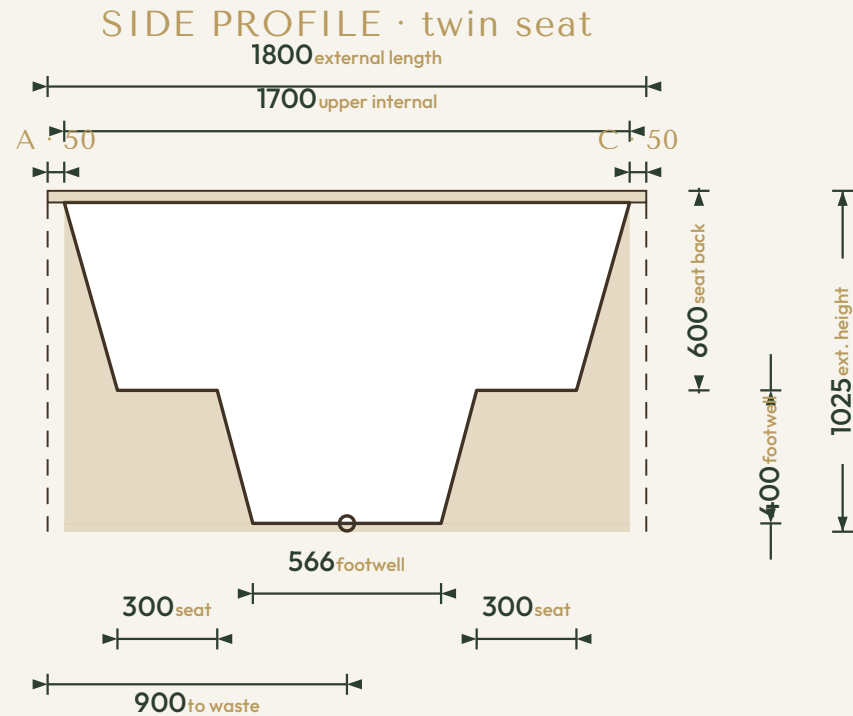

THE SEATED COLLECTION

Omnitub Seated 1800 × 1800

1800 × 1800 × 1025 mm

1000 mm internal soaking depth · 1025 mm external height

Hand-built Omnigel® · white in stock · any colour made to order · self-levelling feet · 30-year warranty

ORDER OR ASK US ANYTHING

ONLINE www.omnitub.co.uk

PHONE +44 1934 751 200

WHATSAPP +44 1934 751 200

EMAIL info@omnitub.co.uk

VIEWED FROM ABOVE

Specification

DIMENSIONS	1800 × 1800 × 1025 mm
INTERNAL DEPTH	1000 mm
EXTERNAL HEIGHT	1025 mm
SOAK DEPTH	1000 mm to the internal floor · 925 mm to the overflow
OPENING (INTERNAL)	1700 × 1700 mm
BASE (INTERNAL)	1600 mm wide at the foot · single 50 mm/side taper
SEAT	2 seats · 300 mm deep · surface 600 mm below the rim · 400 mm footwell below
DRY WEIGHT	56 kg (empty)
FLANGES	4 × 50 mm (A/B/C/D)
VERTICAL FLANGE	35 mm
TAPER	plain side walls · 50 mm/side over the depth (1700 → 1600)
CORNER RADIUS	~27.5 mm internal
WASTE	ø 52 mm (1½" BSP) hole
INSULATION	Optional upgrade — 50 mm built in (13-layer build) · underside insulation also available · sold separately
MATERIAL	Hand-built Omnigel® · 7-layer built-up system · hand-polished
COLOUR	Any colour · through-coloured Omnigel, never painted on
INSTALLATION	Above-floor, fully supported & dead level · or undermounted, overmounted, inset, part-submerged or raised
DELIVERY	Free UK Mainland Named Day Delivery · international to 220+ countries
WARRANTY	30-year

MADE IN Somerset, United Kingdom

FOR INSTALLATION

35 mm vertical flange · 50 mm/side plain-wall taper · 25 mm full-width built-in base · all dimensions in mm

Note · the base falls to the waste — set the tub dead level on mortar, packers or foam. Water and fill levels are personal to each soak — see the Soak Calculator on omnitub.co.uk.