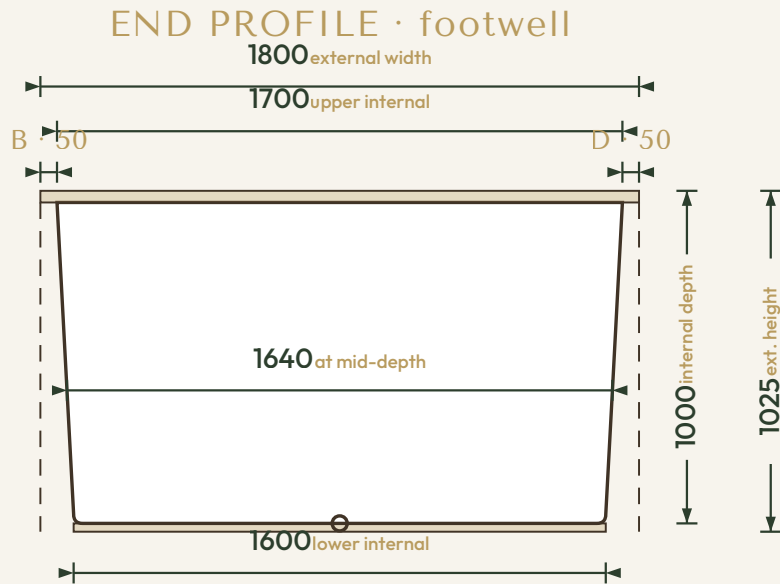

THE SEATED COLLECTION

Omnitub Seated 1800 × 1800

1800 × 1800 × 1025 mm

1000 mm internal soaking depth · 1025 mm external height

Hand-built Omnigel® · white in stock · any colour made to order · self-levelling feet · 30-year warranty

ORDER OR ASK US ANYTHING

ONLINE www.omnitub.co.uk

PHONE +44 1934 751 200

WHATSAPP +44 1934 751 200

EMAIL info@omnitub.co.uk

VIEWED FROM ABOVE

Specification

DIMENSIONS	1800 × 1800 × 1025 mm
INTERNAL DEPTH	1000 mm
EXTERNAL HEIGHT	1025 mm
SOAK DEPTH	1000 mm to the internal floor · 925 mm to the overflow
OPENING (INTERNAL)	1700 × 1700 mm
BASE (INTERNAL)	1600 mm wide at the foot · single 50 mm/side taper
SEAT	2 seats · 300 mm deep · surface 600 mm below the rim · 400 mm footwell below
DRY WEIGHT	56 kg (empty)
FLANGES	4 × 50 mm (A/B/C/D)
VERTICAL FLANGE	35 mm
TAPER	plain side walls · 50 mm/side over the depth (1700 → 1600)
CORNER RADIUS	~27.5 mm internal
WASTE	ø 52 mm (1½" BSP) hole
INSULATION	Optional upgrade — 50 mm built in (13-layer build) · underside insulation also available · sold separately
MATERIAL	Hand-built Omnigel® · 7-layer built-up system · hand-polished
COLOUR	Any colour · through-coloured Omnigel, never painted on
INSTALLATION	Above-floor, fully supported & dead level · or undermounted, overmounted, inset, part-submerged or raised
DELIVERY	Free UK Mainland Named Day Delivery · international to 220+ countries
WARRANTY	30-year

MADE IN Somerset, United Kingdom

FOR INSTALLATION

35 mm vertical flange · 50 mm/side plain-wall taper · 25 mm full-width built-in base · all dimensions in mm

Note · the base falls to the waste — set the tub dead level on mortar, packers or foam. Water and fill levels are personal to each soak — see the Soak Calculator on omnitub.co.uk.