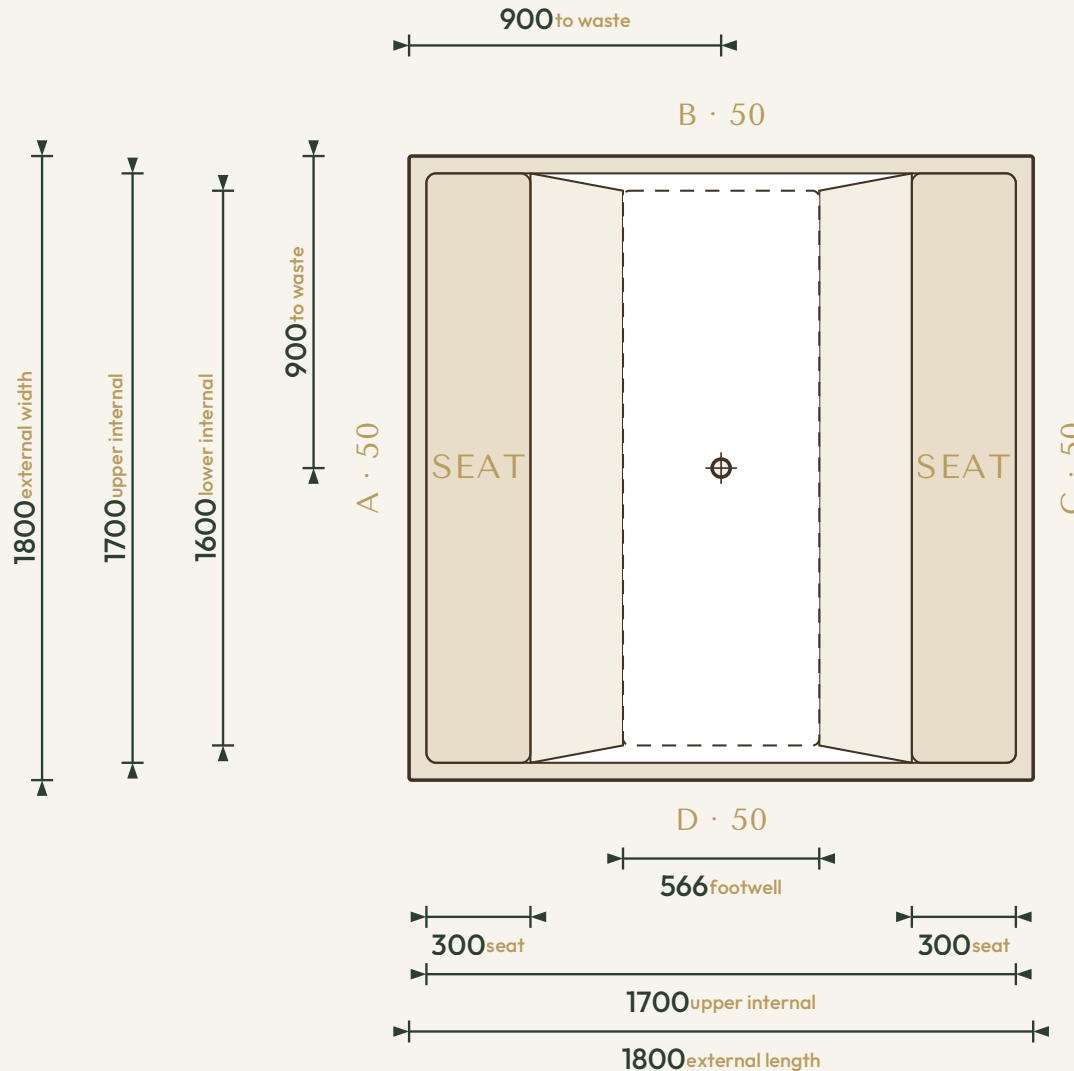

THE SEATED COLLECTION

Omnitub Seated 1800 × 1800

1800 × 1800 × 1025 mm

1000 mm internal soaking depth · 1025 mm external height

Hand-built Omnigel® · white in stock · any colour made to order · self-levelling feet · 30-year warranty

ORDER OR ASK US ANYTHING

ONLINE www.omnitub.co.uk

PHONE +44 1934 751 200

WHATSAPP +44 1934 751 200

EMAIL info@omnitub.co.uk

VIEWED FROM ABOVE

Specification

DIMENSIONS	1800 × 1800 × 1025 mm
INTERNAL DEPTH	1000 mm
EXTERNAL HEIGHT	1025 mm
SOAK DEPTH	1000 mm to the internal floor · 925 mm to the overflow
OPENING (INTERNAL)	1700 × 1700 mm
BASE (INTERNAL)	1600 mm wide at the foot · single 50 mm/side taper
SEAT	2 seats · 300 mm deep · surface 600 mm below the rim · 400 mm footwell below
DRY WEIGHT	56 kg (empty)
FLANGES	4 × 50 mm (A/B/C/D)
VERTICAL FLANGE	35 mm
TAPER	plain side walls · 50 mm/side over the depth (1700 → 1600)
CORNER RADIUS	~27.5 mm internal
WASTE	ø 52 mm (1½" BSP) hole
INSULATION	Optional upgrade — 50 mm built in (13-layer build) · underside insulation also available · sold separately
MATERIAL	Hand-built Omnigel® · 7-layer built-up system · hand-polished
COLOUR	Any colour · through-coloured Omnigel, never painted on
INSTALLATION	Above-floor, fully supported & dead level · or undermounted, overmounted, inset, part-submerged or raised
DELIVERY	Free UK Mainland Named Day Delivery · international to 220+ countries
WARRANTY	30-year

MADE IN Somerset, United Kingdom

FOR INSTALLATION

35 mm vertical flange · 50 mm/side plain-wall taper · 25 mm full-width built-in base · all dimensions in mm

Note · the base falls to the waste — set the tub dead level on mortar, packers or foam. Water and fill levels are personal to each soak — see the Soak Calculator on omnitub.co.uk.