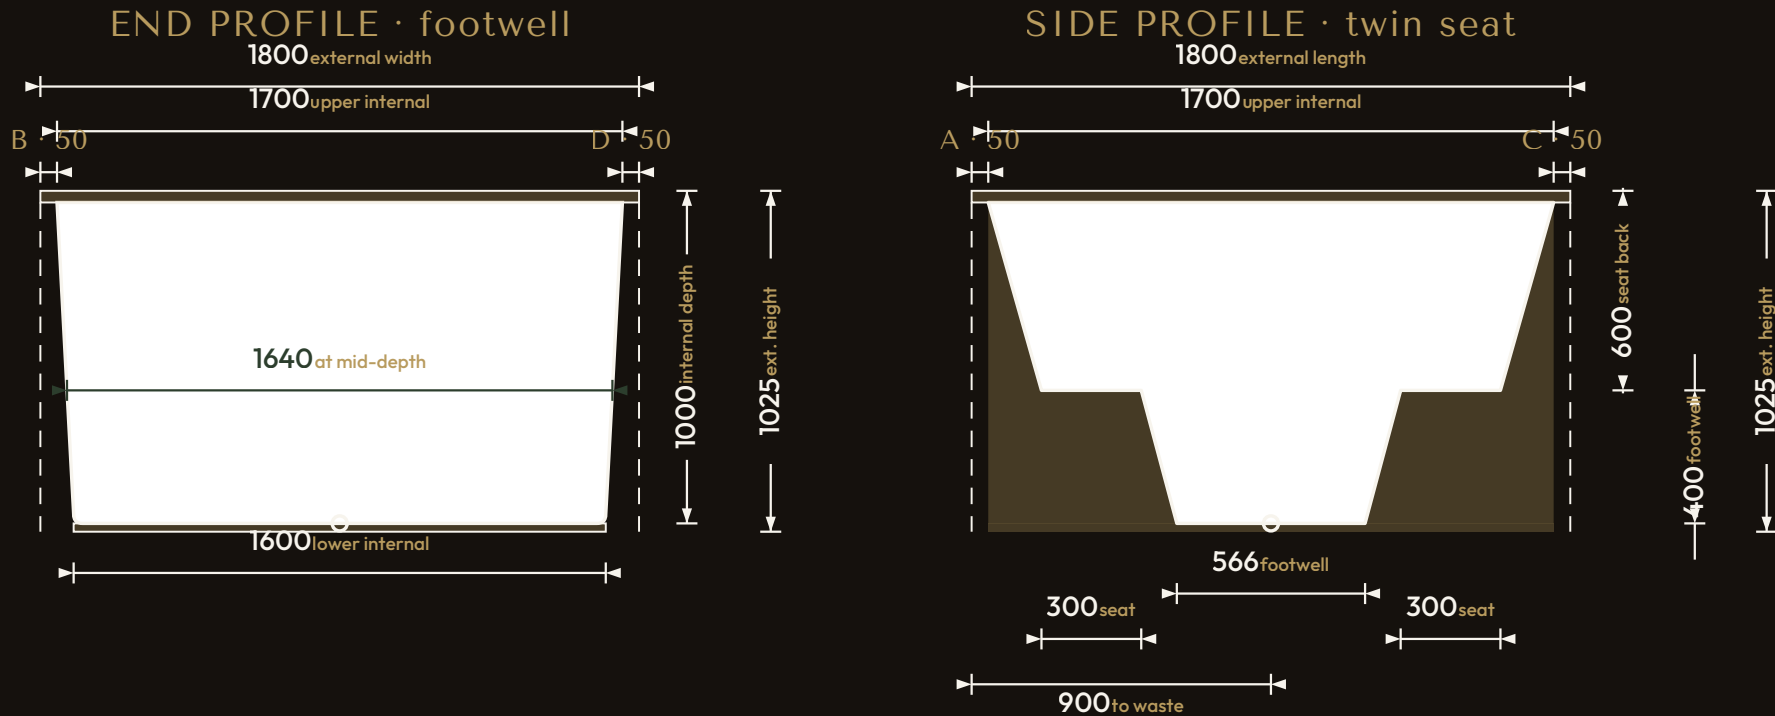

# Omnitub Seated 1800 × 1800

1800 × 1800 × 1025 mm

1000 mm internal soaking depth · 1025 mm external height

Hand-built Omnigel® · white in stock · any colour made to order · self-levelling feet · 30-year warranty

## VIEWED FROM ABOVE

## Specification

DIMENSIONS	1800 × 1800 × 1025 mm
INTERNAL DEPTH	1000 mm
EXTERNAL HEIGHT	1025 mm
SOAK DEPTH	1000 mm to the internal floor · 925 mm to the overflow
OPENING (INTERNAL)	1700 × 1700 mm
BASE (INTERNAL)	1600 mm wide at the foot · single 50 mm/side taper
SEAT	2 seats · 300 mm deep · surface 600 mm below the rim · 400 mm footwell below
DRY WEIGHT	56 kg (empty)
FLANGES	4 × 50 mm (A/B/C/D)
VERTICAL FLANGE	35 mm
TAPER	plain side walls · 50 mm/side over the depth (1700 → 1600)
CORNER RADIUS	~27.5 mm internal
WASTE	∅ 52 mm (1½" BSP) hole
INSULATION	Optional upgrade — 50 mm built in (13-layer build) · underside insulation also available · sold separately
MATERIAL	Hand-built Omnigel® · 7-layer built-up system · hand-polished
COLOUR	Any colour · through-coloured Omnigel, never painted on
INSTALLATION	Above-floor, fully supported & dead level · or undermounted, overmounted, inset, part-submerged or raised
DELIVERY	Free UK Mainland Named Day Delivery · international to 220+ countries
WARRANTY	30-year

MADE IN Somerset, United Kingdom

FOR INSTALLATION

35 mm vertical flange · 50 mm/side plain-wall taper · 25 mm full-width built-in base · all dimensions in mm

Note · the base falls to the waste — set the tub dead level on mortar, packers or foam. Water and fill levels are personal to each soak — see the Soak Calculator on [omnitub.co.uk](http://omnitub.co.uk).