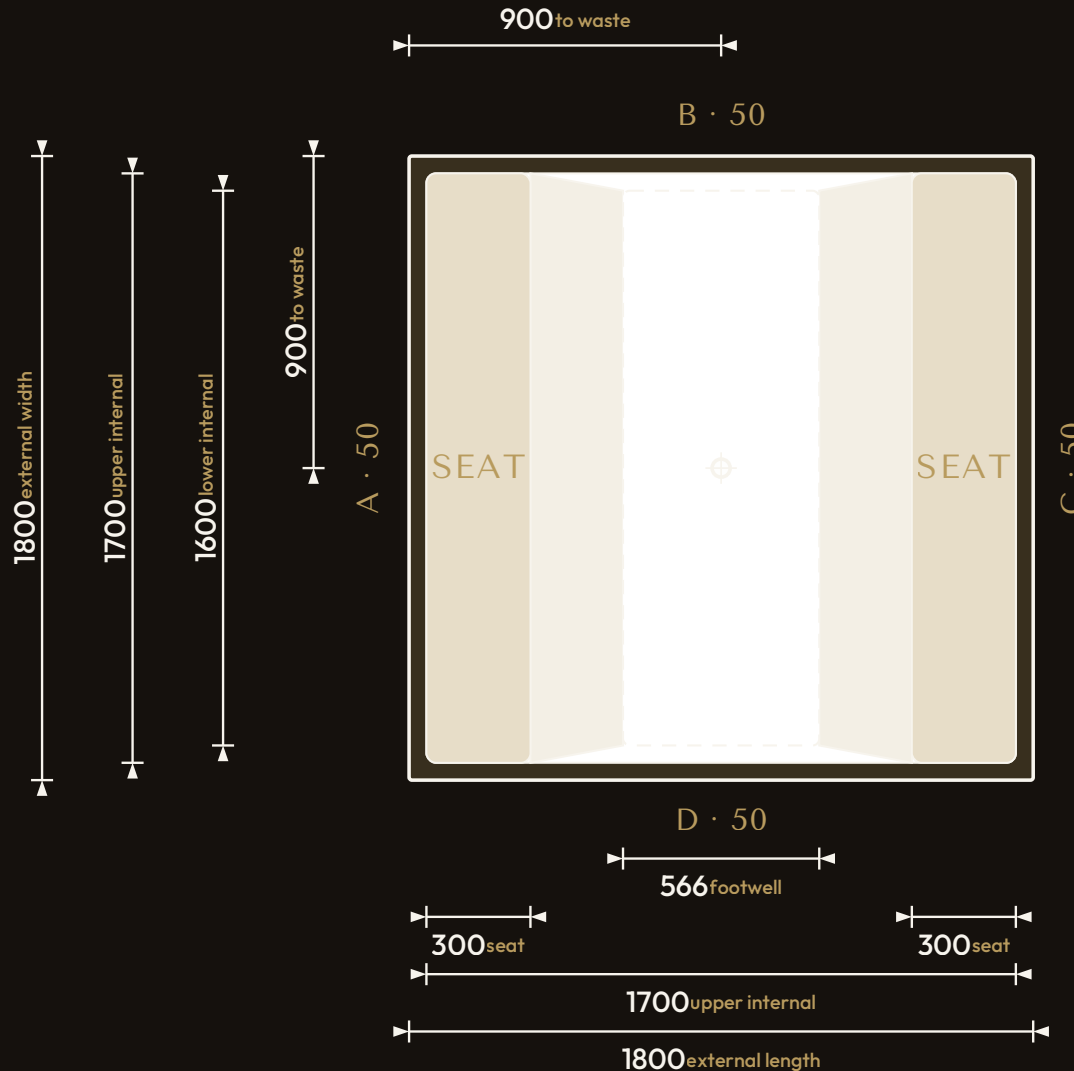

# Omnitub Seated 1800 × 1800

1800 × 1800 × 1025 mm

1000 mm internal soaking depth · 1025 mm external height

Hand-built Omnigel® · white in stock · any colour made to order · self-levelling feet · 30-year warranty

## VIEWED FROM ABOVE

## Specification

DIMENSIONS	1800 × 1800 × 1025 mm
INTERNAL DEPTH	1000 mm
EXTERNAL HEIGHT	1025 mm
SOAK DEPTH	1000 mm to the internal floor · 925 mm to the overflow
OPENING (INTERNAL)	1700 × 1700 mm
BASE (INTERNAL)	1600 mm wide at the foot · single 50 mm/side taper
SEAT	2 seats · 300 mm deep · surface 600 mm below the rim · 400 mm footwell below
DRY WEIGHT	56 kg (empty)
FLANGES	4 × 50 mm (A/B/C/D)
VERTICAL FLANGE	35 mm
TAPER	plain side walls · 50 mm/side over the depth (1700 → 1600)
CORNER RADIUS	~27.5 mm internal
WASTE	∅ 52 mm (1½" BSP) hole
INSULATION	Optional upgrade — 50 mm built in (13-layer build) · underside insulation also available · sold separately
MATERIAL	Hand-built Omnigel® · 7-layer built-up system · hand-polished
COLOUR	Any colour · through-coloured Omnigel, never painted on
INSTALLATION	Above-floor, fully supported & dead level · or undermounted, overmounted, inset, part-submerged or raised
DELIVERY	Free UK Mainland Named Day Delivery · international to 220+ countries
WARRANTY	30-year

MADE IN Somerset, United Kingdom

FOR INSTALLATION

35 mm vertical flange · 50 mm/side plain-wall taper · 25 mm full-width built-in base · all dimensions in mm

Note · the base falls to the waste — set the tub dead level on mortar, packers or foam. Water and fill levels are personal to each soak — see the Soak Calculator on [omnitub.co.uk](http://omnitub.co.uk).