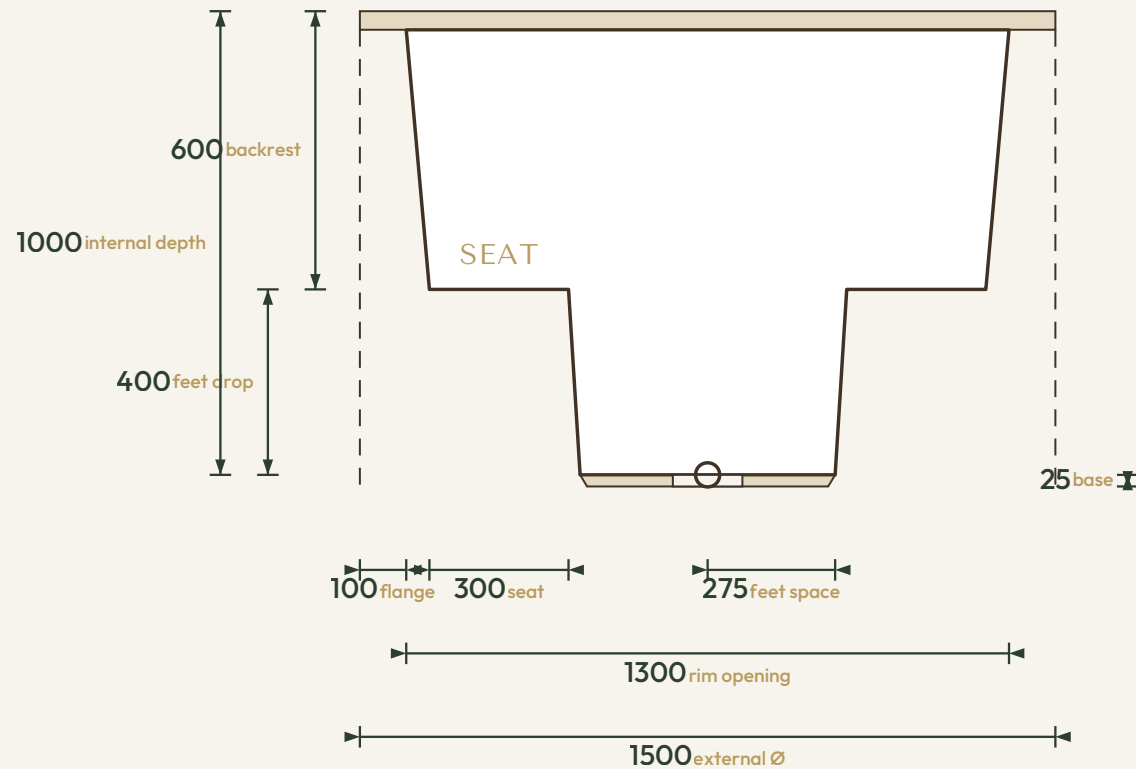

THE SEATED COLLECTION

Omnitub Seated 1500 Ø

1500 × 1500 × 1025 mm

1000 mm internal soaking depth · 1025 mm external height

Hand-built Omnigel® · white in stock · any colour made to order · self-levelling feet · 30-year warranty

ORDER OR ASK US ANYTHING

ONLINE www.omnitub.co.uk

PHONE +44 1934 751 200

WHATSAPP +44 1934 751 200

EMAIL info@omnitub.co.uk

VIEWED FROM ABOVE

Specification

| | |
|------------------------|---|
| DIMENSIONS | Ø1500 × 1025 mm |
| INTERNAL DEPTH | 1000 mm to the footwell floor |
| EXTERNAL HEIGHT | 1025 mm |
| SOAK DEPTH | 1000 mm to the footwell floor · 600 mm to the seat |
| RIM OPENING (INTERNAL) | Ø1300 mm |
| SEAT | full-ring seat · 300 mm deep · surface 600 mm below the rim |
| FOOTWELL | Ø550 mm · 400 mm below the seat |
| DRY WEIGHT | under review |
| FLANGE | 100 mm, full perimeter |
| TAPER | backrest 50 mm · feet drop 25 mm (per wall, over the depth) |
| WASTE | Ø 52 mm (1½" BSP) hole · dead-centre in the footwell |
| FINISH | Matt finish only |
| INSULATION | 50 mm as standard — sold insulated only · additional underside insulation available to order |
| MATERIAL | Hand-built Omnigel® · 13-layer built-up system (insulated) |
| COLOUR | Any colour · through-coloured Omnigel, never painted on |
| INSTALLATION | Above-floor, fully supported & dead level · or undermounted, overmounted, inset, part-submerged or raised |
| DELIVERY | Free UK Mainland Named Day Delivery · international to 220+ countries |
| WARRANTY | 30-year |
| MADE IN | Somerset, United Kingdom |

FOR INSTALLATION

DIAMETRIC SECTION

Diametric section through the centre · the tub is symmetric about its axis. Full-ring seat 600 mm below the rim · central footwell a further 400 mm down · 100 mm flange · 25 mm built-in base · waste dead-centre · matt finish only · 13-layer insulated as standard · all in mm