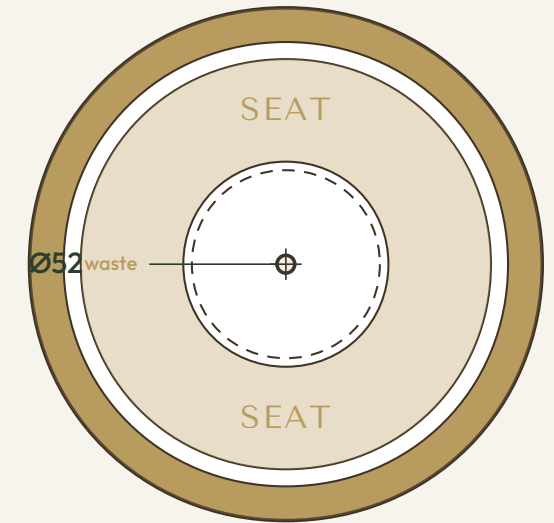

THE SEATED COLLECTION

Omnitub Seated 1500 Ø

1500 × 1500 × 1025 mm

1000 mm internal soaking depth · 1025 mm external height

Hand-built Omnigel® · white in stock · any colour made to order · self-levelling feet · 30-year warranty

ORDER OR ASK US ANYTHING

ONLINE www.omnitub.co.uk

PHONE +44 1934 751 200

WHATSAPP +44 1934 751 200

EMAIL info@omnitub.co.uk

VIEWED FROM ABOVE

Specification

| | |
|------------------------|---|
| DIMENSIONS | Ø1500 × 1025 mm |
| INTERNAL DEPTH | 1000 mm to the footwell floor |
| EXTERNAL HEIGHT | 1025 mm |
| SOAK DEPTH | 1000 mm to the footwell floor · 600 mm to the seat |
| RIM OPENING (INTERNAL) | Ø1300 mm |
| SEAT | full-ring seat · 300 mm deep · surface 600 mm below the rim |
| FOOTWELL | Ø550 mm · 400 mm below the seat |
| DRY WEIGHT | under review |
| FLANGE | 100 mm, full perimeter |
| TAPER | backrest 50 mm · feet drop 25 mm (per wall, over the depth) |
| WASTE | Ø 52 mm (1½" BSP) hole · dead-centre in the footwell |
| FINISH | Matt finish only |
| INSULATION | 50 mm as standard — sold insulated only · additional underside insulation available to order |
| MATERIAL | Hand-built Omnigel® · 13-layer built-up system (insulated) |
| COLOUR | Any colour · through-coloured Omnigel, never painted on |
| INSTALLATION | Above-floor, fully supported & dead level · or undermounted, overmounted, inset, part-submerged or raised |
| DELIVERY | Free UK Mainland Named Day Delivery · international to 220+ countries |
| WARRANTY | 30-year |
| MADE IN | Somerset, United Kingdom |

FOR INSTALLATION

DIAMETRIC SECTION

Diametric section through the centre · the tub is symmetric about its axis. Full-ring seat 600 mm below the rim · central footwell a further 400 mm down · 100 mm flange · 25 mm built-in base · waste dead-centre · matt finish only · 13-layer insulated as standard · all in mm