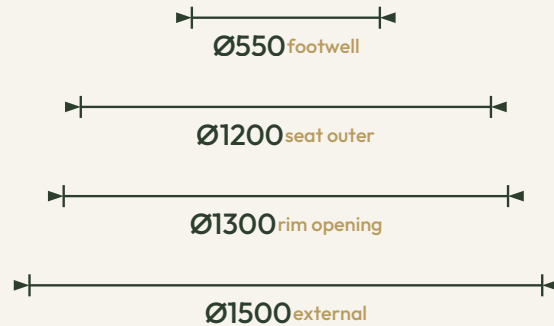

THE SEATED COLLECTION

Omnitub Seated 1500 Ø

1500 × 1500 × 1025 mm

1000 mm internal soaking depth · 1025 mm external height

Hand-built Omnigel® · white in stock · any colour made to order · self-levelling feet · 30-year warranty

ORDER OR ASK US ANYTHING

ONLINE www.omnitub.co.uk

PHONE +44 1934 751 200

WHATSAPP +44 1934 751 200

EMAIL info@omnitub.co.uk

VIEWED FROM ABOVE

Specification

| | |
|------------------------|---|
| DIMENSIONS | Ø1500 × 1025 mm |
| INTERNAL DEPTH | 1000 mm to the footwell floor |
| EXTERNAL HEIGHT | 1025 mm |
| SOAK DEPTH | 1000 mm to the footwell floor · 600 mm to the seat |
| RIM OPENING (INTERNAL) | Ø1300 mm |
| SEAT | full-ring seat · 300 mm deep · surface 600 mm below the rim |
| FOOTWELL | Ø550 mm · 400 mm below the seat |
| DRY WEIGHT | under review |
| FLANGE | 100 mm, full perimeter |
| TAPER | backrest 50 mm · feet drop 25 mm (per wall, over the depth) |
| WASTE | Ø 52 mm (1½" BSP) hole · dead-centre in the footwell |
| FINISH | Matt finish only |
| INSULATION | 50 mm as standard — sold insulated only · additional underside insulation available to order |
| MATERIAL | Hand-built Omnigel® · 13-layer built-up system (insulated) |
| COLOUR | Any colour · through-coloured Omnigel, never painted on |
| INSTALLATION | Above-floor, fully supported & dead level · or undermounted, overmounted, inset, part-submerged or raised |
| DELIVERY | Free UK Mainland Named Day Delivery · international to 220+ countries |
| WARRANTY | 30-year |
| MADE IN | Somerset, United Kingdom |

FOR INSTALLATION

DIAMETRIC SECTION

Diametric section through the centre · the tub is symmetric about its axis. Full-ring seat 600 mm below the rim · central footwell a further 400 mm down · 100 mm flange · 25 mm built-in base · waste dead-centre · matt finish only · 13-layer insulated as standard · all in mm