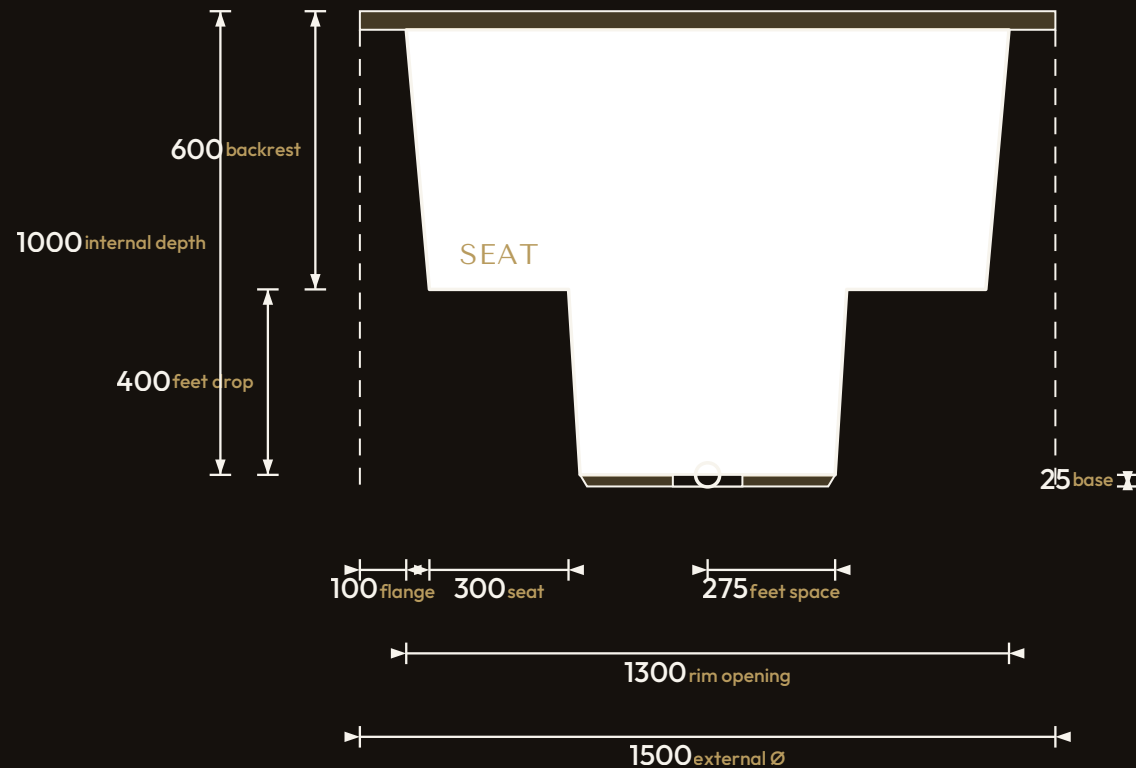

THE SEATED COLLECTION

Omnitub Seated 1500 Ø

1500 × 1500 × 1025 mm

1000 mm internal soaking depth · 1025 mm external height

Hand-built Omnigel® · white in stock · any colour made to order · self-levelling feet · 30-year warranty

ORDER OR ASK US ANYTHING

ONLINE www.omnitub.co.uk

PHONE +44 1934 751 200

WHATSAPP +44 1934 751 200

EMAIL info@omnitub.co.uk

VIEWED FROM ABOVE

Specification

DIMENSIONS	Ø1500 × 1025 mm
INTERNAL DEPTH	1000 mm to the footwell floor
EXTERNAL HEIGHT	1025 mm
SOAK DEPTH	1000 mm to the footwell floor · 600 mm to the seat
RIM OPENING (INTERNAL)	Ø1300 mm
SEAT	full-ring seat · 300 mm deep · surface 600 mm below the rim
FOOTWELL	Ø550 mm · 400 mm below the seat
DRY WEIGHT	under review
FLANGE	100 mm, full perimeter
TAPER	backrest 50 mm · feet drop 25 mm (per wall, over the depth)
WASTE	Ø 52 mm (1½" BSP) hole · dead-centre in the footwell
FINISH	Matt finish only
INSULATION	50 mm as standard — sold insulated only · additional underside insulation available to order
MATERIAL	Hand-built Omnigel® · 13-layer built-up system (insulated)
COLOUR	Any colour · through-coloured Omnigel, never painted on
INSTALLATION	Above-floor, fully supported & dead level · or undermounted, overmounted, inset, part-submerged or raised
DELIVERY	Free UK Mainland Named Day Delivery · international to 220+ countries
WARRANTY	30-year
MADE IN	Somerset, United Kingdom

FOR INSTALLATION

DIAMETRIC SECTION

Diametric section through the centre · the tub is symmetric about its axis. Full-ring seat 600 mm below the rim · central footwell a further 400 mm down · 100 mm flange · 25 mm built-in base · waste dead-

centre · matt finish only · 13-layer insulated as standard · all in mm
Note · matt finish only on the 1500 Ø. The base falls to the central waste — set the tub dead level on mortar, packers or foam. Water and fill levels are personal to each soak — see the Soak Calculator on omnitub.co.uk.