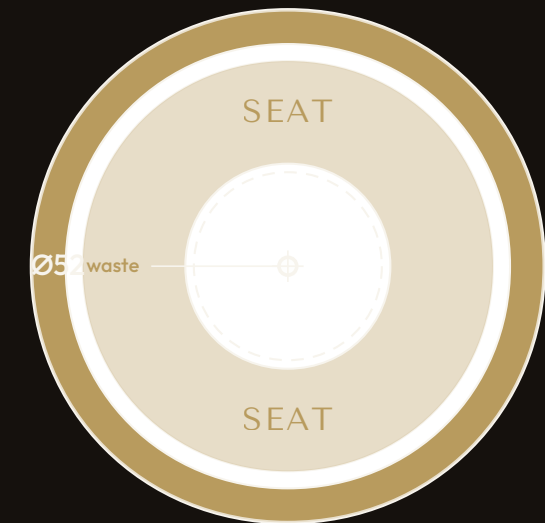

THE SEATED COLLECTION

Omnitub Seated 1500 Ø

1500 × 1500 × 1025 mm

1000 mm internal soaking depth · 1025 mm external height

Hand-built Omnigel® · white in stock · any colour made to order · self-levelling feet · 30-year warranty

ORDER OR ASK US ANYTHING

ONLINE www.omnitub.co.uk

PHONE +44 1934 751 200

WHATSAPP +44 1934 751 200

EMAIL info@omnitub.co.uk

VIEWED FROM ABOVE

Specification

DIMENSIONS	Ø1500 × 1025 mm
INTERNAL DEPTH	1000 mm to the footwell floor
EXTERNAL HEIGHT	1025 mm
SOAK DEPTH	1000 mm to the footwell floor · 600 mm to the seat
RIM OPENING (INTERNAL)	Ø1300 mm
SEAT	full-ring seat · 300 mm deep · surface 600 mm below the rim
FOOTWELL	Ø550 mm · 400 mm below the seat
DRY WEIGHT	under review
FLANGE	100 mm, full perimeter
TAPER	backrest 50 mm · feet drop 25 mm (per wall, over the depth)
WASTE	Ø 52 mm (1½" BSP) hole · dead-centre in the footwell
FINISH	Matt finish only
INSULATION	50 mm as standard — sold insulated only · additional underside insulation available to order
MATERIAL	Hand-built Omnigel® · 13-layer built-up system (insulated)
COLOUR	Any colour · through-coloured Omnigel, never painted on
INSTALLATION	Above-floor, fully supported & dead level · or undermounted, overmounted, inset, part-submerged or raised
DELIVERY	Free UK Mainland Named Day Delivery · international to 220+ countries
WARRANTY	30-year
MADE IN	Somerset, United Kingdom

FOR INSTALLATION

DIAMETRIC SECTION

Diametric section through the centre · the tub is symmetric about its axis. Full-ring seat 600 mm below the rim · central footwell a further 400 mm down · 100 mm flange · 25 mm built-in base · waste dead-

centre · matt finish only · 13-layer insulated as standard · all in mm
Note · matt finish only on the 1500 Ø. The base falls to the central waste — set the tub dead level on mortar, packers or foam. Water and fill levels are personal to each soak — see the Soak Calculator on omnitub.co.uk.