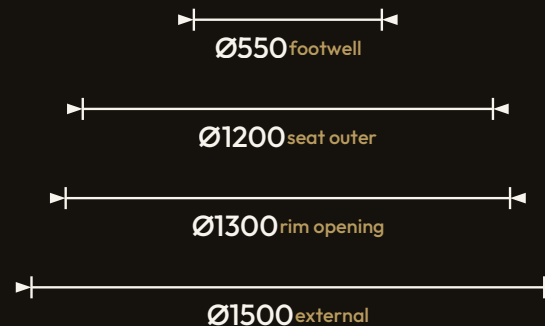

THE SEATED COLLECTION

Omnitub Seated 1500 Ø

1500 × 1500 × 1025 mm

1000 mm internal soaking depth · 1025 mm external height

Hand-built Omnigel® · white in stock · any colour made to order · self-levelling feet · 30-year warranty

ORDER OR ASK US ANYTHING

ONLINE www.omnitub.co.uk

PHONE +44 1934 751 200

WHATSAPP +44 1934 751 200

EMAIL info@omnitub.co.uk

VIEWED FROM ABOVE

Specification

DIMENSIONS	Ø1500 × 1025 mm
INTERNAL DEPTH	1000 mm to the footwell floor
EXTERNAL HEIGHT	1025 mm
SOAK DEPTH	1000 mm to the footwell floor · 600 mm to the seat
RIM OPENING (INTERNAL)	Ø1300 mm
SEAT	full-ring seat · 300 mm deep · surface 600 mm below the rim
FOOTWELL	Ø550 mm · 400 mm below the seat
DRY WEIGHT	under review
FLANGE	100 mm, full perimeter
TAPER	backrest 50 mm · feet drop 25 mm (per wall, over the depth)
WASTE	Ø 52 mm (1½" BSP) hole · dead-centre in the footwell
FINISH	Matt finish only
INSULATION	50 mm as standard — sold insulated only · additional underside insulation available to order
MATERIAL	Hand-built Omnigel® · 13-layer built-up system (insulated)
COLOUR	Any colour · through-coloured Omnigel, never painted on
INSTALLATION	Above-floor, fully supported & dead level · or undermounted, overmounted, inset, part-submerged or raised
DELIVERY	Free UK Mainland Named Day Delivery · international to 220+ countries
WARRANTY	30-year
MADE IN	Somerset, United Kingdom

FOR INSTALLATION

DIAMETRIC SECTION

Diametric section through the centre · the tub is symmetric about its axis. Full-ring seat 600 mm below the rim · central footwell a further 400 mm down · 100 mm flange · 25 mm built-in base · waste dead-

centre · matt finish only · 13-layer insulated as standard · all in mm
Note · matt finish only on the 1500 Ø. The base falls to the central waste — set the tub dead level on mortar, packers or foam. Water and fill levels are personal to each soak — see the Soak Calculator on omnitub.co.uk.