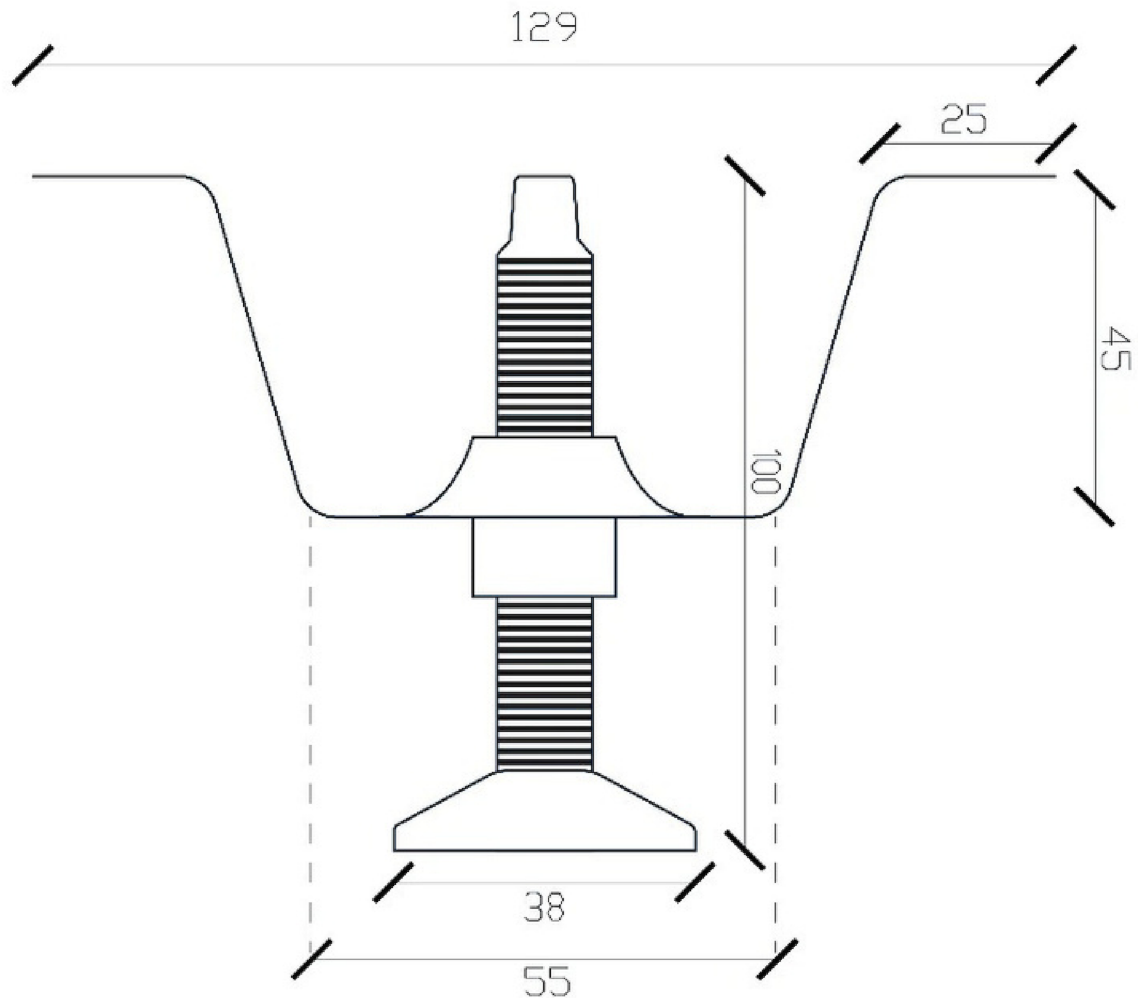

Included Omnitub® Feet Kit (Non Seated Tubs)

EVERY NON SEATED OMNITUB COMES WITH A FEET KIT TO USE IN YOUR INSTALLATION IF YOU WISH. IT'S OPTIONAL. YOU DON'T HAVE TO USE THEM.

YOU DO NOT NEED TO ADD THESE TO AN ORDER, THEY'RE SHIPPED WITH YOUR ORDER.